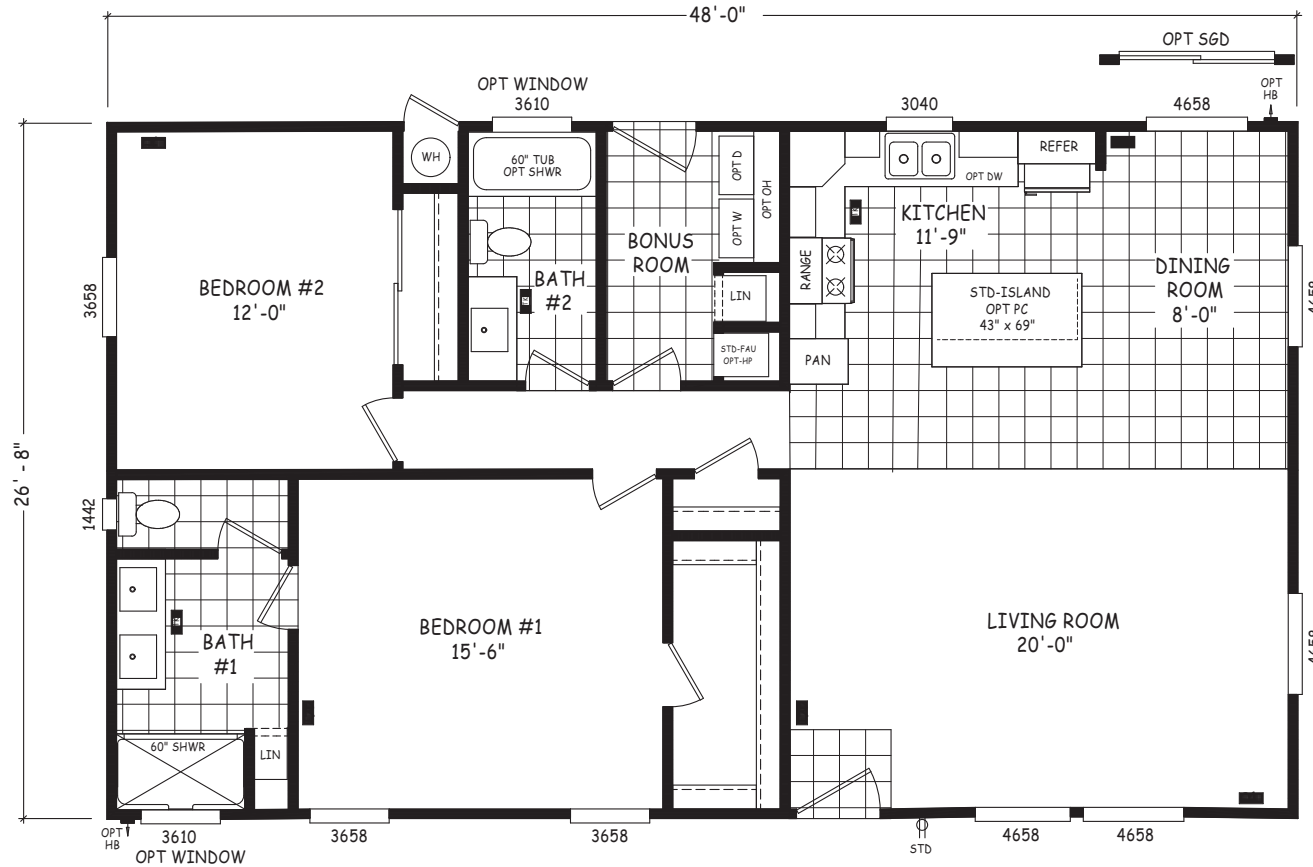

Aden

Edge Series

1,280 SQ. FT. (Approximate) 2 Bedroom, 2 Bath

Last Updated: 5-21-24

FACTORY SELECT HOMES

4455 N. Stockton Hill Rd.
Kingman, AZ 86409

FactorySelectMH.com | 1-800-965-3641

IMPORTANT: Alta Cima Corp reserves the right to modify, cancel or substitute products or features of this event at any time without prior notice or obligation. Pictures and other promotional materials are representative and may depict or contain floor plans, square footages, elevations, options, upgrades, extra design features, decorations, floor coverings, specialty light fixtures, custom paint and wall coverings, window treatments, landscaping, sound and alarm systems, furnishings, appliances, and other designer/decorator features and amenities that are not included as part of the home and/or may not be available at all locations. Home, pricing and community information is subject to change, and homes to prior sale, at any time without notice or obligation. ©2020 Alta Cima Corp. All rights reserved.