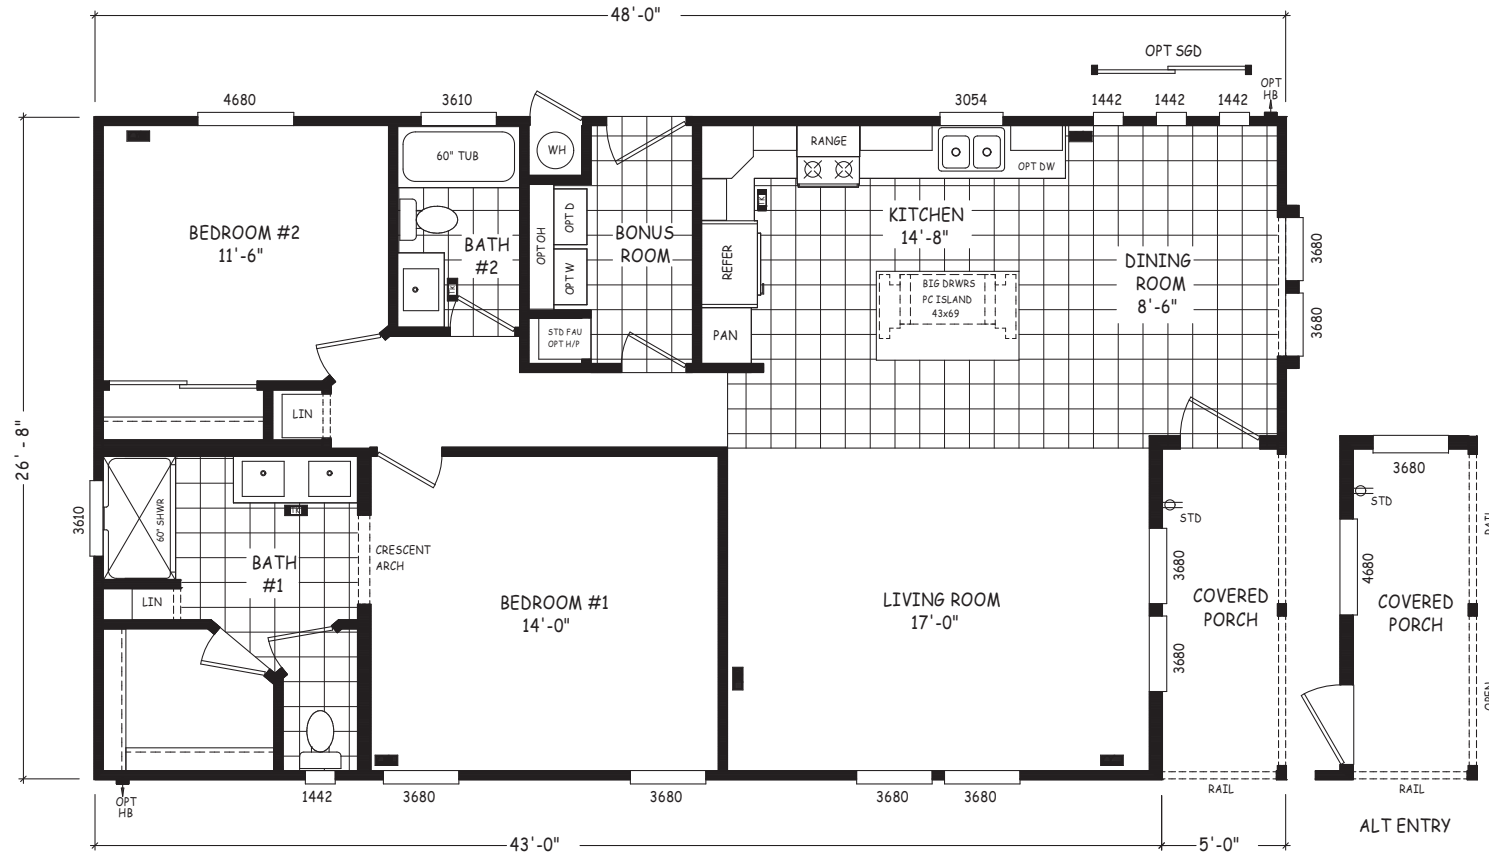

# Aguilar

Pinnacle Series

1,280 SQ. FT. (Approximate) 2 Bedroom, 2 Bath

Last Updated: 8-22-22