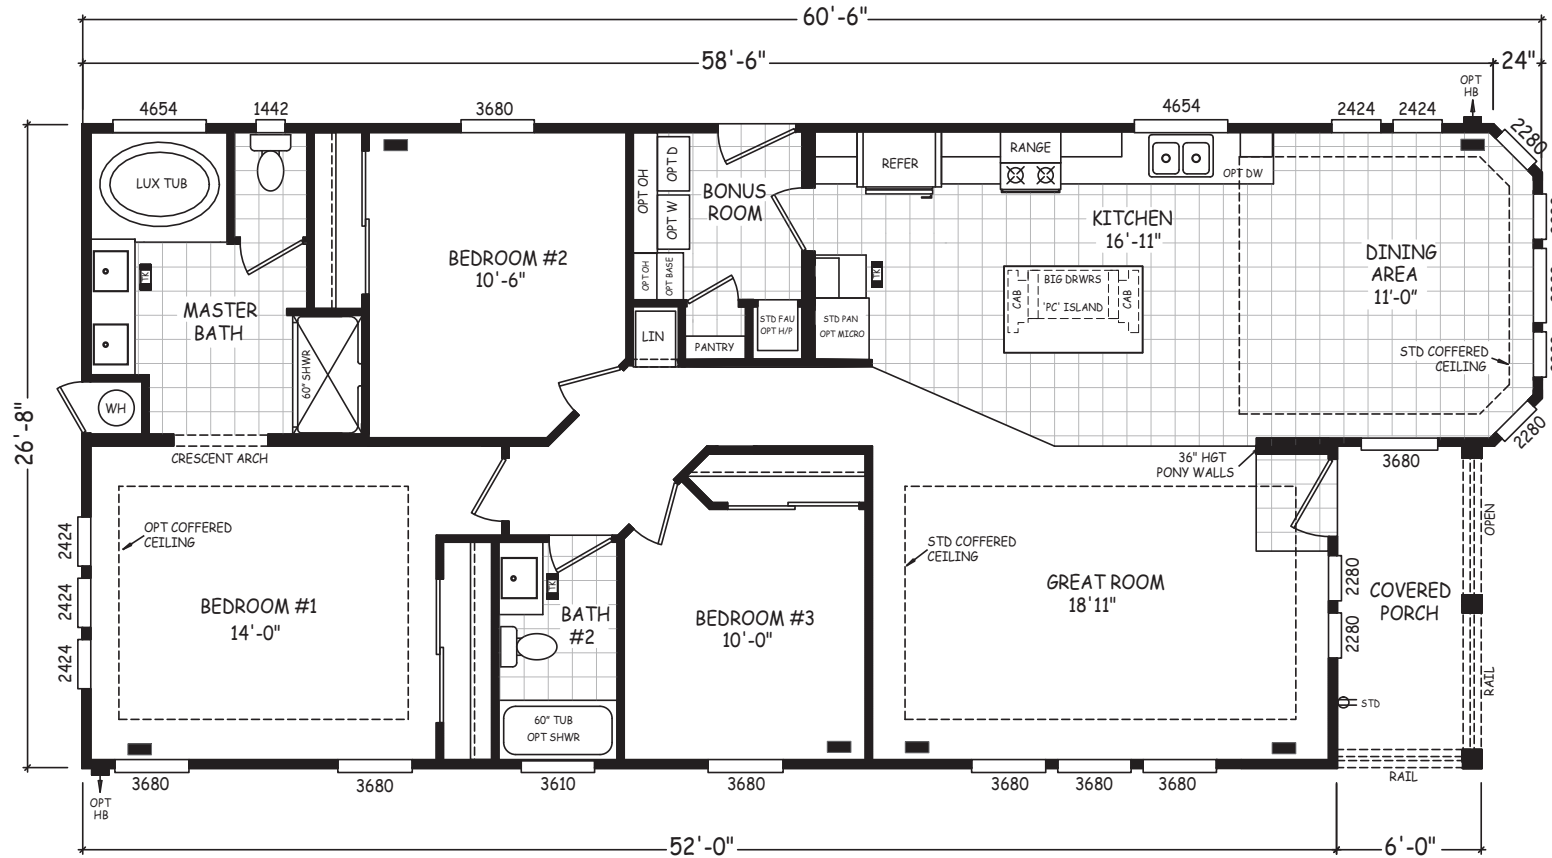

Alora

Pacifica Series

1,576 SQ. FT. (Approximate) 3 Bedroom, 2 Bath

Last Updated: 8-22-22

FACTORY SELECT HOMES

4455 N. Stockton Hill Rd.
Kingman, AZ 86409

FactorySelectMH.com | 1-800-965-3641

IMPORTANT: Alta Cima Corp reserves the right to modify, cancel or substitute products or features of this event at any time without prior notice or obligation. Pictures and other promotional materials are representative and may depict or contain floor plans, square footages, elevations, options, upgrades, extra design features, decorations, floor coverings, specialty light fixtures, custom paint and wall coverings, window treatments, landscaping, sound and alarm systems, furnishings, appliances, and other designer/decorator features and amenities that are not included as part of the home and/or may not be available at all locations. Home, pricing and community information is subject to change, and homes to prior sale, at any time without notice or obligation. ©2020 Alta Cima Corp. All rights reserved.