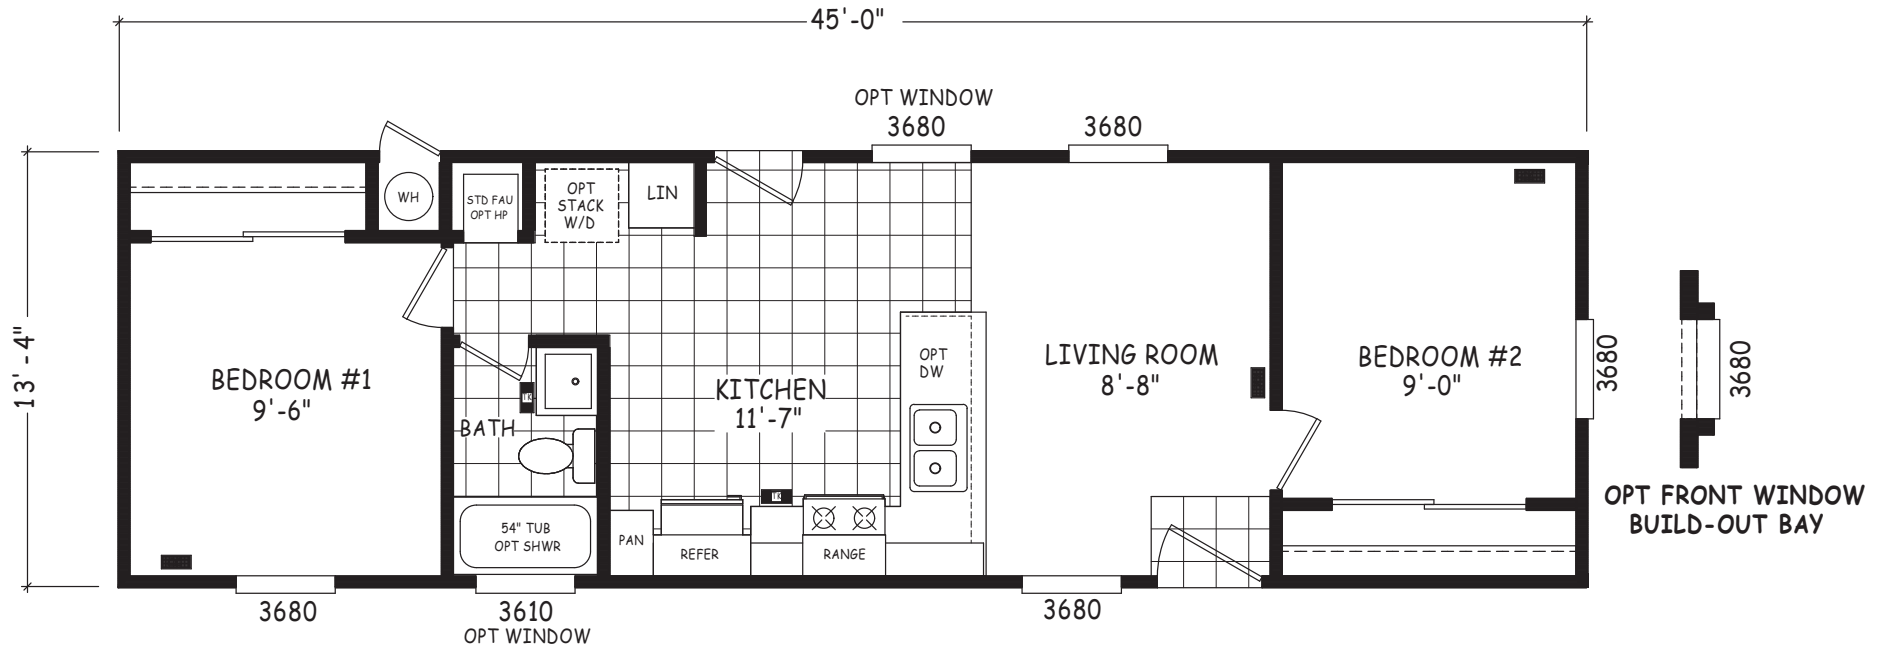

Amber

Encore Single Wide Series

600 SQ. FT. (Approximate) 2 Bedroom, 1 Bath

Last Updated: 12-12-22

FACTORY SELECT HOMES

4455 N. Stockton Hill Rd.
Kingman, AZ 86409

FactorySelectMH.com | 1-800-965-3641

IMPORTANT: Alta Cima Corp reserves the right to modify, cancel or substitute products or features of this event at any time without prior notice or obligation. Pictures and other promotional materials are representative and may depict or contain floor plans, square footages, elevations, options, upgrades, extra design features, decorations, floor coverings, specialty light fixtures, custom paint and wall coverings, window treatments, landscaping, sound and alarm systems, furnishings, appliances, and other designer/decorator features and amenities that are not included as part of the home and/or may not be available at all locations. Home, pricing and community information is subject to change, and homes to prior sale, at any time without notice or obligation. ©2020 Alta Cima Corp. All rights reserved.