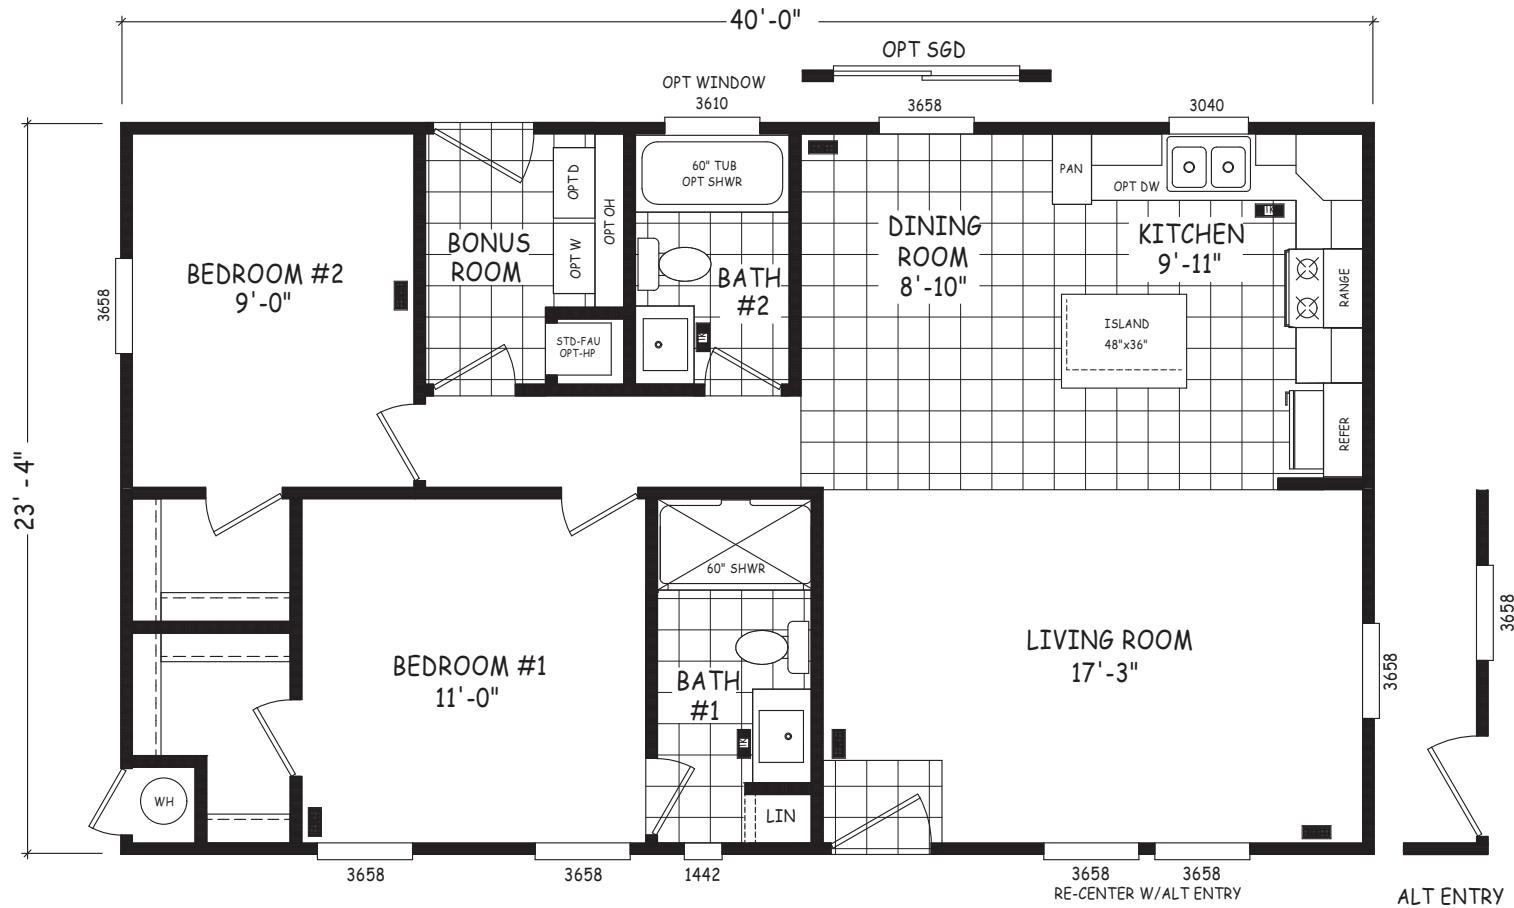

Antonio

Edge Series

934 SQ. FT. (Approximate) 2 Bedroom, 2 Bath

Last Updated: 8-22-22

FACTORY SELECT HOMES

4455 N. Stockton Hill Rd.
Kingman, AZ 86409

FactorySelectMH.com | 1-800-965-3641

IMPORTANT: Alta Cima Corp reserves the right to modify, cancel or substitute products or features of this event at any time without prior notice or obligation. Pictures and other promotional materials are representative and may depict or contain floor plans, square footages, elevations, options, upgrades, extra design features, decorations, floor coverings, specialty light fixtures, custom paint and wall coverings, window treatments, landscaping, sound and alarm systems, furnishings, appliances, and other designer/decorator features and amenities that are not included as part of the home and/or may not be available at all locations. Home, pricing and community information is subject to change, and homes to prior sale, at any time without notice or obligation. ©2020 Alta Cima Corp. All rights reserved.