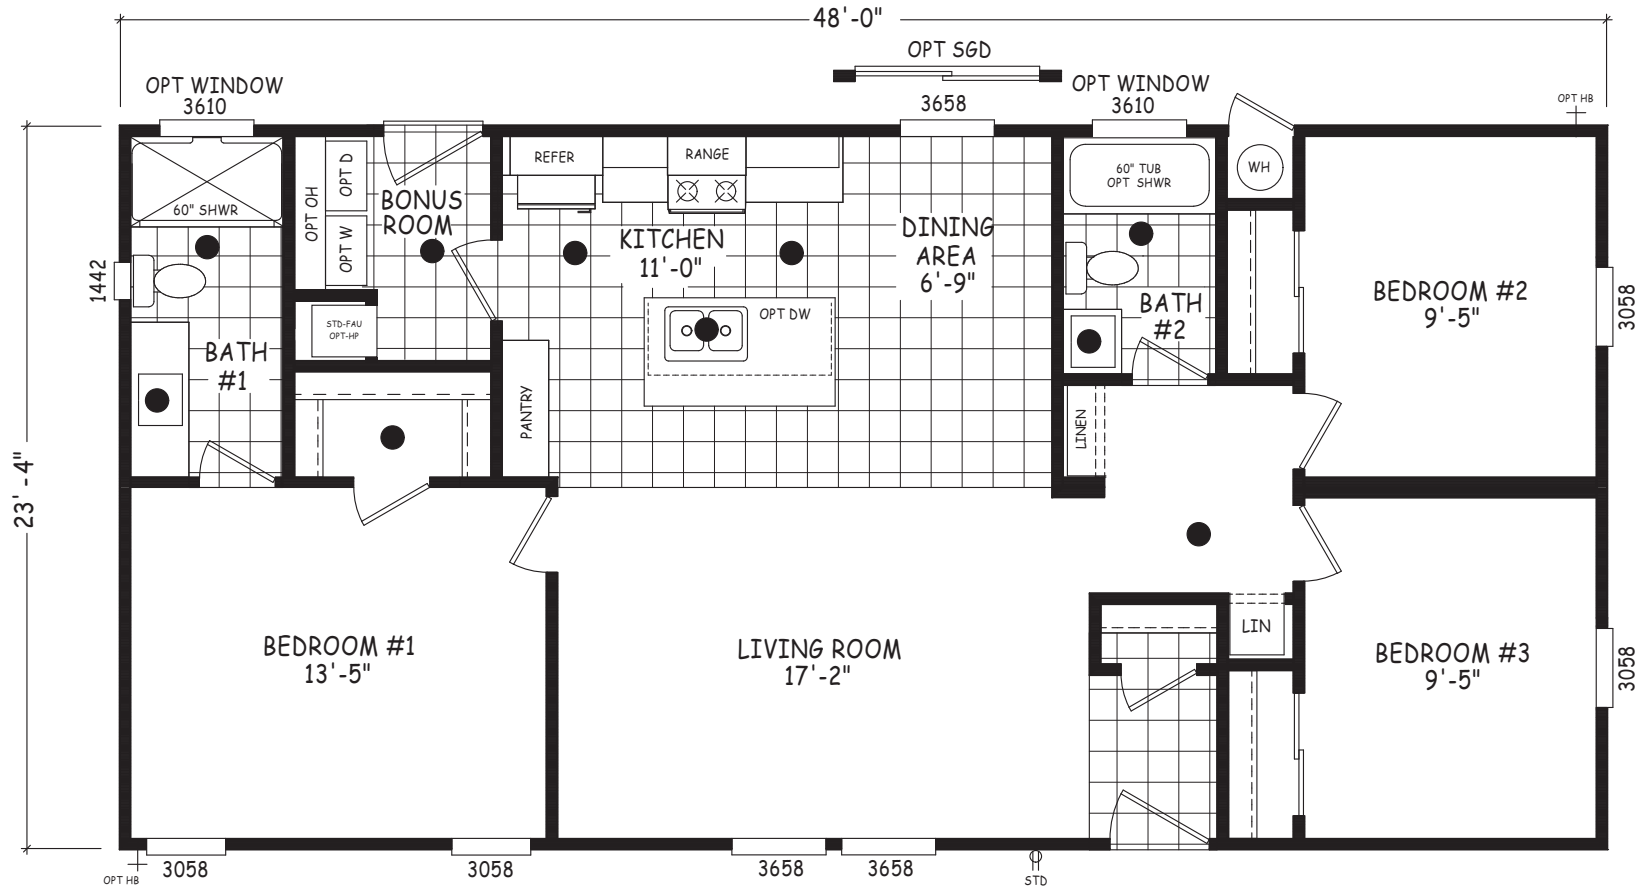

Aragon

Edge Series

1,120 SQ. FT. (Approximate) 3 Bedroom, 2 Bath

Last Updated: 6-25-25

FACTORY SELECT HOMES

4455 N. Stockton Hill Rd.
Kingman, AZ 86409

FactorySelectMH.com | 1-800-965-3641

IMPORTANT: Alta Cima Corp reserves the right to modify, cancel or substitute products or features of this event at any time without prior notice or obligation. Pictures and other promotional materials are representative and may depict or contain floor plans, square footages, elevations, options, upgrades, extra design features, decorations, floor coverings, specialty light fixtures, custom paint and wall coverings, window treatments, landscaping, sound and alarm systems, furnishings, appliances, and other designer/decorator features and amenities that are not included as part of the home and/or may not be available at all locations. Home, pricing and community information is subject to change, and homes to prior sale, at any time without notice or obligation. ©2020 Alta Cima Corp. All rights reserved.