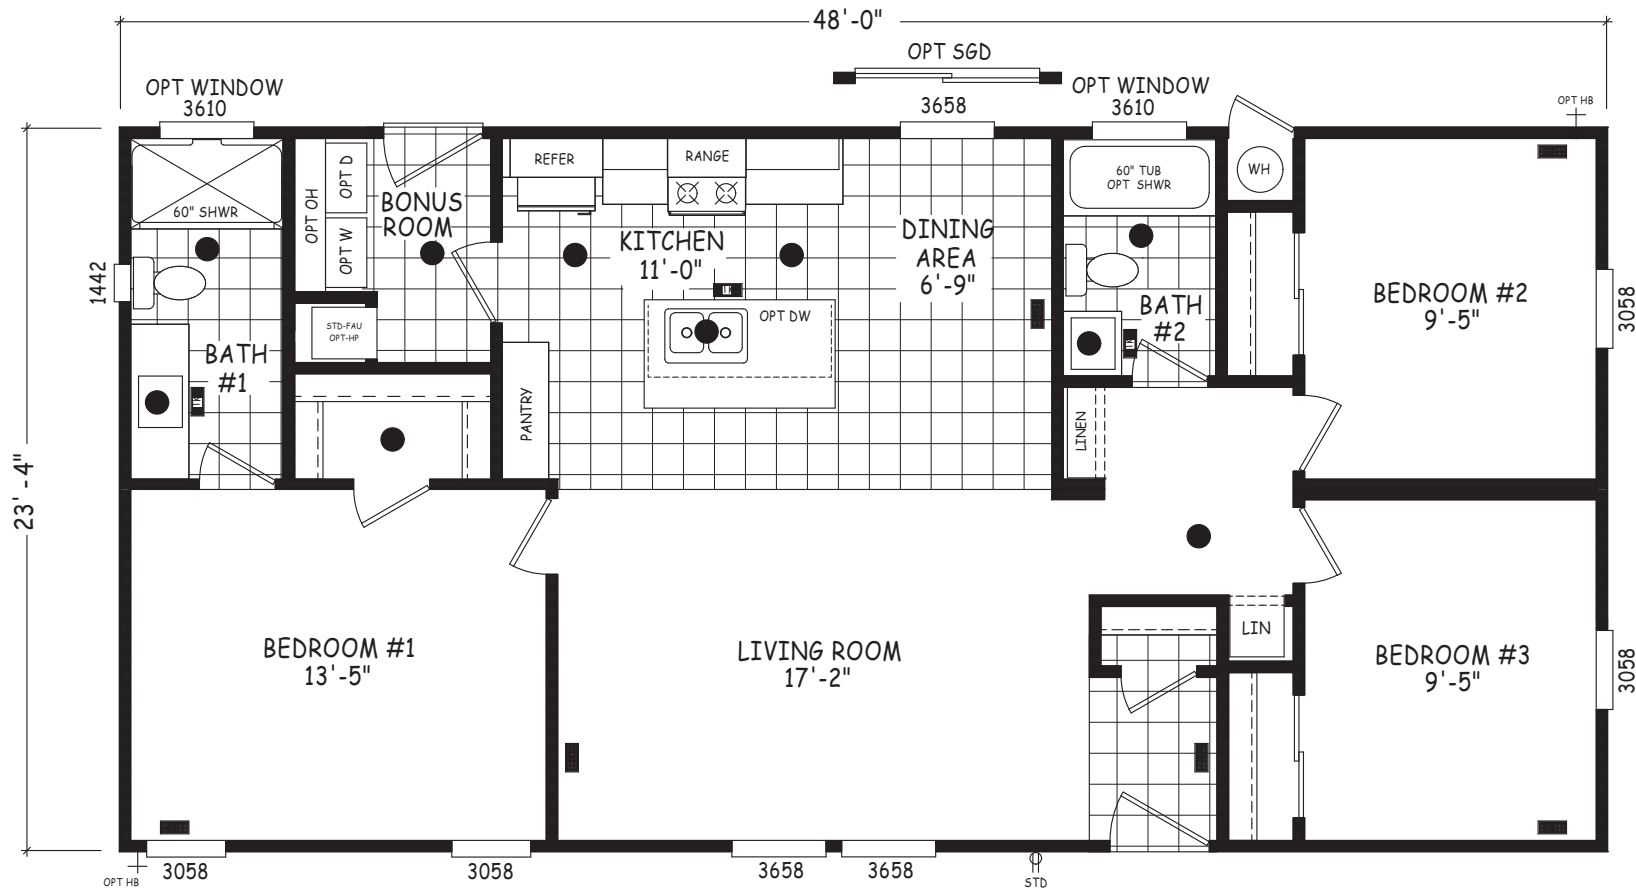

Aragon

Edge Series

1,120 SQ. FT. (Approximate) 3 Bedroom, 2 Bath

Last Updated: 5-21-24

FACTORY SELECT HOMES

4455 N. Stockton Hill Rd.
Kingman, AZ 86409

FactorySelectMH.com | 1-800-965-3641

IMPORTANT: Alta Cima Corp reserves the right to modify, cancel or substitute products or features of this event at any time without prior notice or obligation. Pictures and other promotional materials are representative and may depict or contain floor plans, square footages, elevations, options, upgrades, extra design features, decorations, floor coverings, specialty light fixtures, custom paint and wall coverings, window treatments, landscaping, sound and alarm systems, furnishings, appliances, and other designer/decorator features and amenities that are not included as part of the home and/or may not be available at all locations. Home, pricing and community information is subject to change, and homes to prior sale, at any time without notice or obligation. ©2020 Alta Cima Corp. All rights reserved.