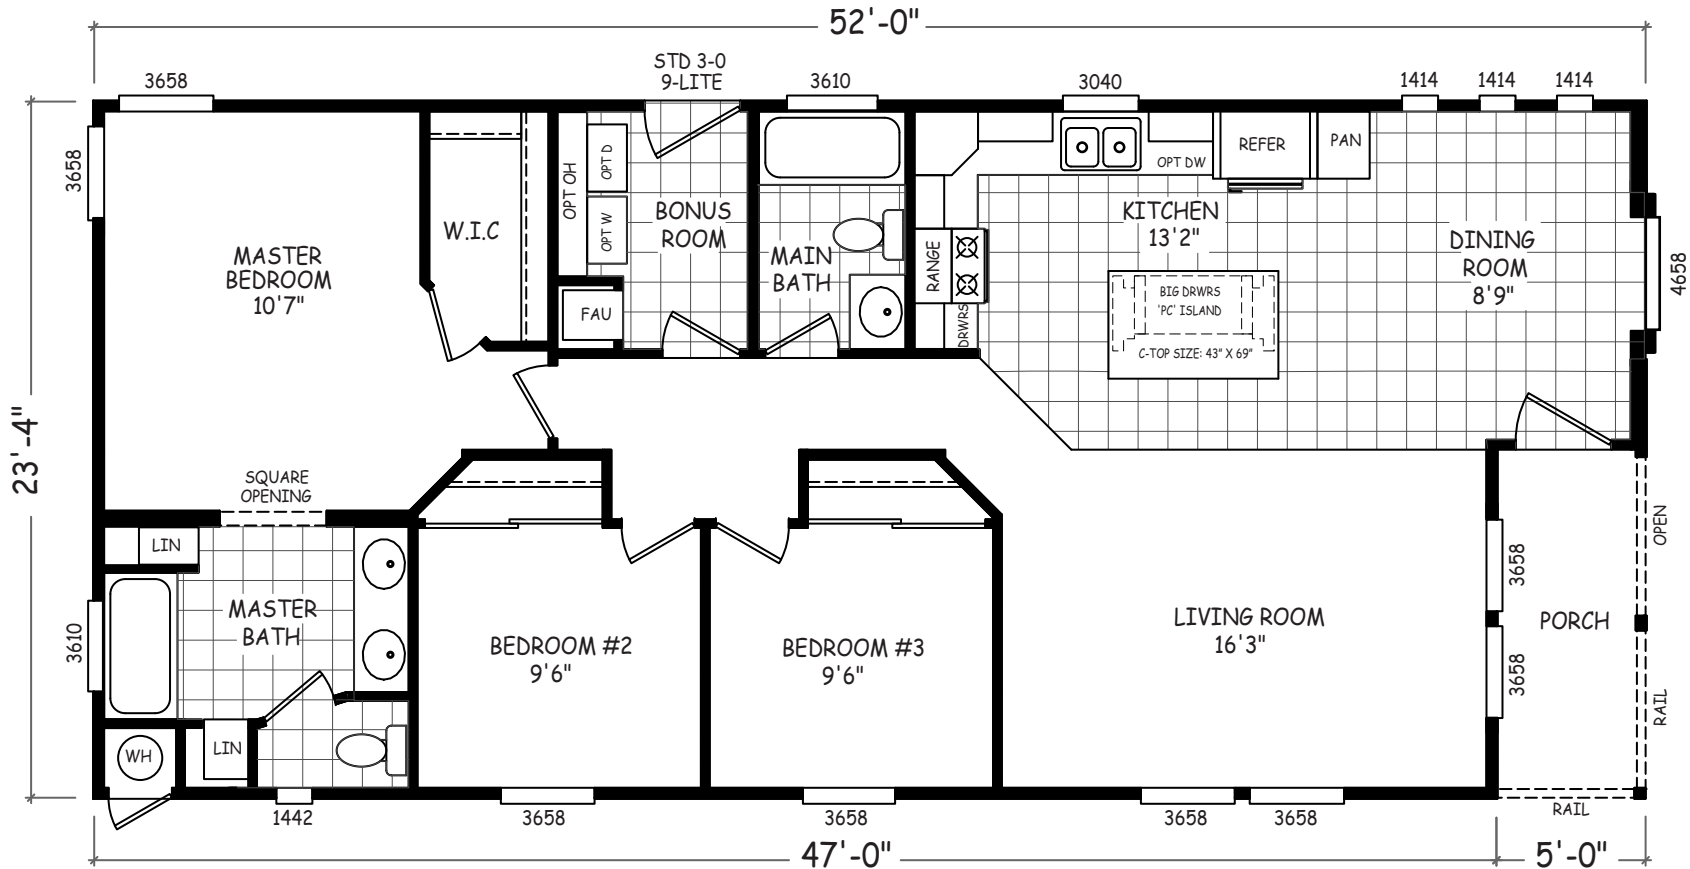

Ardill

Sedona Ridge Classic Series

1,213 SQ. FT. (Approximate) 3 Bedroom, 2 Bath

Last Updated: 2-2-23

FACTORY SELECT HOMES

4455 N. Stockton Hill Rd.
Kingman, AZ 86409

FactorySelectMH.com | 1-800-965-3641

IMPORTANT: Alta Cima Corp reserves the right to modify, cancel or substitute products or features of this event at any time without prior notice or obligation. Pictures and other promotional materials are representative and may depict or contain floor plans, square footages, elevations, options, upgrades, extra design features, decorations, floor coverings, specialty light fixtures, custom paint and wall coverings, window treatments, landscaping, sound and alarm systems, furnishings, appliances, and other designer/decorator features and amenities that are not included as part of the home and/or may not be available at all locations. Home, pricing and community information is subject to change, and homes to prior sale, at any time without notice or obligation. ©2020 Alta Cima Corp. All rights reserved.