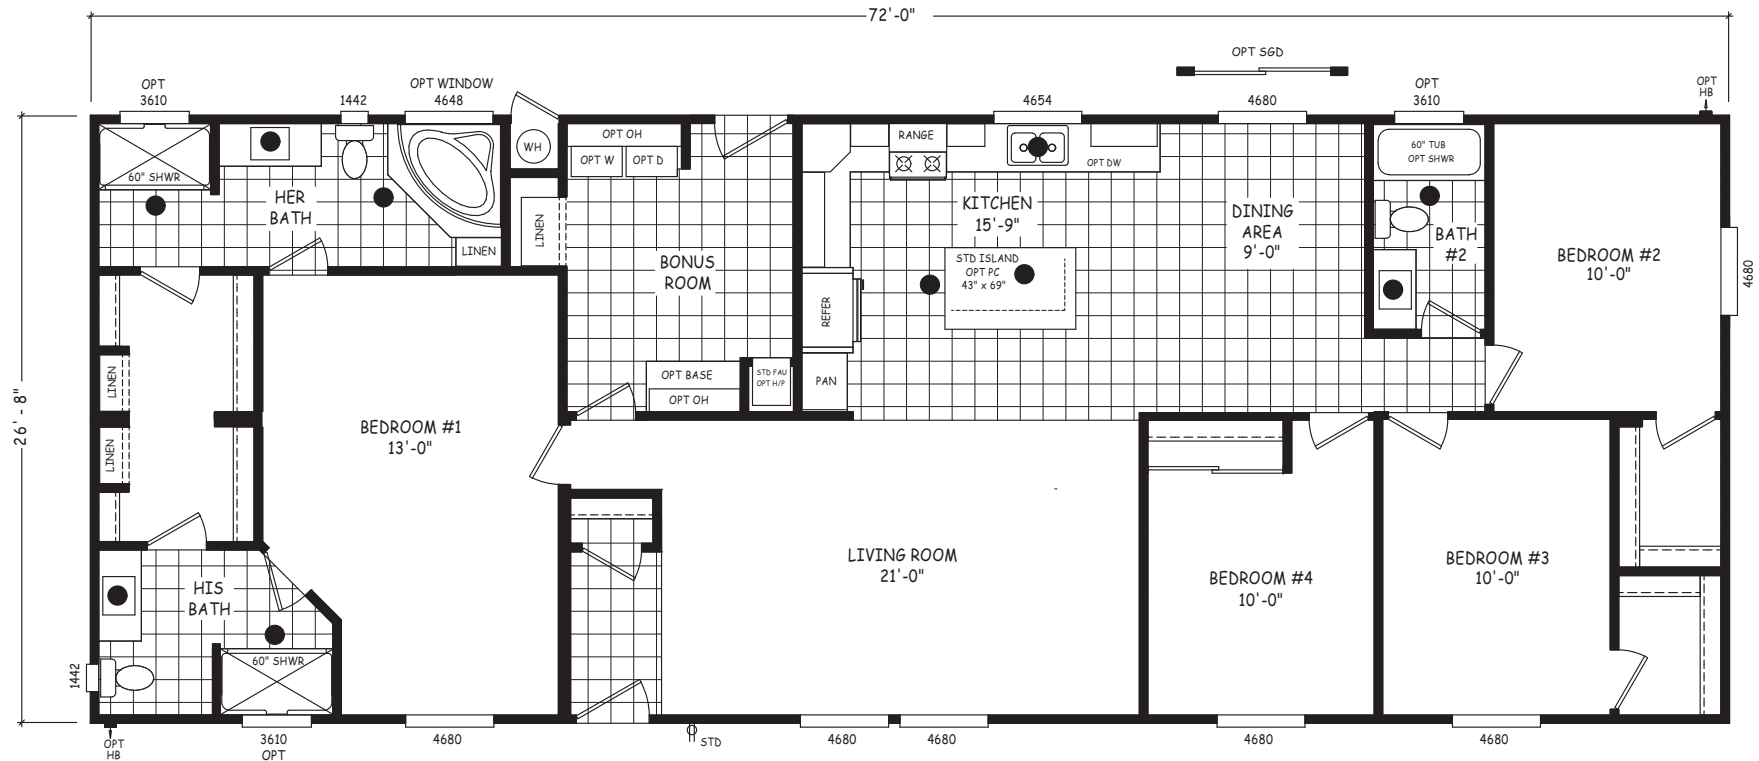

Arivaca

Edge Series

1,920 SQ. FT. (Approximate) 4 Bedroom, 3 Bath

Last Updated: 7-24-24

FACTORY SELECT HOMES

4455 N. Stockton Hill Rd.
Kingman, AZ 86409

FactorySelectMH.com | 1-800-965-3641

IMPORTANT: Alta Cima Corp reserves the right to modify, cancel or substitute products or features of this event at any time without prior notice or obligation. Pictures and other promotional materials are representative and may depict or contain floor plans, square footages, elevations, options, upgrades, extra design features, decorations, floor coverings, specialty light fixtures, custom paint and wall coverings, window treatments, landscaping, sound and alarm systems, furnishings, appliances, and other designer/decorator features and amenities that are not included as part of the home and/or may not be available at all locations. Home, pricing and community information is subject to change, and homes to prior sale, at any time without notice or obligation. ©2020 Alta Cima Corp. All rights reserved.