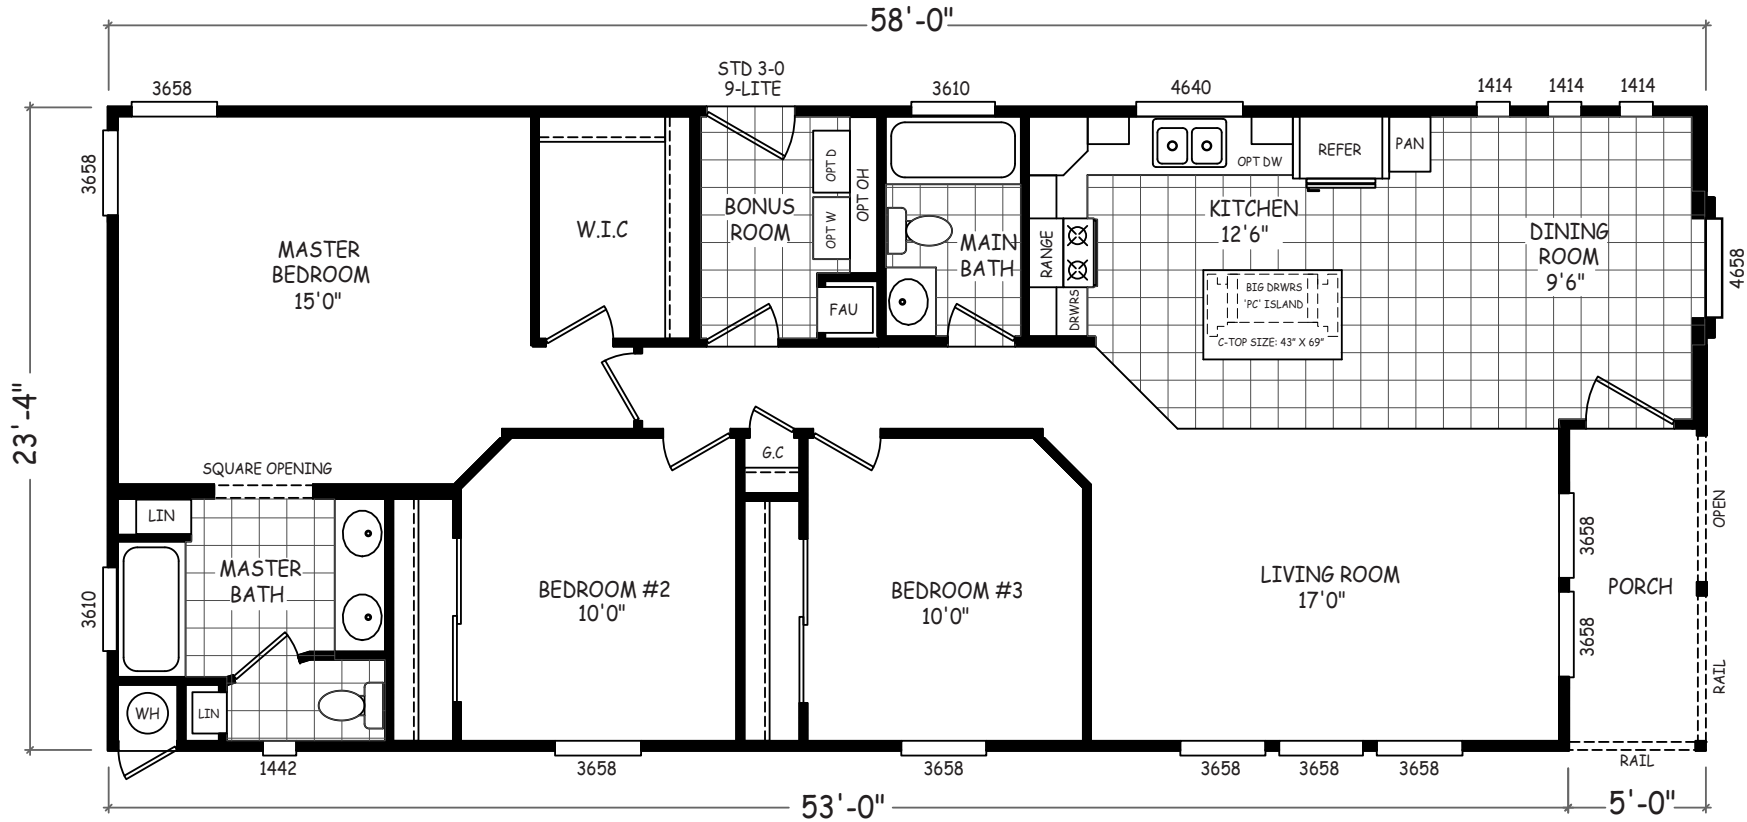

Bekvar

Sedona Ridge Classic Series

1,353 SQ. FT. (Approximate) 3 Bedroom, 2 Bath

Last Updated: 2-2-23

FACTORY SELECT HOMES
 4455 N. Stockton Hill Rd.
 Kingman, AZ 86409

FactorySelectMH.com | 1-800-965-3641