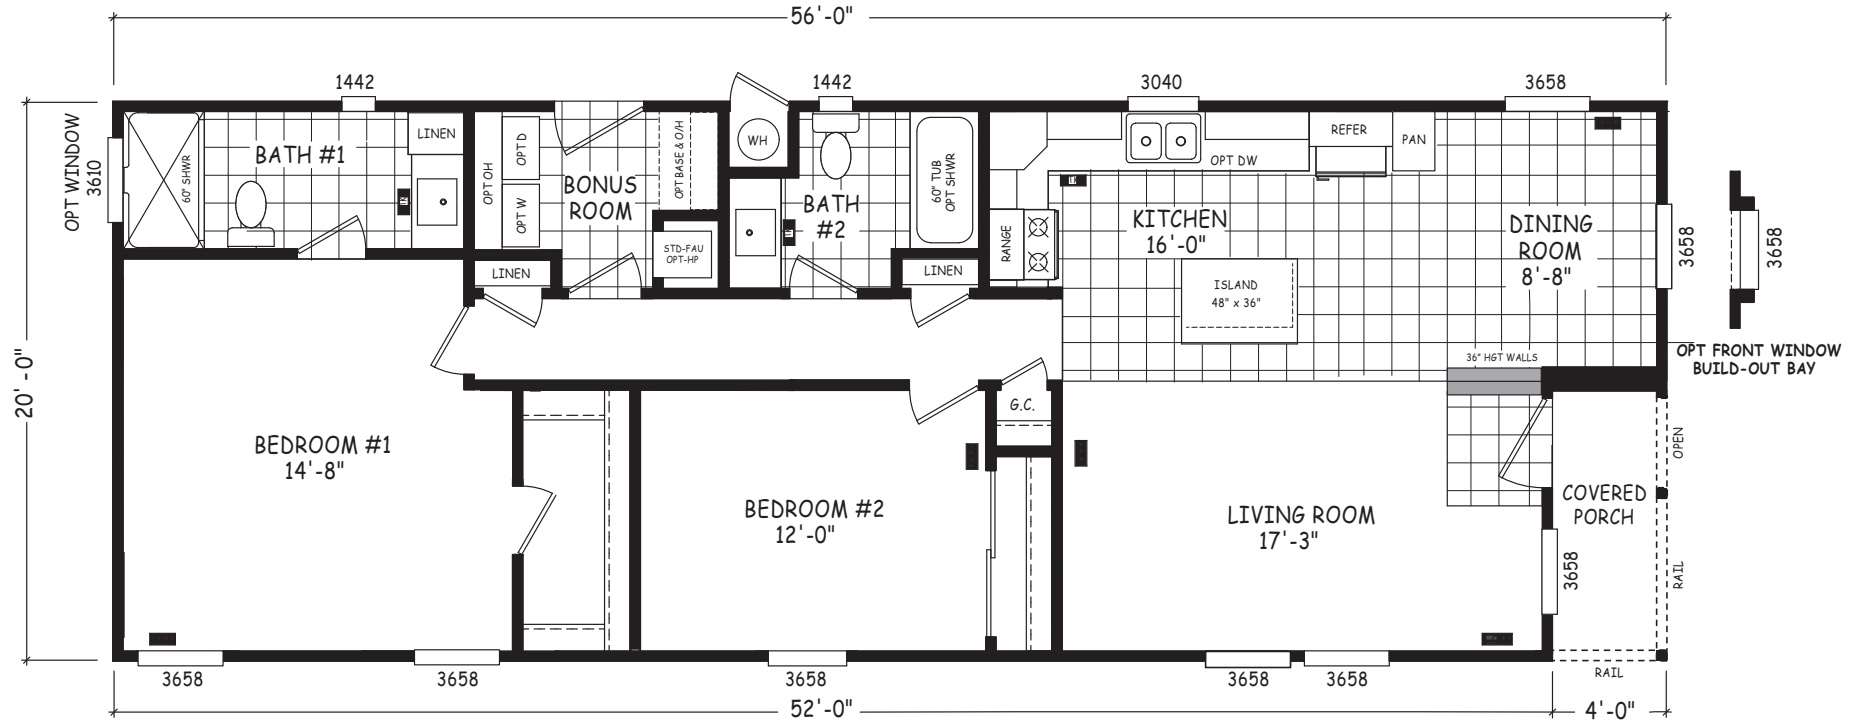

# Bonito

Edge Series

1,120 SQ. FT. (Approximate) 2 Bedroom, 2 Bath

Last Updated: 8-22-22

**FACTORY SELECT HOMES**  
 4455 N. Stockton Hill Rd.  
 Kingman, AZ 86409

**FactorySelectMH.com | 1-800-965-3641**

**IMPORTANT:** Alta Cima Corp reserves the right to modify, cancel or substitute products or features of this event at any time without prior notice or obligation. Pictures and other promotional materials are representative and may depict or contain floor plans, square footages, elevations, options, upgrades, extra design features, decorations, floor coverings, specialty light fixtures, custom paint and wall coverings, window treatments, landscaping, sound and alarm systems, furnishings, appliances, and other designer/decorator features and amenities that are not included as part of the home and/or may not be available at all locations. Home, pricing and community information is subject to change, and homes to prior sale, at any time without notice or obligation. ©2020 Alta Cima Corp. All rights reserved.