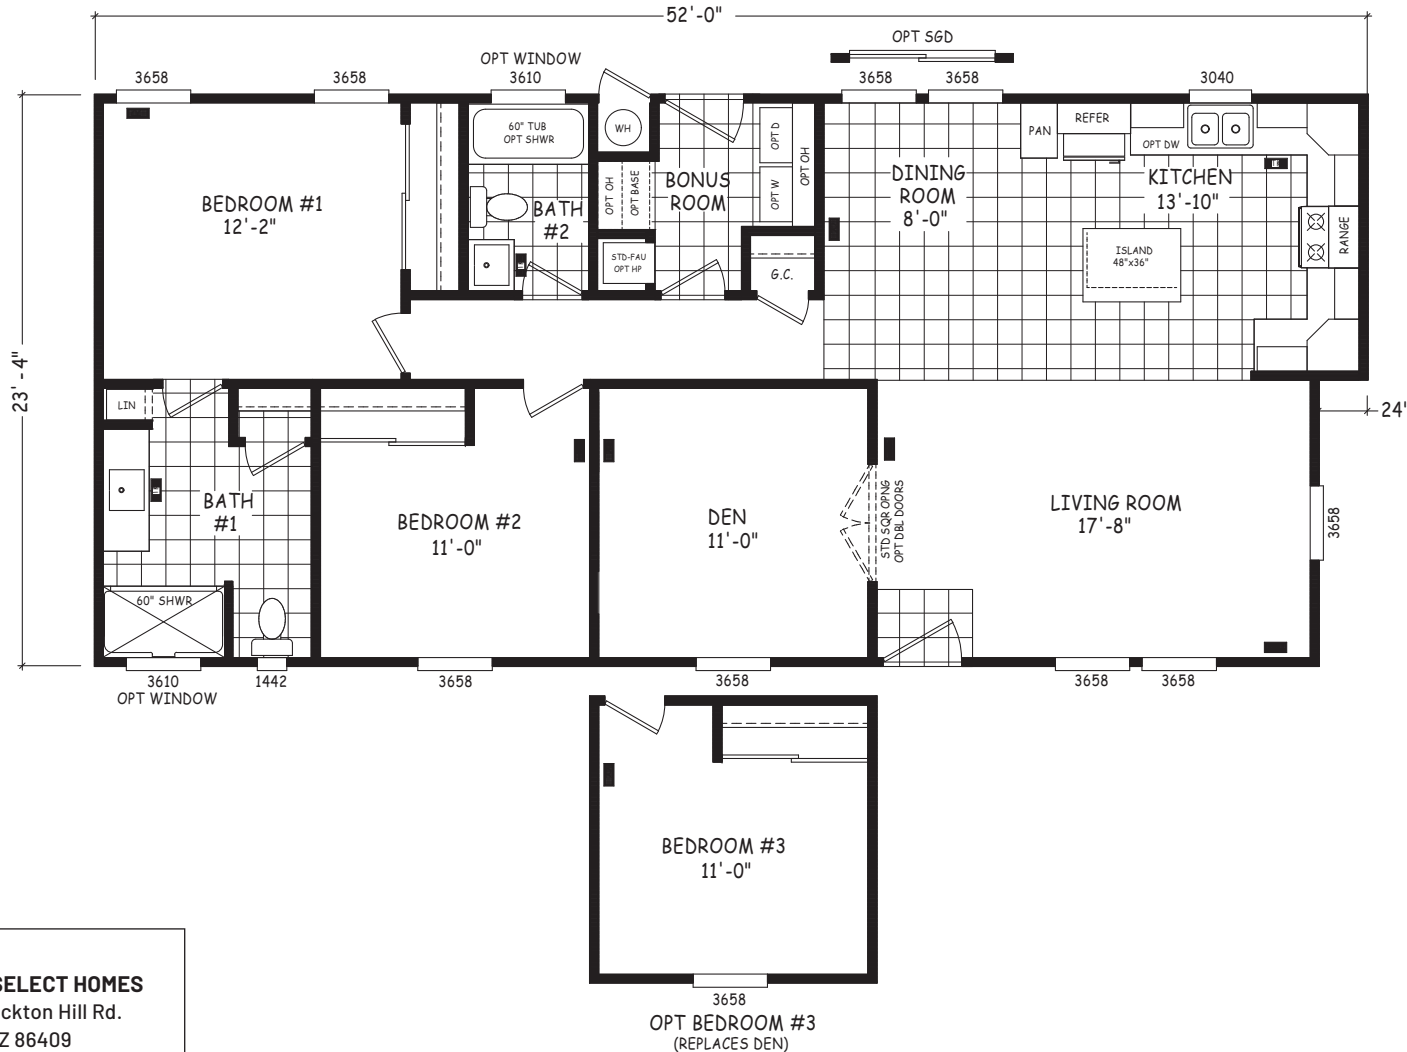

# Castlefield

Edge Series

1,190 SQ. FT. (Approximate) 2 Bedroom, 2 Bath

Last Updated: 8-22-22

**FACTORY SELECT HOMES**  
 4455 N. Stockton Hill Rd.  
 Kingman, AZ 86409

**FactorySelectMH.com | 1-800-965-3641**