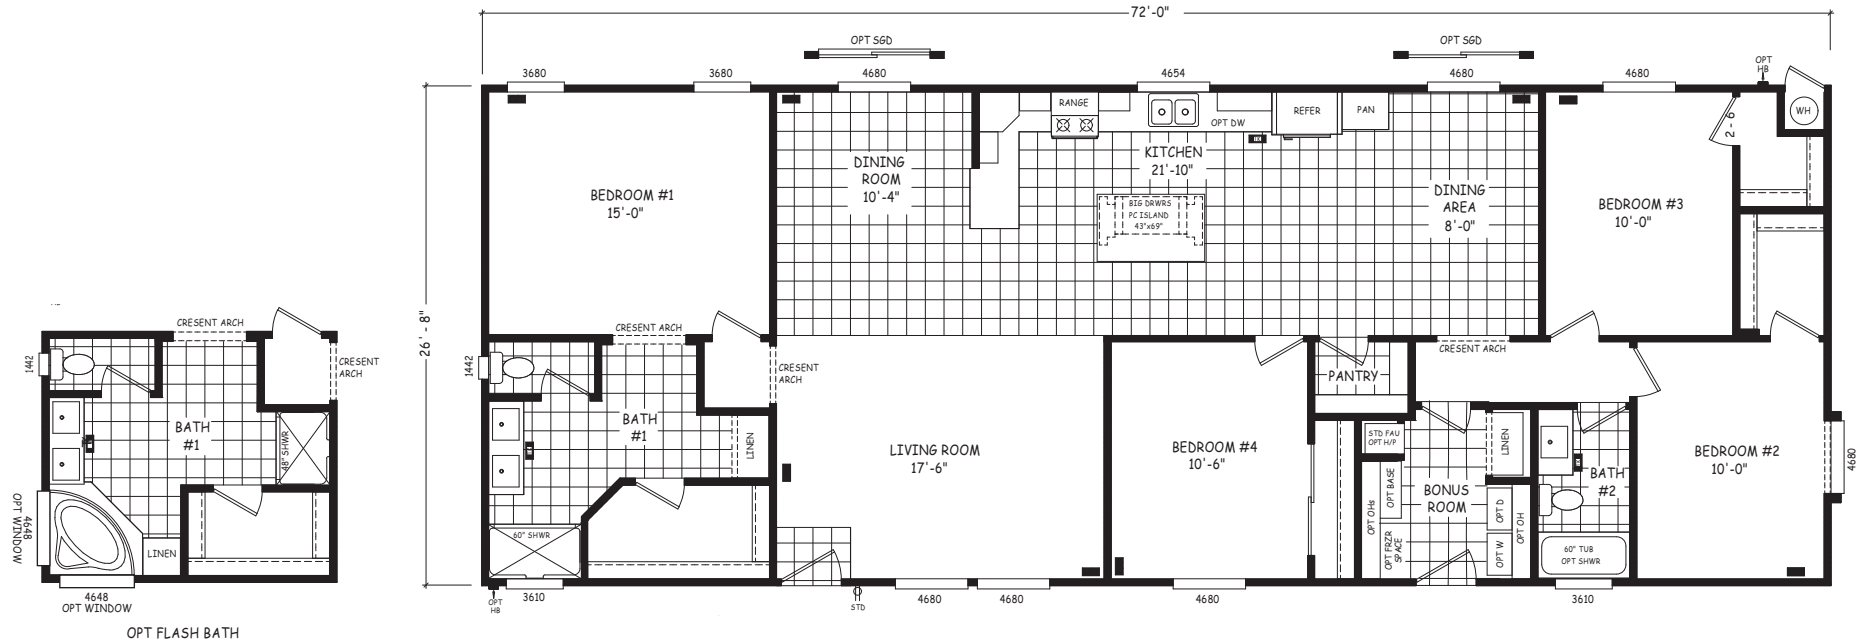

Cedaredge

Pinnacle Series

1,920 SQ. FT. (Approximate) 4 Bedroom, 2 Bath

Last Updated: 8-22-22

FACTORY SELECT HOMES
4455 N. Stockton Hill Rd.
Kingman, AZ 86409

FactorySelectMH.com | 1-800-965-3641

IMPORTANT: Alta Cima Corp reserves the right to modify, cancel or substitute products or features of this event at any time without prior notice or obligation. Pictures and other promotional materials are representative and may depict or contain floor plans, square footages, elevations, options, upgrades, extra design features, decorations, floor coverings, specialty light fixtures, custom paint and wall coverings, window treatments, landscaping, sound and alarm systems, furnishings, appliances, and other designer/decorator features and amenities that are not included as part of the home and/or may not be available at all locations. Home, pricing and community information is subject to change, and homes to prior sale, at any time without notice or obligation. ©2020 Alta Cima Corp. All rights reserved.