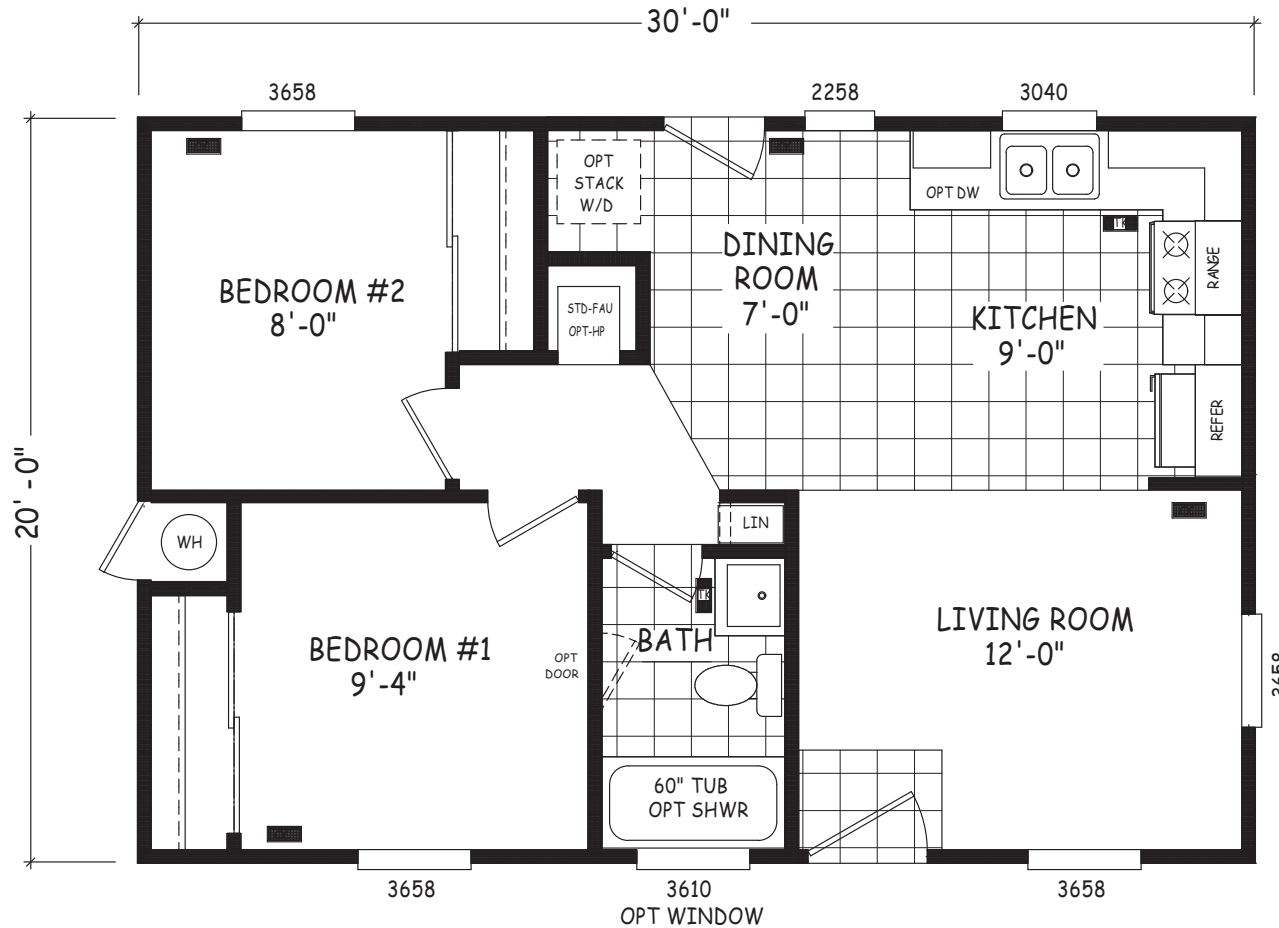

Centennial

Edge Series

600 SQ. FT. (Approximate) 2 Bedroom, 1 Bath

Last Updated: 8-22-22

FACTORY SELECT HOMES

4455 N. Stockton Hill Rd.
Kingman, AZ 86409

FactorySelectMH.com | 1-800-965-3641

IMPORTANT: Alta Cima Corp reserves the right to modify, cancel or substitute products or features of this event at any time without prior notice or obligation. Pictures and other promotional materials are representative and may depict or contain floor plans, square footages, elevations, options, upgrades, extra design features, decorations, floor coverings, specialty light fixtures, custom paint and wall coverings, window treatments, landscaping, sound and alarm systems, furnishings, appliances, and other designer/decorator features and amenities that are not included as part of the home and/or may not be available at all locations. Home, pricing and community information is subject to change, and homes to prior sale, at any time without notice or obligation. ©2020 Alta Cima Corp. All rights reserved.