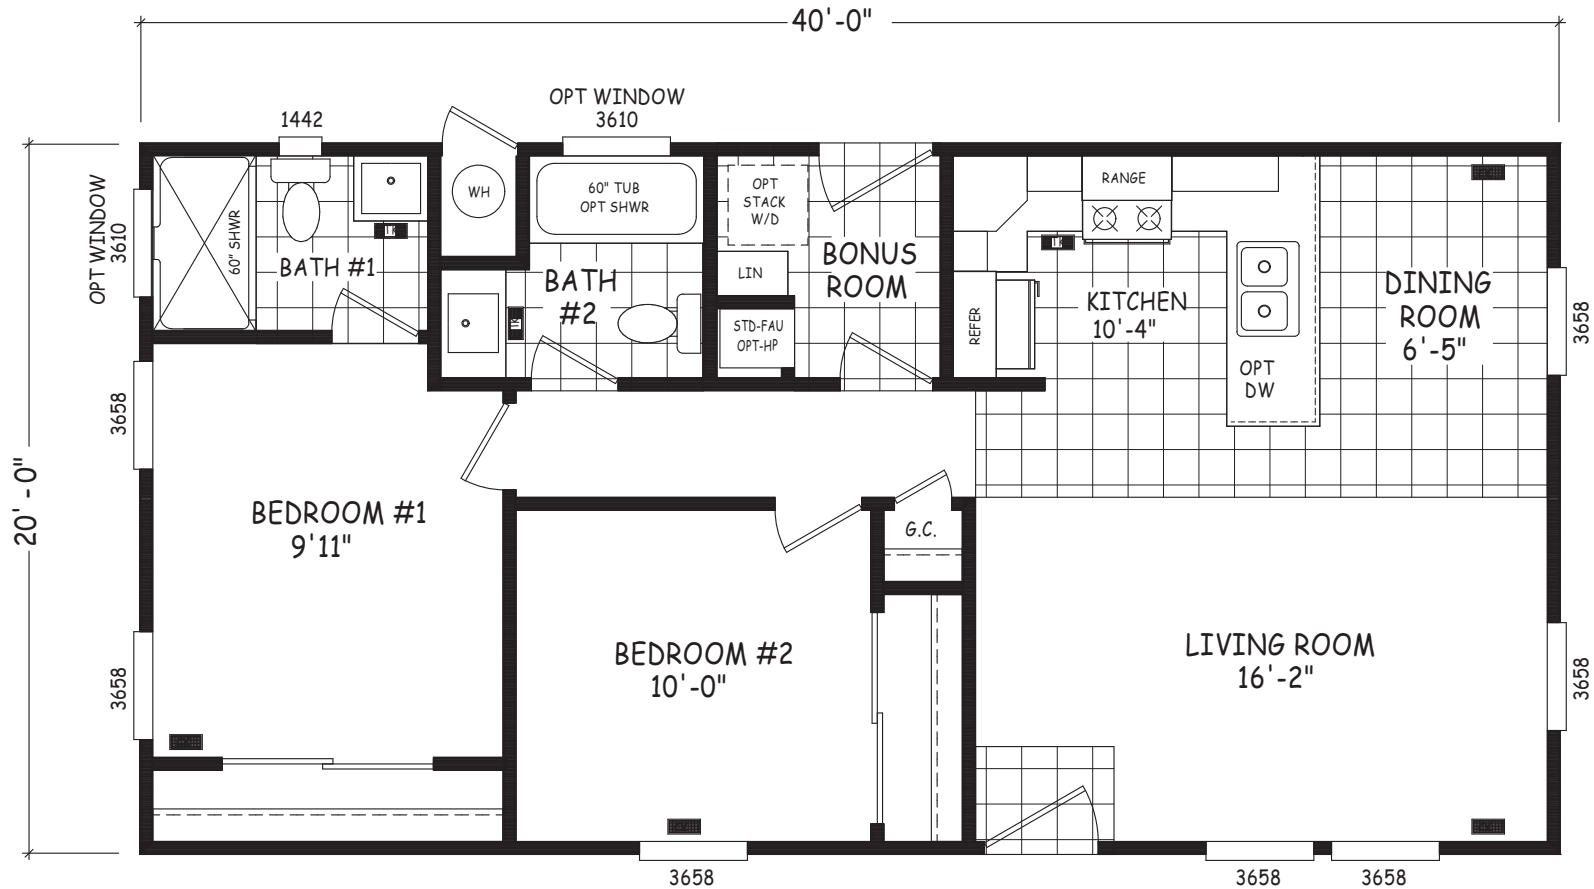

Conrad

Edge Series

800 SQ. FT. (Approximate) 2 Bedroom, 2 Bath

Last Updated: 8-22-22

FACTORY SELECT HOMES

4455 N. Stockton Hill Rd.
Kingman, AZ 86409

FactorySelectMH.com | 1-800-965-3641

IMPORTANT: Alta Cima Corp reserves the right to modify, cancel or substitute products or features of this event at any time without prior notice or obligation. Pictures and other promotional materials are representative and may depict or contain floor plans, square footages, elevations, options, upgrades, extra design features, decorations, floor coverings, specialty light fixtures, custom paint and wall coverings, window treatments, landscaping, sound and alarm systems, furnishings, appliances, and other designer/decorator features and amenities that are not included as part of the home and/or may not be available at all locations. Home, pricing and community information is subject to change, and homes to prior sale, at any time without notice or obligation. ©2020 Alta Cima Corp. All rights reserved.