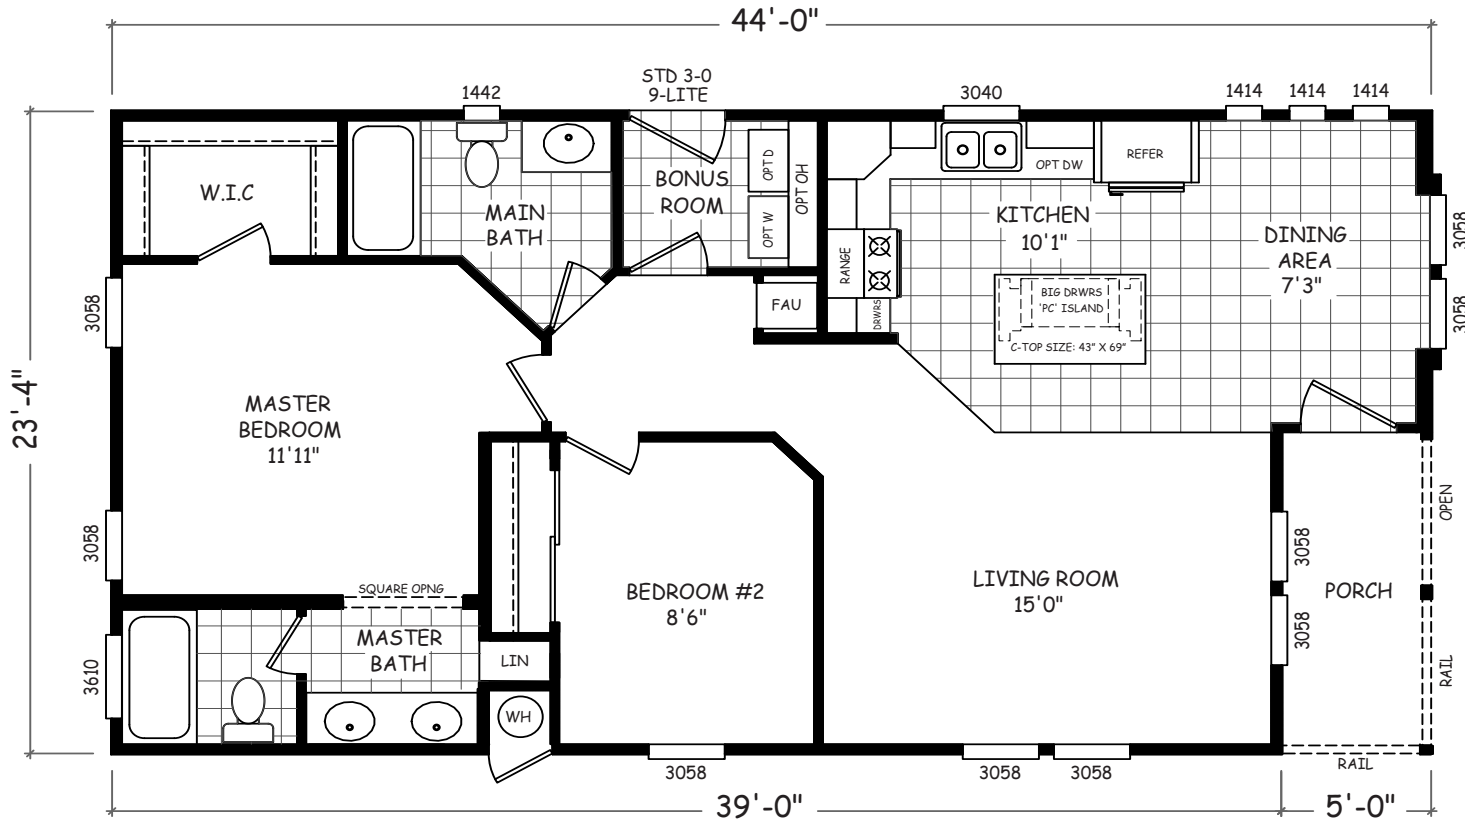

Cornerstone

Sedona Ridge Series

1,027 SQ. FT. (Approximate) 2 Bedroom, 2 Bath

Last Updated: 12-15-20

FACTORY SELECT HOMES

4455 N. Stockton Hill Rd.
Kingman, AZ 86409

FactorySelectMH.com | 1-800-965-3641

IMPORTANT: Alta Cima Corp reserves the right to modify, cancel or substitute products or features of this event at any time without prior notice or obligation. Pictures and other promotional materials are representative and may depict or contain floor plans, square footages, elevations, options, upgrades, extra design features, decorations, floor coverings, specialty light fixtures, custom paint and wall coverings, window treatments, landscaping, sound and alarm systems, furnishings, appliances, and other designer/decorator features and amenities that are not included as part of the home and/or may not be available at all locations. Home, pricing and community information is subject to change, and homes to prior sale, at any time without notice or obligation. ©2020 Alta Cima Corp. All rights reserved.