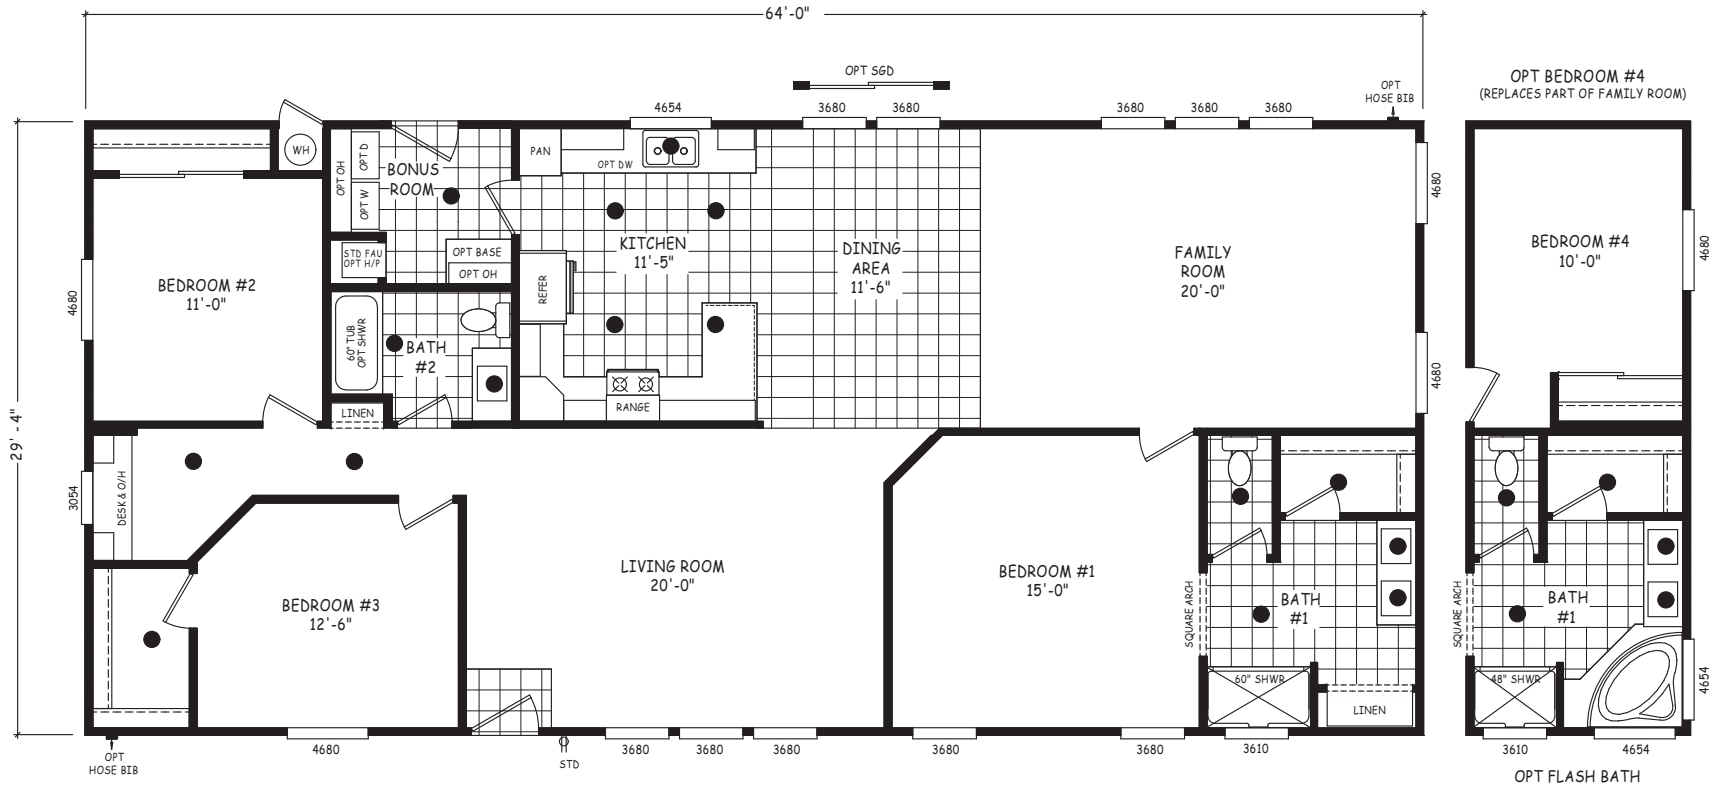

# Cortaro

Edge Series

1,877 SQ. FT. (Approximate) 3 Bedroom, 2 Bath

Last Updated: 7-24-24