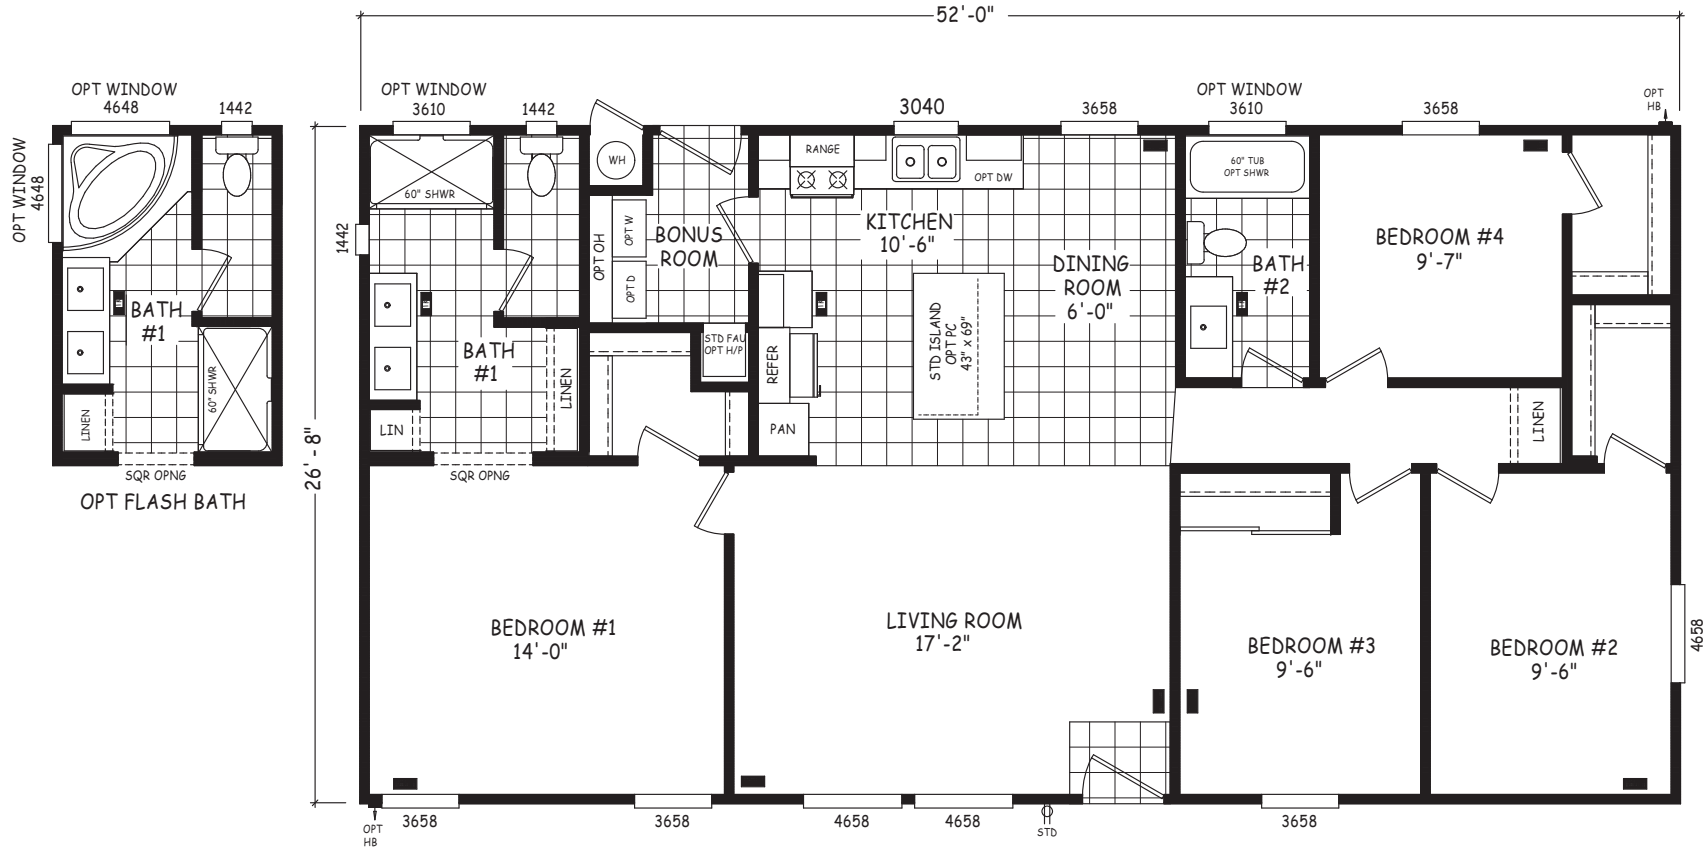

Dax

Edge Series

1,387 SQ. FT. (Approximate) 4 Bedroom, 2 Bath

Last Updated: 5-21-24

FACTORY SELECT HOMES
 4455 N. Stockton Hill Rd.
 Kingman, AZ 86409

FactorySelectMH.com | 1-800-965-3641

IMPORTANT: Alta Cima Corp reserves the right to modify, cancel or substitute products or features of this event at any time without prior notice or obligation. Pictures and other promotional materials are representative and may depict or contain floor plans, square footages, elevations, options, upgrades, extra design features, decorations, floor coverings, specialty light fixtures, custom paint and wall coverings, window treatments, landscaping, sound and alarm systems, furnishings, appliances, and other designer/decorator features and amenities that are not included as part of the home and/or may not be available at all locations. Home, pricing and community information is subject to change, and homes to prior sale, at any time without notice or obligation. ©2020 Alta Cima Corp. All rights reserved.