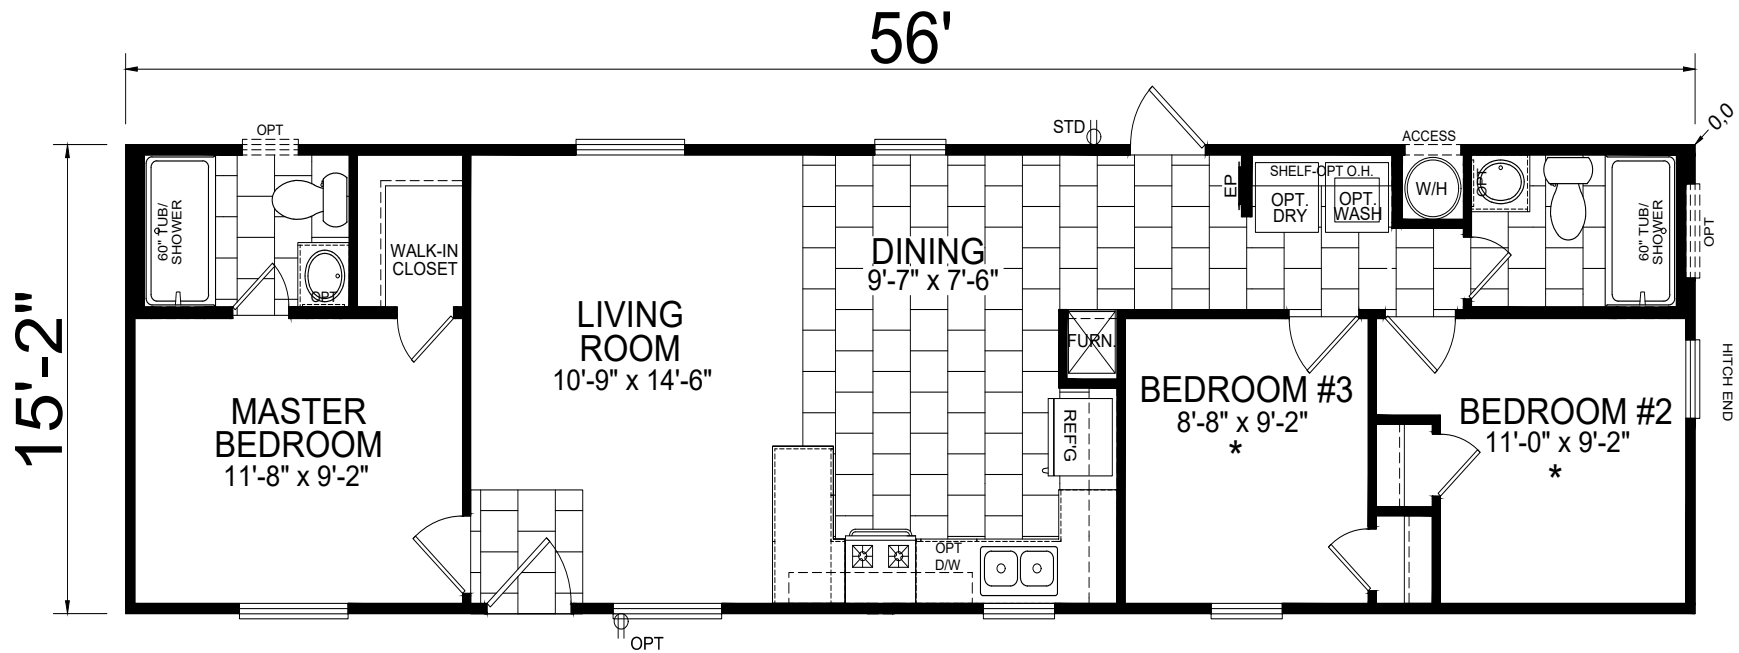

Delray

Sunrise Series

849 SQ. FT. (Approximate) 3 Bedroom, 2 Bath

Last Updated: 11-5-20

FACTORY SELECT HOMES

4455 N. Stockton Hill Rd.
Kingman, AZ 86409

FactorySelectMH.com | 1-800-965-3641

IMPORTANT: Alta Cima Corp reserves the right to modify, cancel or substitute products or features of this event at any time without prior notice or obligation. Pictures and other promotional materials are representative and may depict or contain floor plans, square footages, elevations, options, upgrades, extra design features, decorations, floor coverings, specialty light fixtures, custom paint and wall coverings, window treatments, landscaping, sound and alarm systems, furnishings, appliances, and other designer/decorator features and amenities that are not included as part of the home and/or may not be available at all locations. Home, pricing and community information is subject to change, and homes to prior sale, at any time without notice or obligation. ©2020 Alta Cima Corp. All rights reserved.