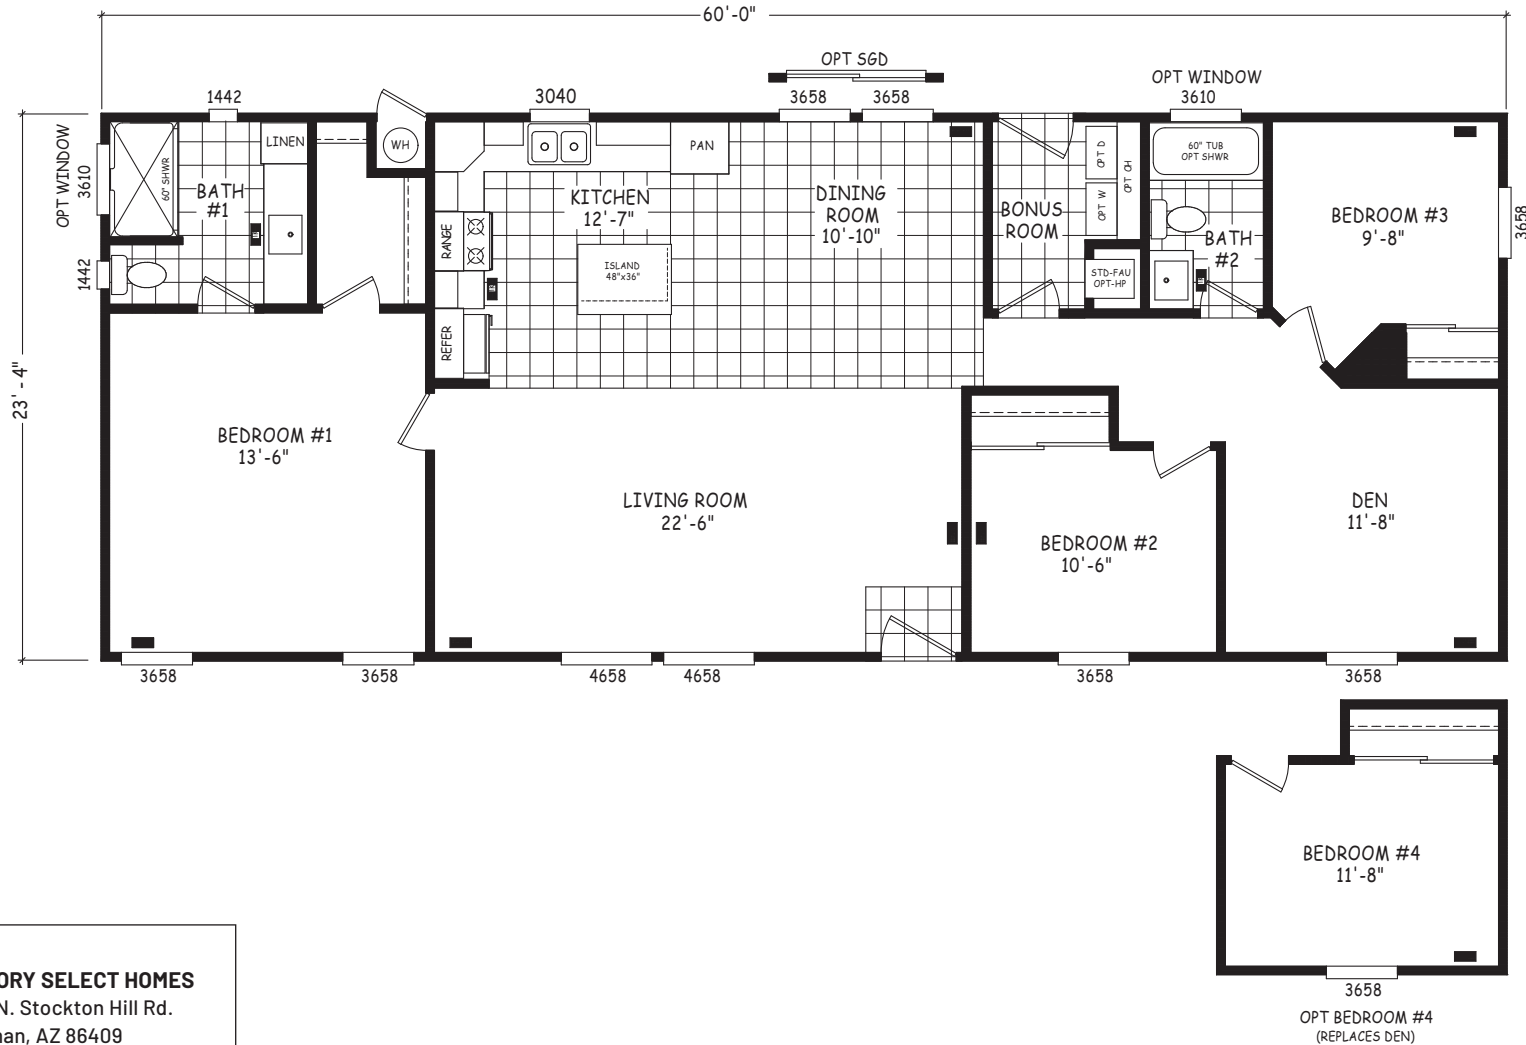

Eagle View

Edge Series

1,400 SQ. FT. (Approximate) 3 Bedroom, 2 Bath

Last Updated: 8-22-22

FACTORY SELECT HOMES
4455 N. Stockton Hill Rd.
Kingman, AZ 86409

FactorySelectMH.com | 1-800-965-3641

IMPORTANT: Alta Cima Corp reserves the right to modify, cancel or substitute products or features of this event at any time without prior notice or obligation. Pictures and other promotional materials are representative and may depict or contain floor plans, square footages, elevations, options, upgrades, extra design features, decorations, floor coverings, specialty light fixtures, custom paint and wall coverings, window treatments, landscaping, sound and alarm systems, furnishings, appliances, and other designer/decorator features and amenities that are not included as part of the home and/or may not be available at all locations. Home, pricing and community information is subject to change, and homes to prior sale, at any time without notice or obligation. ©2020 Alta Cima Corp. All rights reserved.