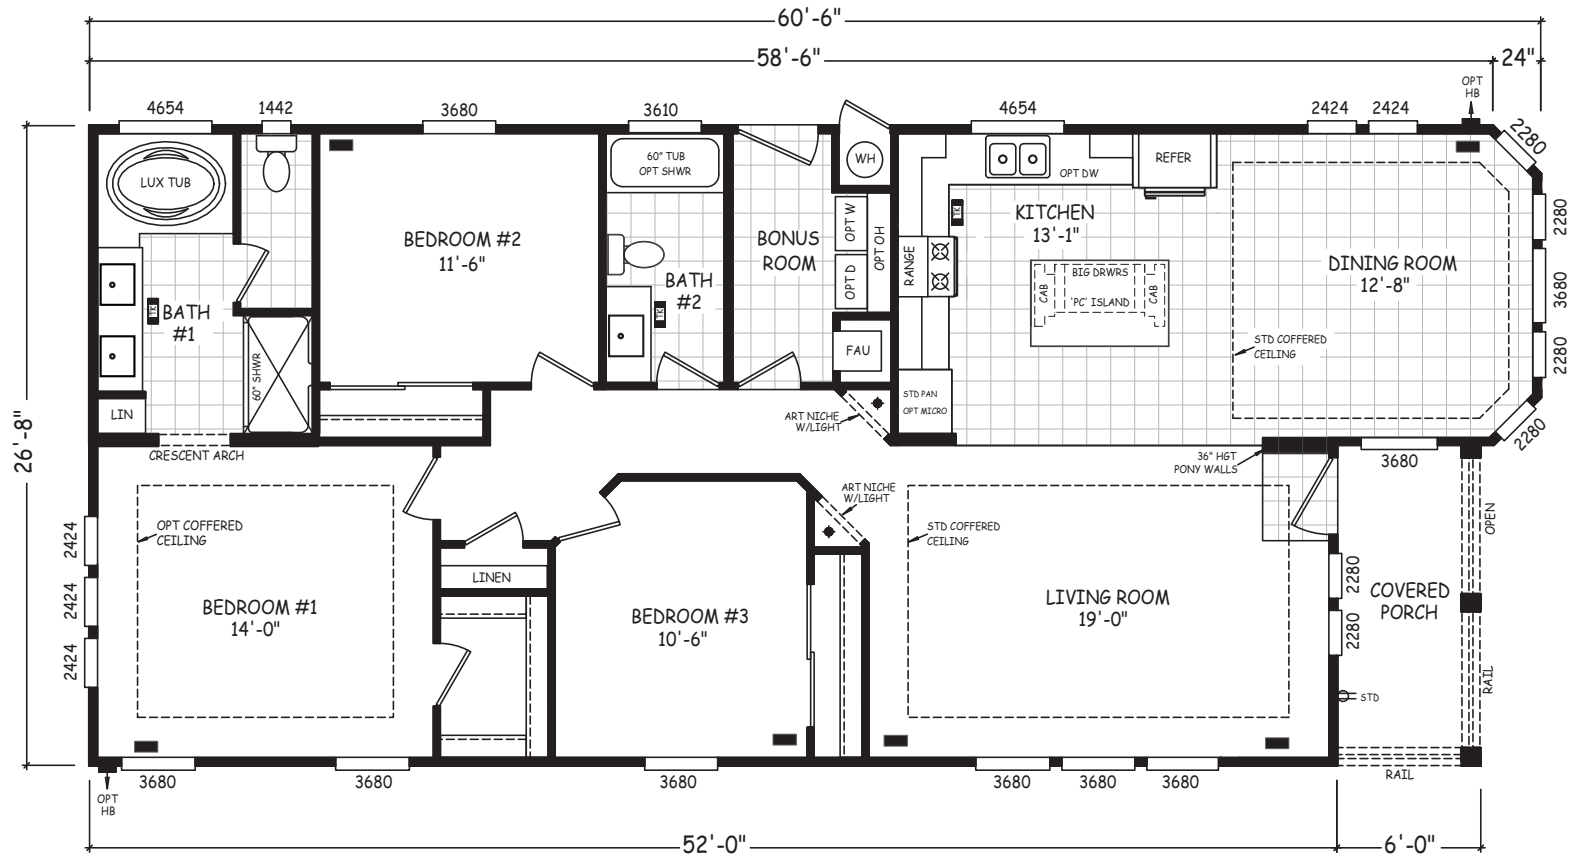

Elian

Pacifica Series

1,576 SQ. FT. (Approximate) 3 Bedroom, 2 Bath

Last Updated: 8-22-22

FACTORY SELECT HOMES

4455 N. Stockton Hill Rd.
Kingman, AZ 86409

FactorySelectMH.com | 1-800-965-3641

IMPORTANT: Alta Cima Corp reserves the right to modify, cancel or substitute products or features of this event at any time without prior notice or obligation. Pictures and other promotional materials are representative and may depict or contain floor plans, square footages, elevations, options, upgrades, extra design features, decorations, floor coverings, specialty light fixtures, custom paint and wall coverings, window treatments, landscaping, sound and alarm systems, furnishings, appliances, and other designer/decorator features and amenities that are not included as part of the home and/or may not be available at all locations. Home, pricing and community information is subject to change, and homes to prior sale, at any time without notice or obligation. ©2020 Alta Cima Corp. All rights reserved.