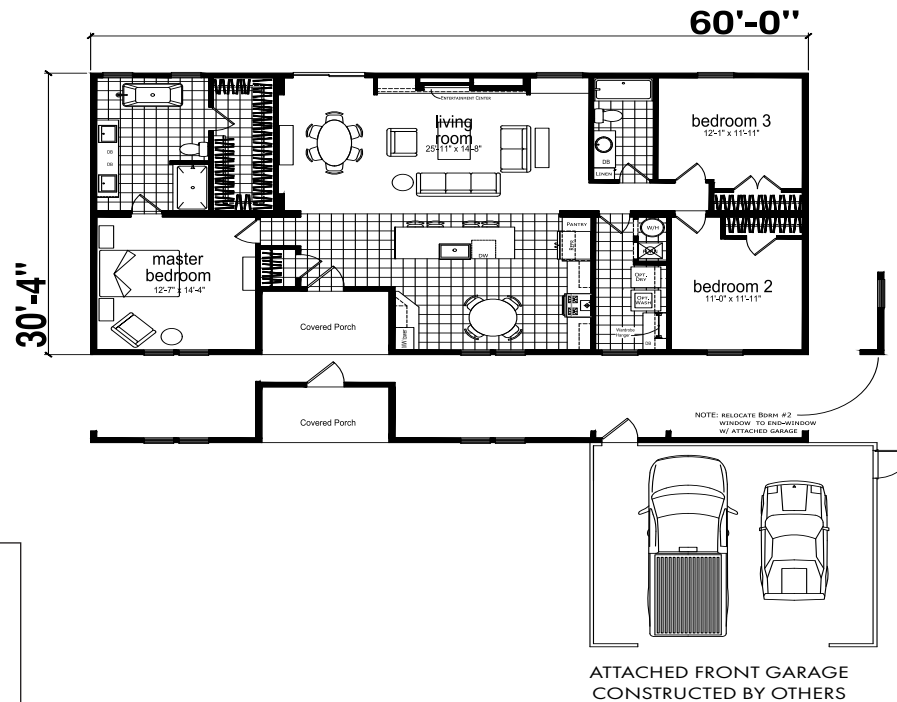

Eskridge

Genesis Series

1,749 SQ. FT. (Approximate) 3 Bedroom, 2 Bath

Last Updated: 11-6-20

FACTORY SELECT HOMES
4455 N. Stockton Hill Rd.
Kingman, AZ 86409

FactorySelectMH.com | 1-800-965-3641

IMPORTANT: Alta Cima Corp reserves the right to modify, cancel or substitute products or features of this event at any time without prior notice or obligation. Pictures and other promotional materials are representative and may depict or contain floor plans, square footages, elevations, options, upgrades, extra design features, decorations, floor coverings, specialty light fixtures, custom paint and wall coverings, window treatments, landscaping, sound and alarm systems, furnishings, appliances, and other designer/decorator features and amenities that are not included as part of the home and/or may not be available at all locations. Home, pricing and community information is subject to change, and homes to prior sale, at any time without notice or obligation. ©2020 Alta Cima Corp. All rights reserved.