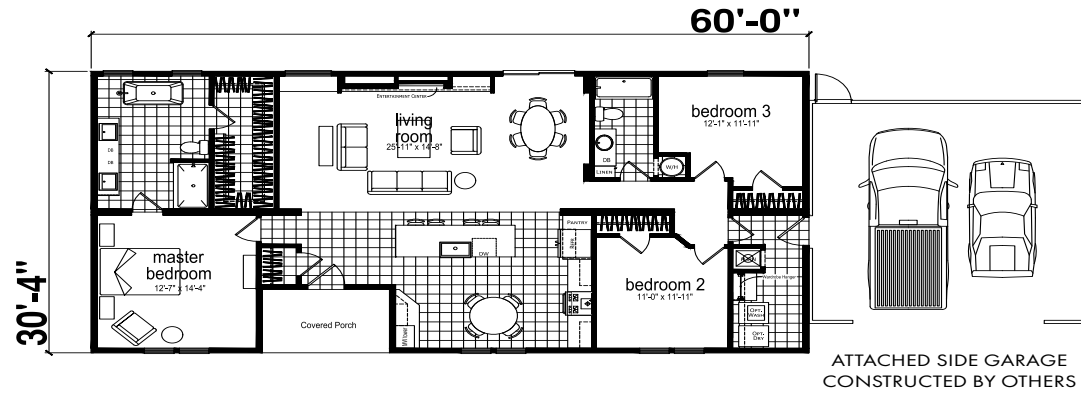

Eskridge

Genesis Series

1,749 SQ. FT. (Approximate) 3 Bedroom, 2 Bath

Last Updated: 11-6-20

FACTORY SELECT HOMES
4455 N. Stockton Hill Rd.
Kingman, AZ 86409

FactorySelectMH.com | 1-800-965-3641

IMPORTANT: Alta Cima Corp reserves the right to modify, cancel or substitute products or features of this event at any time without prior notice or obligation. Pictures and other promotional materials are representative and may depict or contain floor plans, square footages, elevations, options, upgrades, extra design features, decorations, floor coverings, specialty light fixtures, custom paint and wall coverings, window treatments, landscaping, sound and alarm systems, furnishings, appliances, and other designer/decorator features and amenities that are not included as part of the home and/or may not be available at all locations. Home, pricing and community information is subject to change, and homes to prior sale, at any time without notice or obligation. ©2020 Alta Cima Corp. All rights reserved.