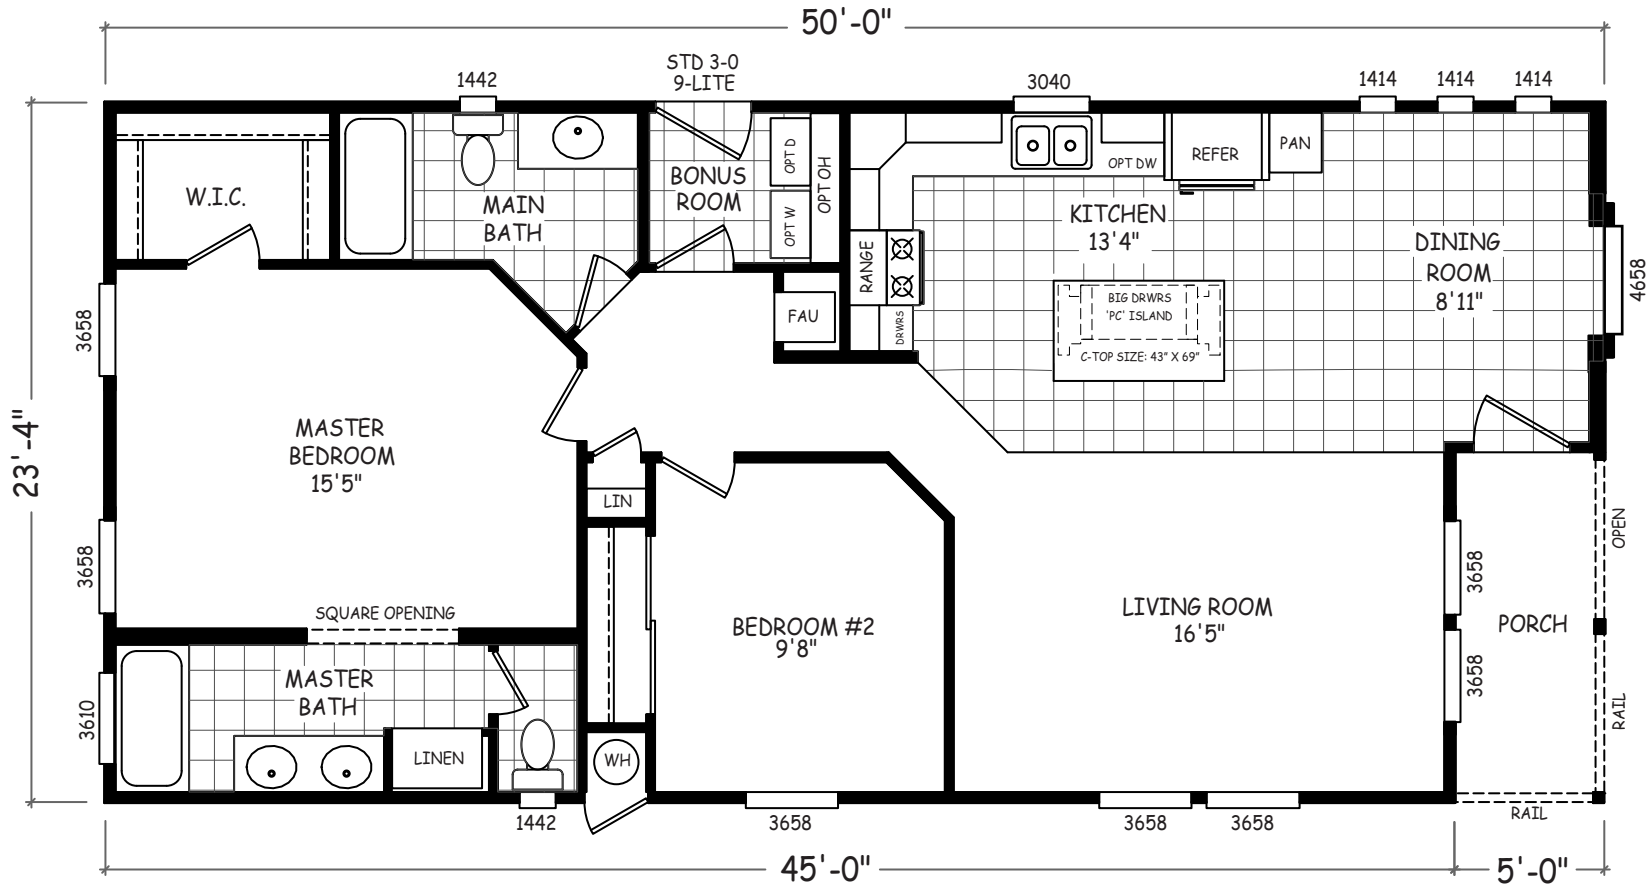

Ettington

Sedona Ridge Classic Series

1,167 SQ. FT. (Approximate) 2 Bedroom, 2 Bath

Last Updated: 2-2-23

FACTORY SELECT HOMES
 4455 N. Stockton Hill Rd.
 Kingman, AZ 86409

FactorySelectMH.com | 1-800-965-3641