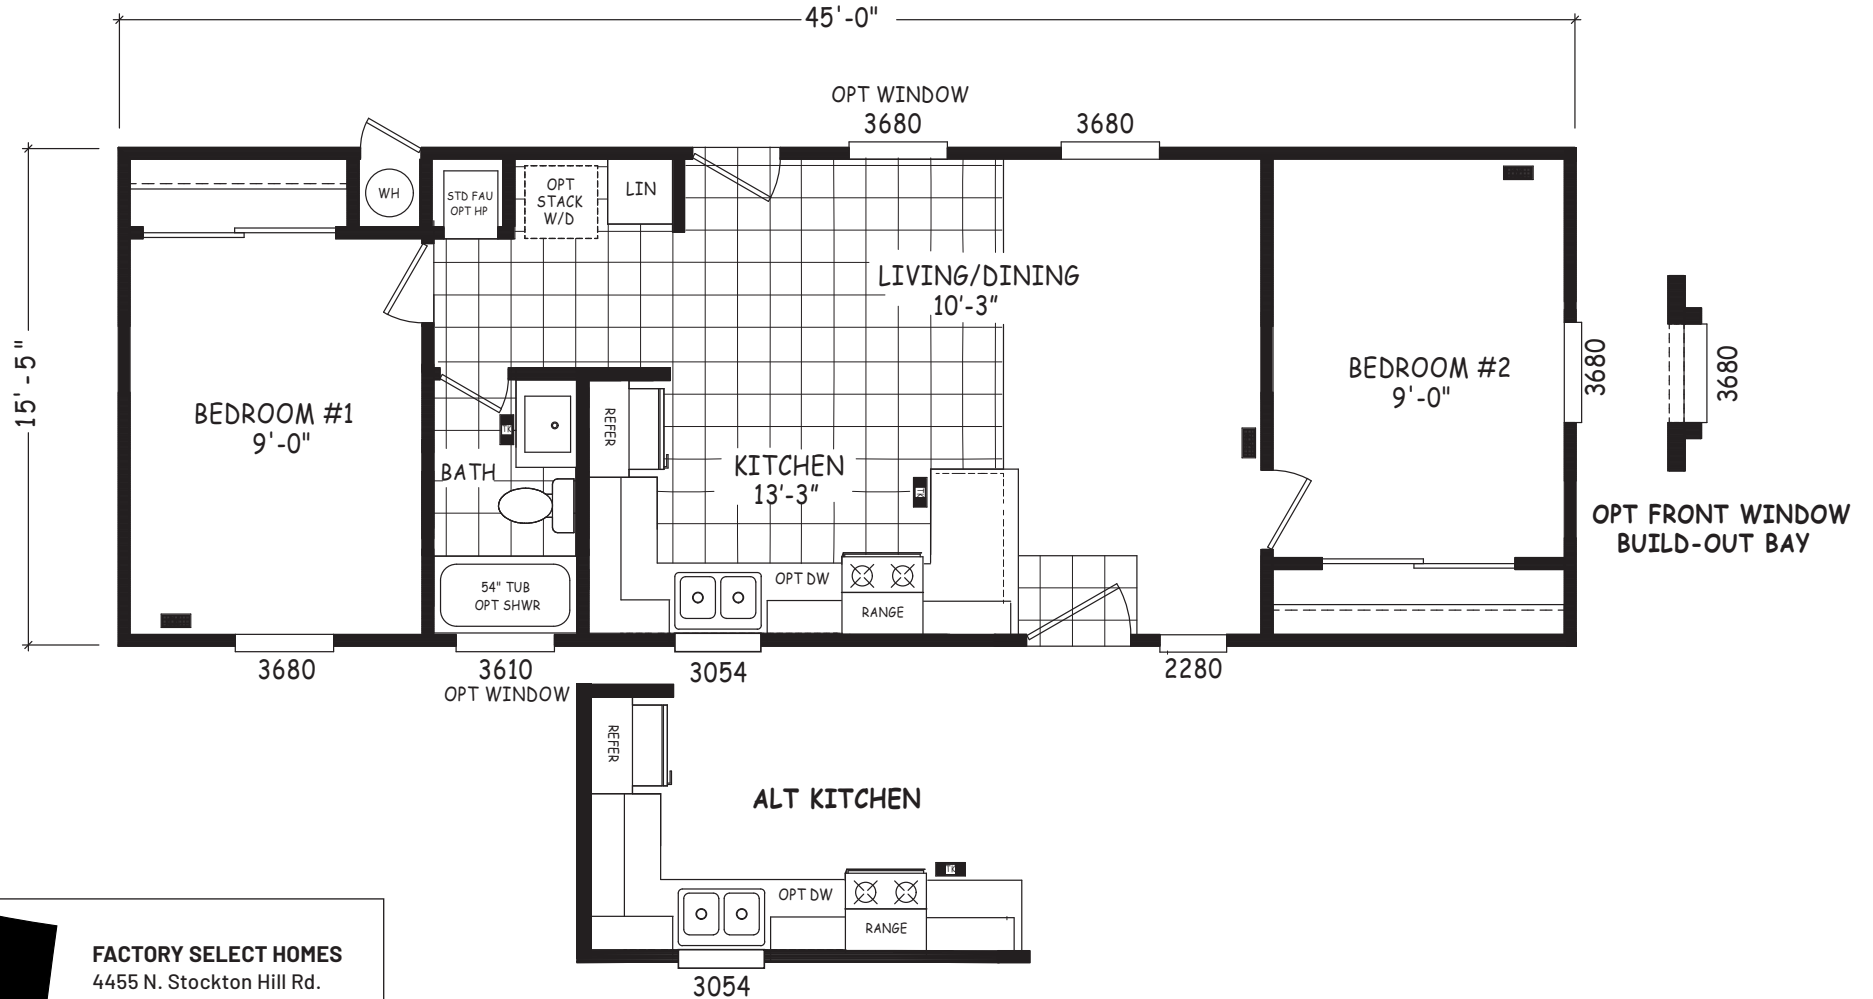

Fawn

Encore Single Wide Series

694 SQ. FT. (Approximate) 2 Bedroom, 1 Bath

Last Updated: 12-12-22

FACTORY SELECT HOMES
 4455 N. Stockton Hill Rd.
 Kingman, AZ 86409

FactorySelectMH.com | 1-800-965-3641

IMPORTANT: Alta Cima Corp reserves the right to modify, cancel or substitute products or features of this event at any time without prior notice or obligation. Pictures and other promotional materials are representative and may depict or contain floor plans, square footages, elevations, options, upgrades, extra design features, decorations, floor coverings, specialty light fixtures, custom paint and wall coverings, window treatments, landscaping, sound and alarm systems, furnishings, appliances, and other designer/decorator features and amenities that are not included as part of the home and/or may not be available at all locations. Home, pricing and community information is subject to change, and homes to prior sale, at any time without notice or obligation. ©2020 Alta Cima Corp. All rights reserved.