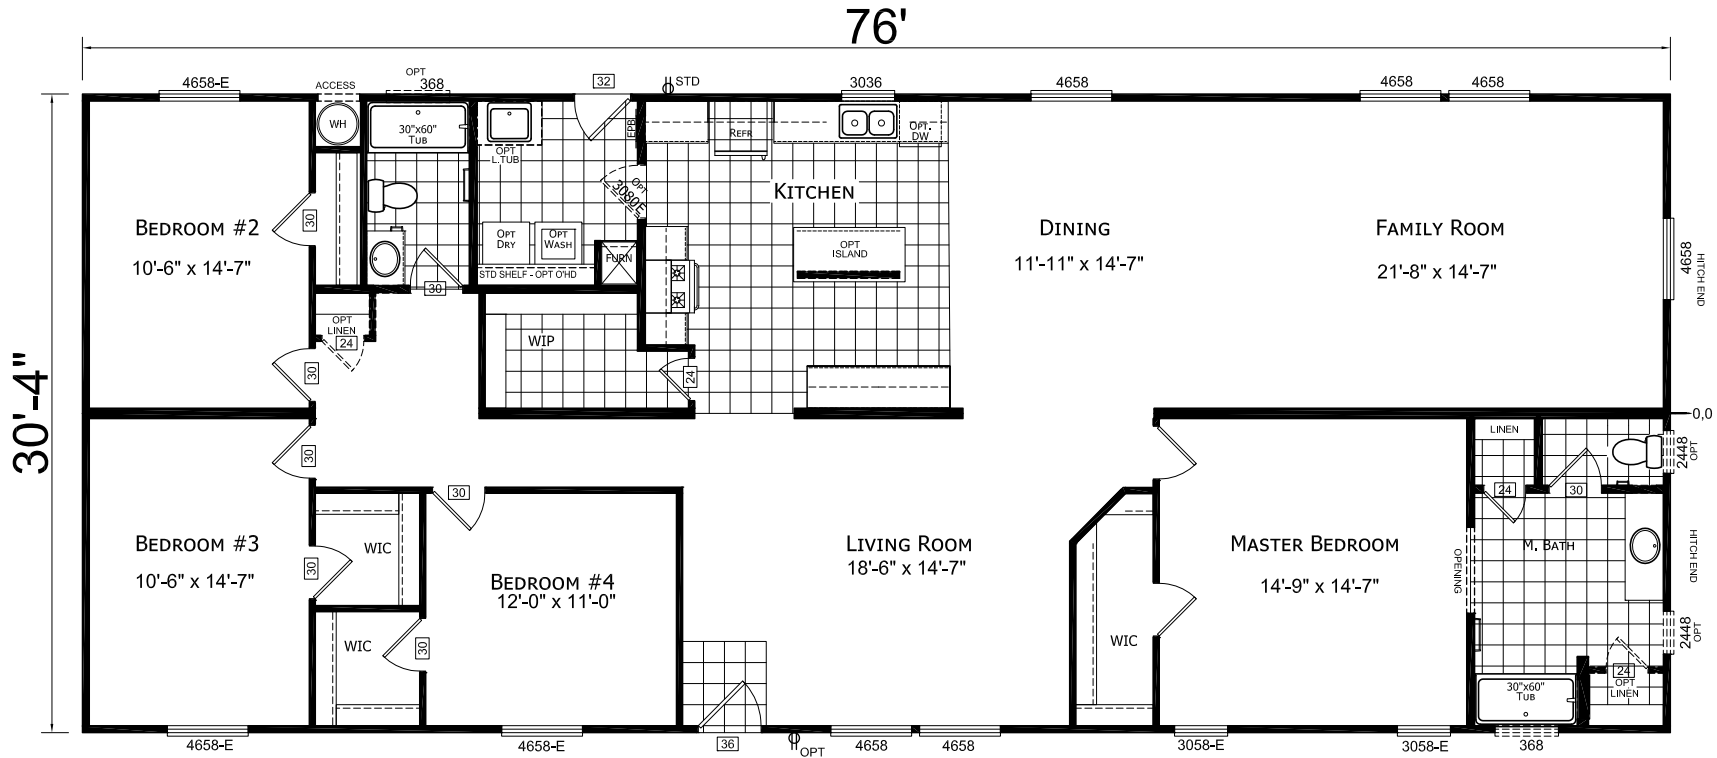

Foundry

American Freedom Series

2,305 SQ. FT. (Approximate) 4 Bedroom, 2 Bath

Last Updated: 11-4-20

FACTORY SELECT HOMES
 4455 N. Stockton Hill Rd.
 Kingman, AZ 86409

FactorySelectMH.com | 1-800-965-3641

IMPORTANT: Alta Cima Corp reserves the right to modify, cancel or substitute products or features of this event at any time without prior notice or obligation. Pictures and other promotional materials are representative and may depict or contain floor plans, square footages, elevations, options, upgrades, extra design features, decorations, floor coverings, specialty light fixtures, custom paint and wall coverings, window treatments, landscaping, sound and alarm systems, furnishings, appliances, and other designer/decorator features and amenities that are not included as part of the home and/or may not be available at all locations. Home, pricing and community information is subject to change, and homes to prior sale, at any time without notice or obligation. ©2020 Alta Cima Corp. All rights reserved.