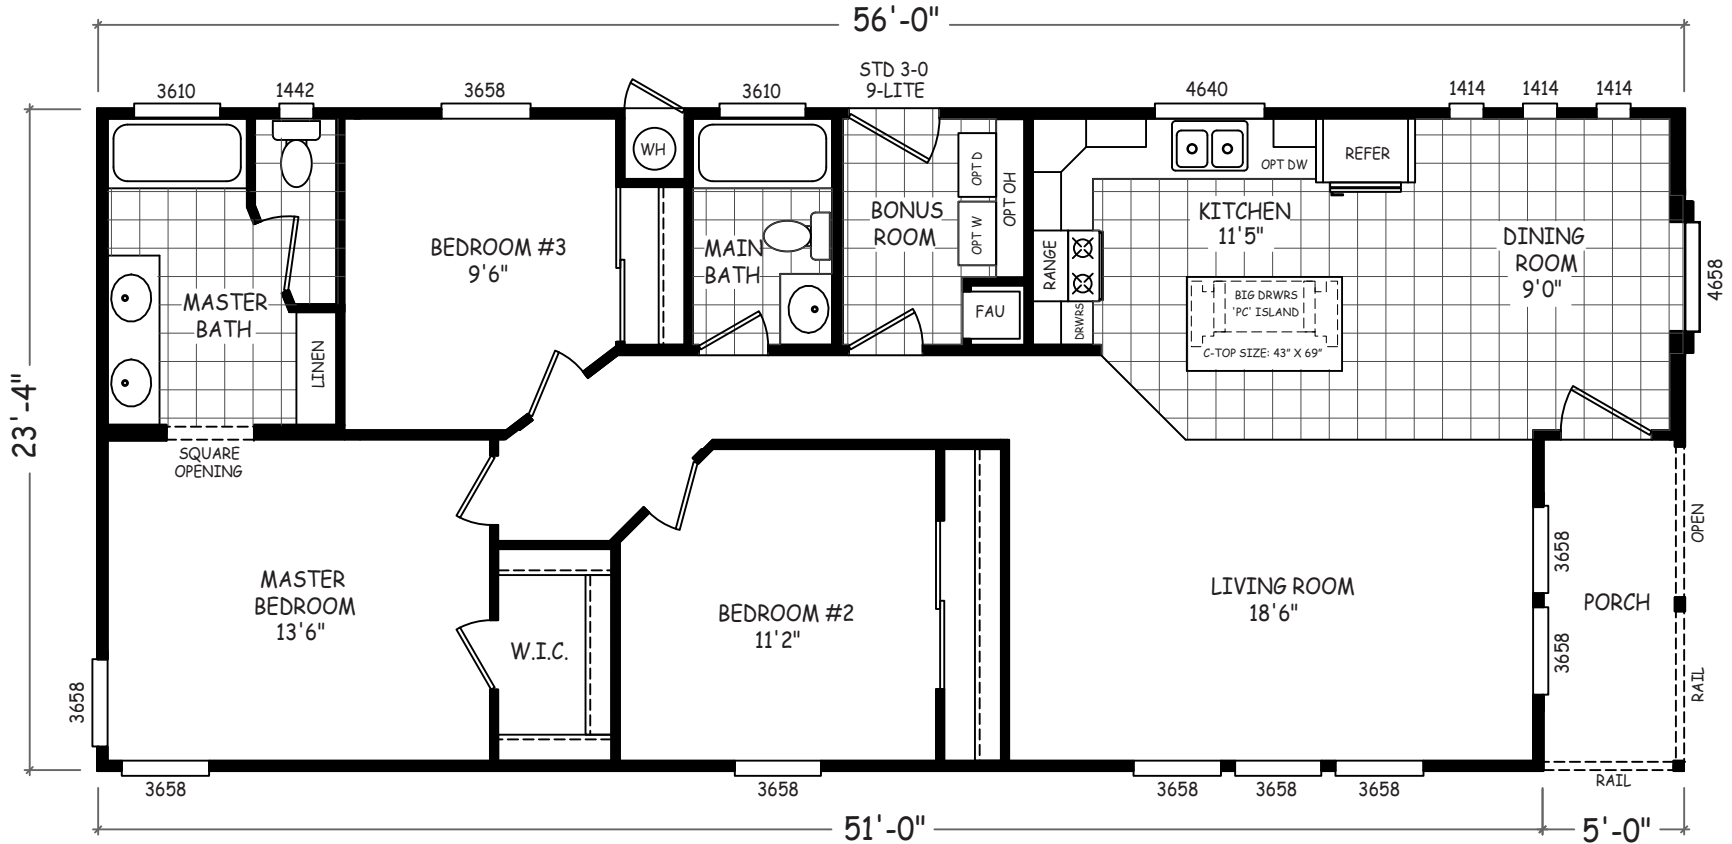

Galilee

Sedona Ridge Classic Series

1,306 SQ. FT. (Approximate) 3 Bedroom, 2 Bath

Last Updated: 2-2-23

FACTORY SELECT HOMES

4455 N. Stockton Hill Rd.
Kingman, AZ 86409

FactorySelectMH.com | 1-800-965-3641

IMPORTANT: Alta Cima Corp reserves the right to modify, cancel or substitute products or features of this event at any time without prior notice or obligation. Pictures and other promotional materials are representative and may depict or contain floor plans, square footages, elevations, options, upgrades, extra design features, decorations, floor coverings, specialty light fixtures, custom paint and wall coverings, window treatments, landscaping, sound and alarm systems, furnishings, appliances, and other designer/decorator features and amenities that are not included as part of the home and/or may not be available at all locations. Home, pricing and community information is subject to change, and homes to prior sale, at any time without notice or obligation. ©2020 Alta Cima Corp. All rights reserved.