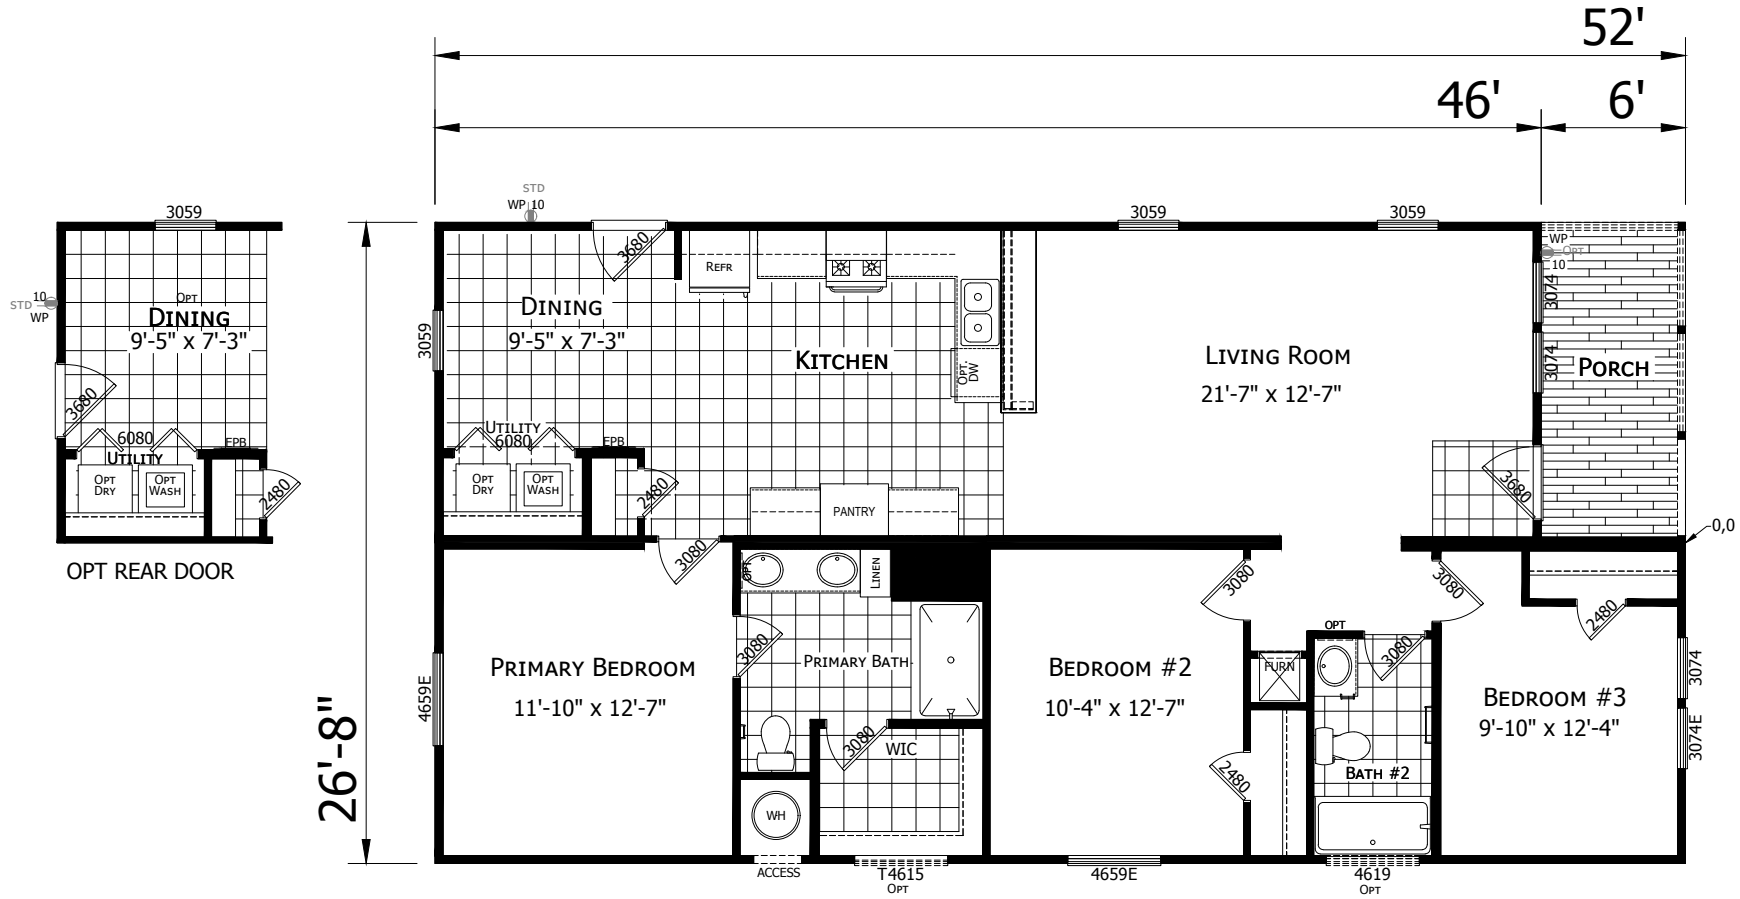

Garland

Champion Select Series

1,387 SQ. FT. (Approximate) 3 Bedroom, 2 Bath

Last Updated: 3-17-25

FACTORY SELECT HOMES
 4455 N. Stockton Hill Rd.
 Kingman, AZ 86409

FactorySelectMH.com | 1-800-965-3641

IMPORTANT: Alta Cima Corp reserves the right to modify, cancel or substitute products or features of this event at any time without prior notice or obligation. Pictures and other promotional materials are representative and may depict or contain floor plans, square footages, elevations, options, upgrades, extra design features, decorations, floor coverings, specialty light fixtures, custom paint and wall coverings, window treatments, landscaping, sound and alarm systems, furnishings, appliances, and other designer/decorator features and amenities that are not included as part of the home and/or may not be available at all locations. Home, pricing and community information is subject to change, and homes to prior sale, at any time without notice or obligation. ©2020 Alta Cima Corp. All rights reserved.