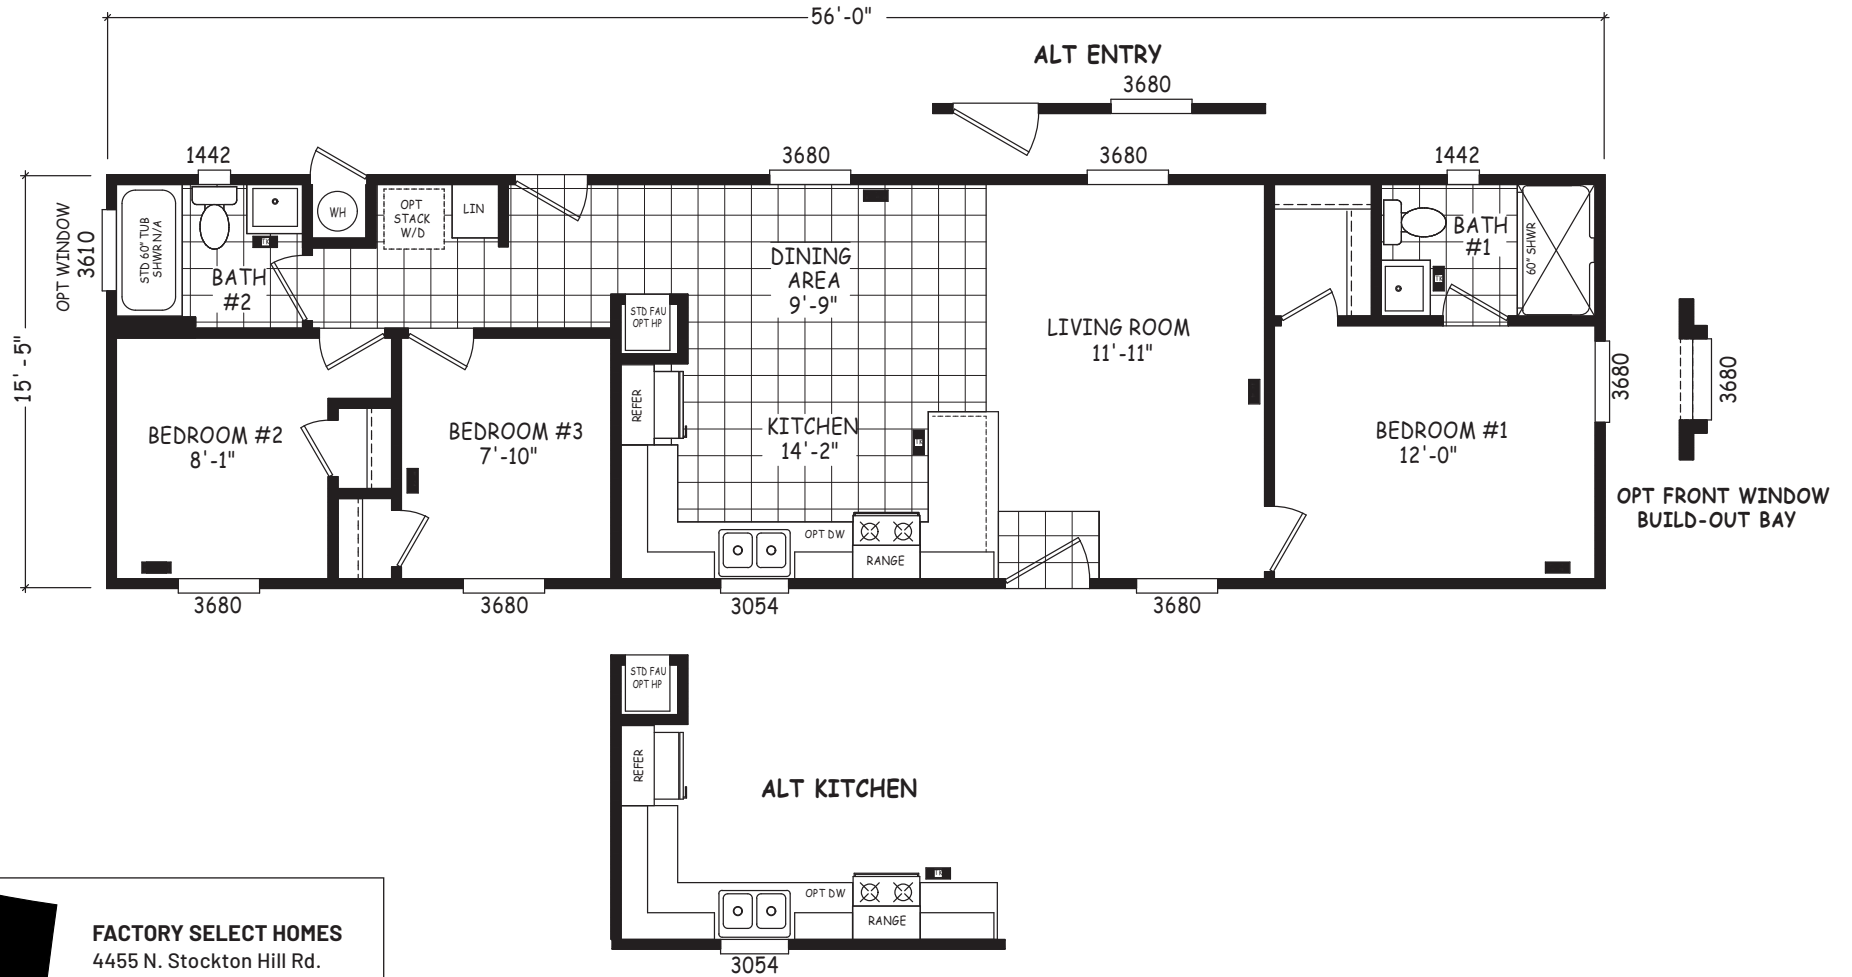

# Garnet

Encore Single Wide Series

864 SQ. FT. (Approximate) 3 Bedroom, 2 Bath

Last Updated: 12-12-22

**FACTORY SELECT HOMES**  
 4455 N. Stockton Hill Rd.  
 Kingman, AZ 86409

**FactorySelectMH.com | 1-800-965-3641**