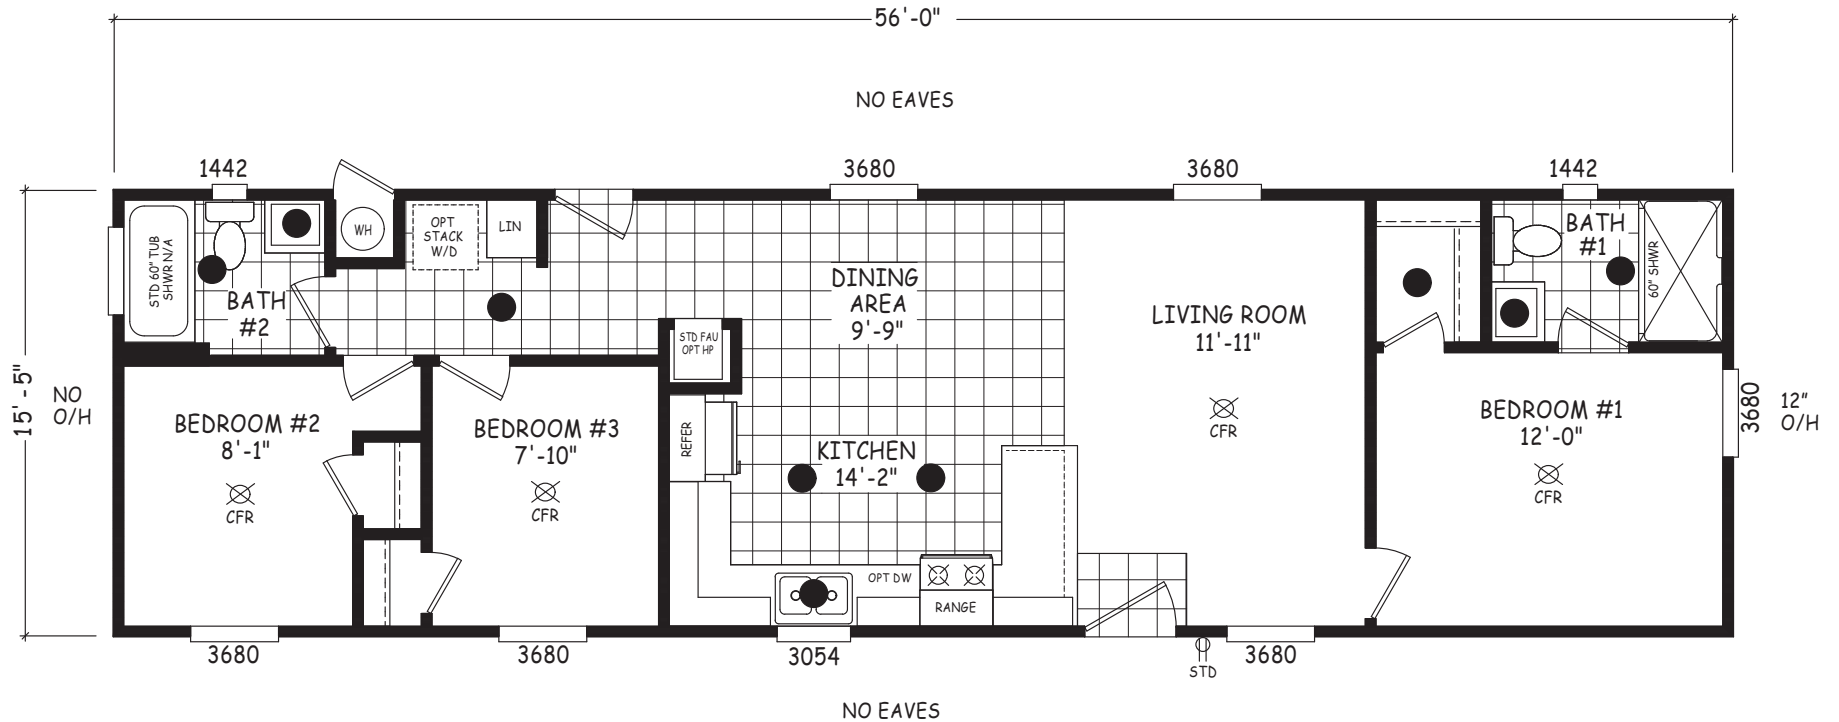

# Garnet

Encore Single Wide Series

864 SQ. FT. (Approximate) 3 Bedroom, 2 Bath

Last Updated: 6-25-25

**FACTORY SELECT HOMES**

4455 N. Stockton Hill Rd.  
Kingman, AZ 86409

**FactorySelectMH.com | 1-800-965-3641**