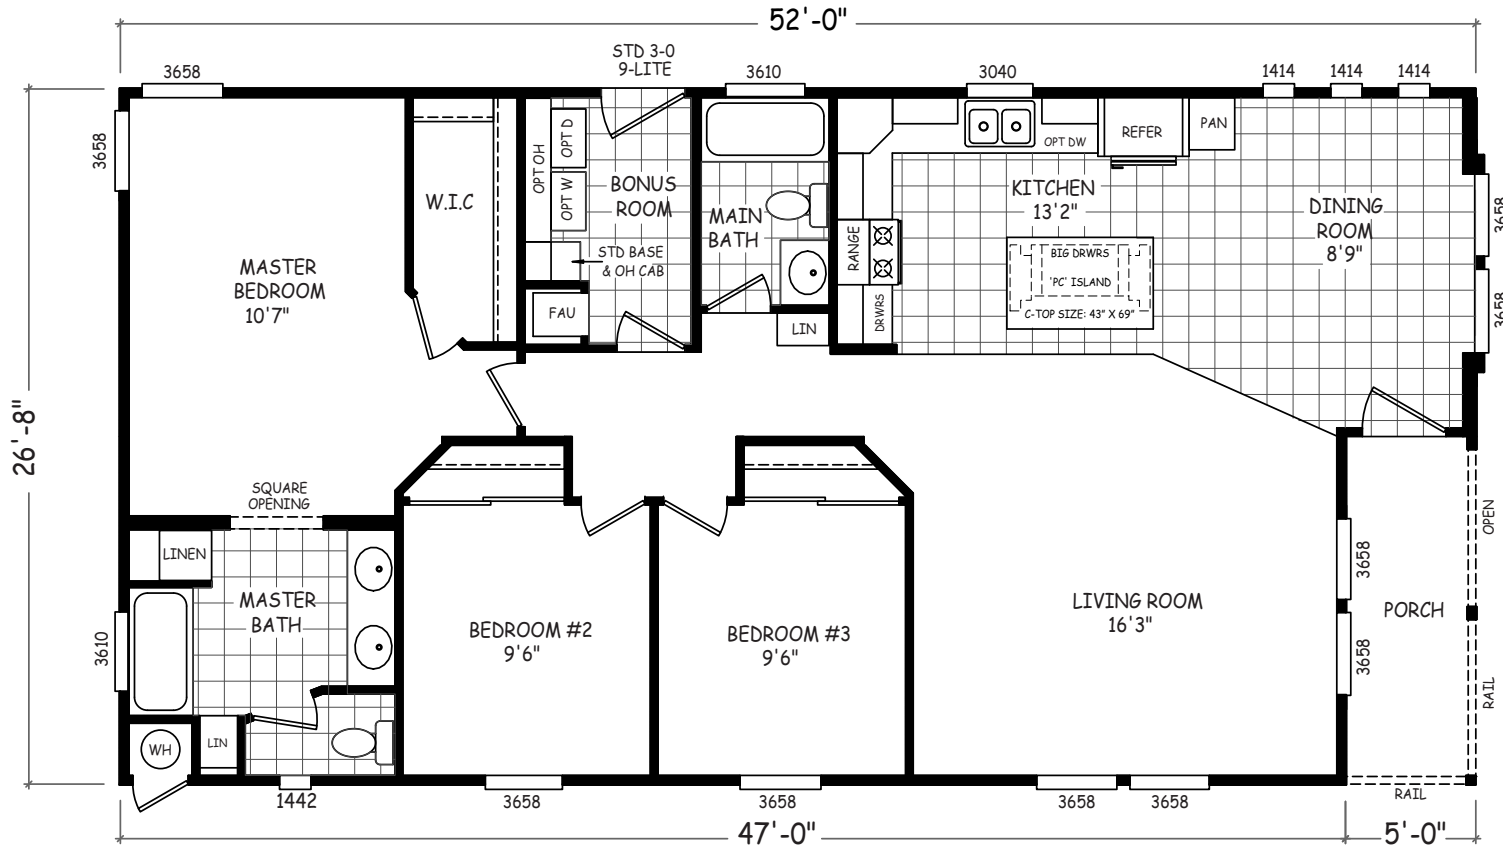

# Grenfell

Sedona Ridge Classic Series

1,386 SQ. FT. (Approximate) 3 Bedroom, 2 Bath

Last Updated: 2-2-23

**FACTORY SELECT HOMES**

4455 N. Stockton Hill Rd.  
Kingman, AZ 86409

**FactorySelectMH.com | 1-800-965-3641**