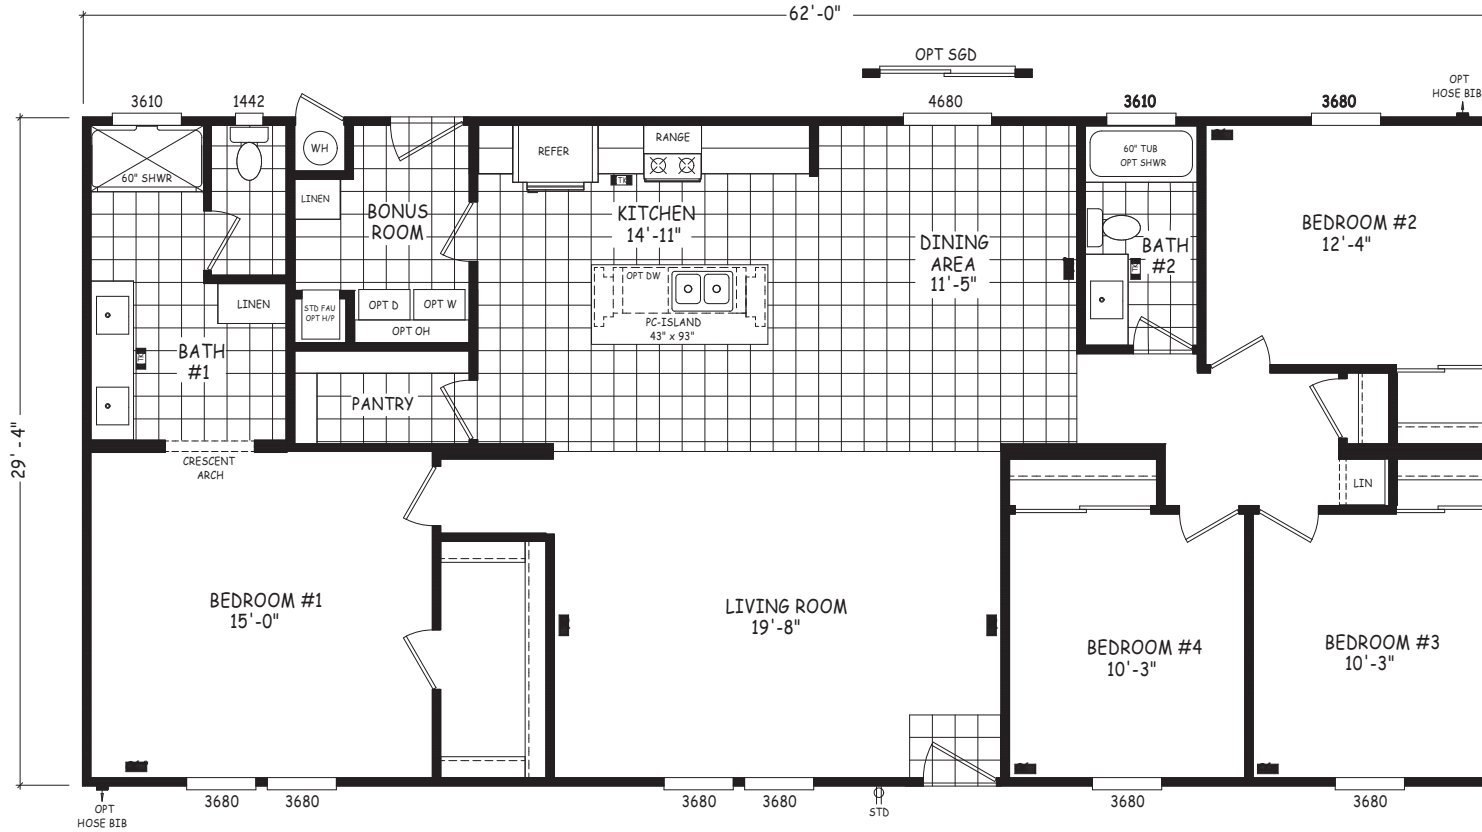

Hillrose

Pinnacle Series

1,818 SQ. FT. (Approximate) 4 Bedroom, 2 Bath

Last Updated: 8-22-22

FACTORY SELECT HOMES
 4455 N. Stockton Hill Rd.
 Kingman, AZ 86409

FactorySelectMH.com | 1-800-965-3641

IMPORTANT: Alta Cima Corp reserves the right to modify, cancel or substitute products or features of this event at any time without prior notice or obligation. Pictures and other promotional materials are representative and may depict or contain floor plans, square footages, elevations, options, upgrades, extra design features, decorations, floor coverings, specialty light fixtures, custom paint and wall coverings, window treatments, landscaping, sound and alarm systems, furnishings, appliances, and other designer/decorator features and amenities that are not included as part of the home and/or may not be available at all locations. Home, pricing and community information is subject to change, and homes to prior sale, at any time without notice or obligation. ©2020 Alta Cima Corp. All rights reserved.