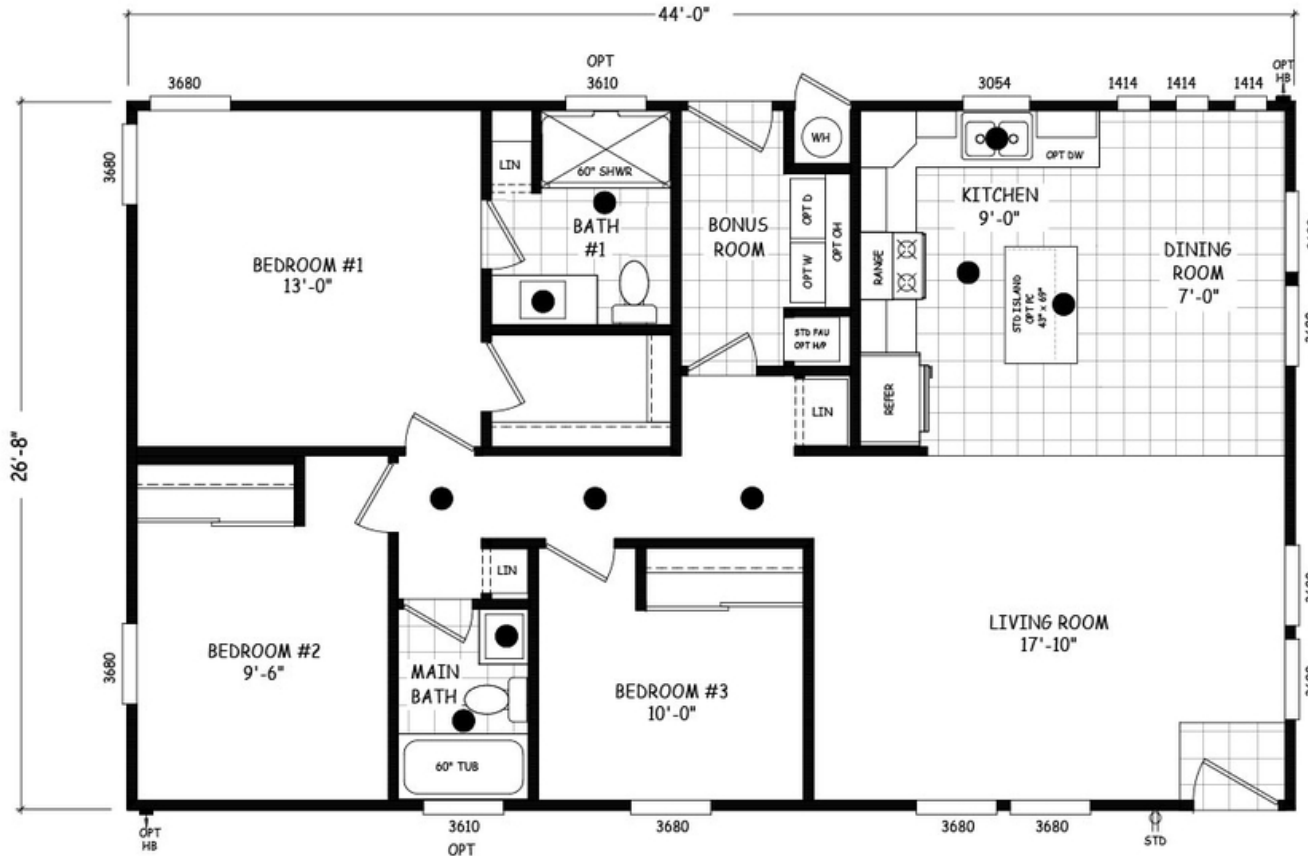

Hudgins

Edge Series

1,174 SQ. FT. (Approximate) 3 Bedroom, 2 Bath

Last Updated: 7-24-24

FACTORY SELECT HOMES

4455 N. Stockton Hill Rd.
Kingman, AZ 86409

FactorySelectMH.com | 1-800-965-3641

IMPORTANT: Alta Cima Corp reserves the right to modify, cancel or substitute products or features of this event at any time without prior notice or obligation. Pictures and other promotional materials are representative and may depict or contain floor plans, square footages, elevations, options, upgrades, extra design features, decorations, floor coverings, specialty light fixtures, custom paint and wall coverings, window treatments, landscaping, sound and alarm systems, furnishings, appliances, and other designer/decorator features and amenities that are not included as part of the home and/or may not be available at all locations. Home, pricing and community information is subject to change, and homes to prior sale, at any time without notice or obligation. ©2020 Alta Cima Corp. All rights reserved.