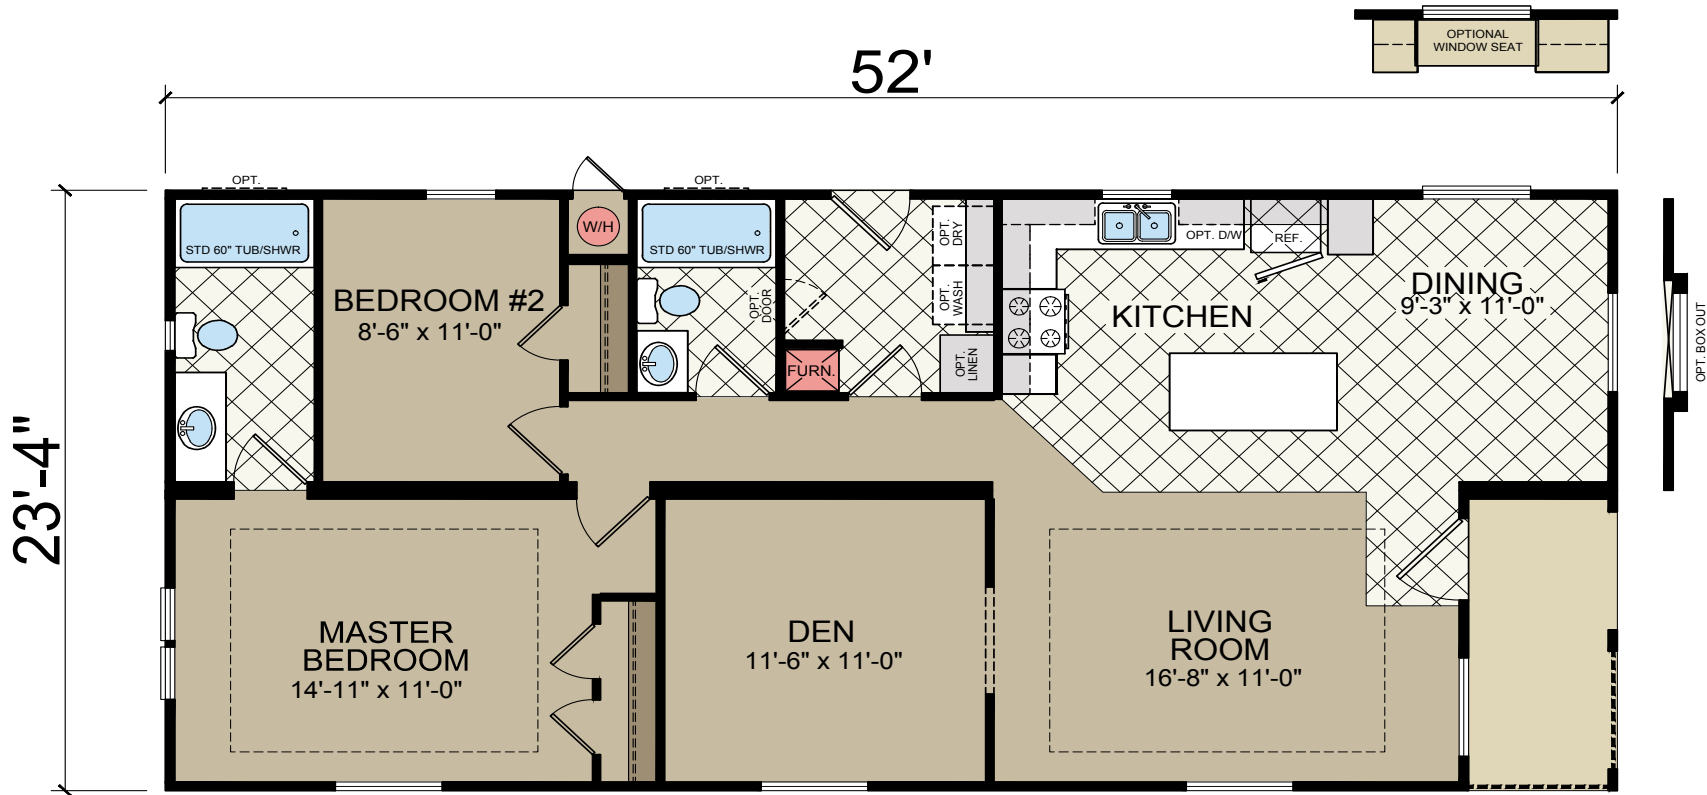

# Laconia

Palmetto Series

1,151 SQ. FT. (Approximate) 2 Bedroom, 2 Bath

Last Updated: 11-6-20