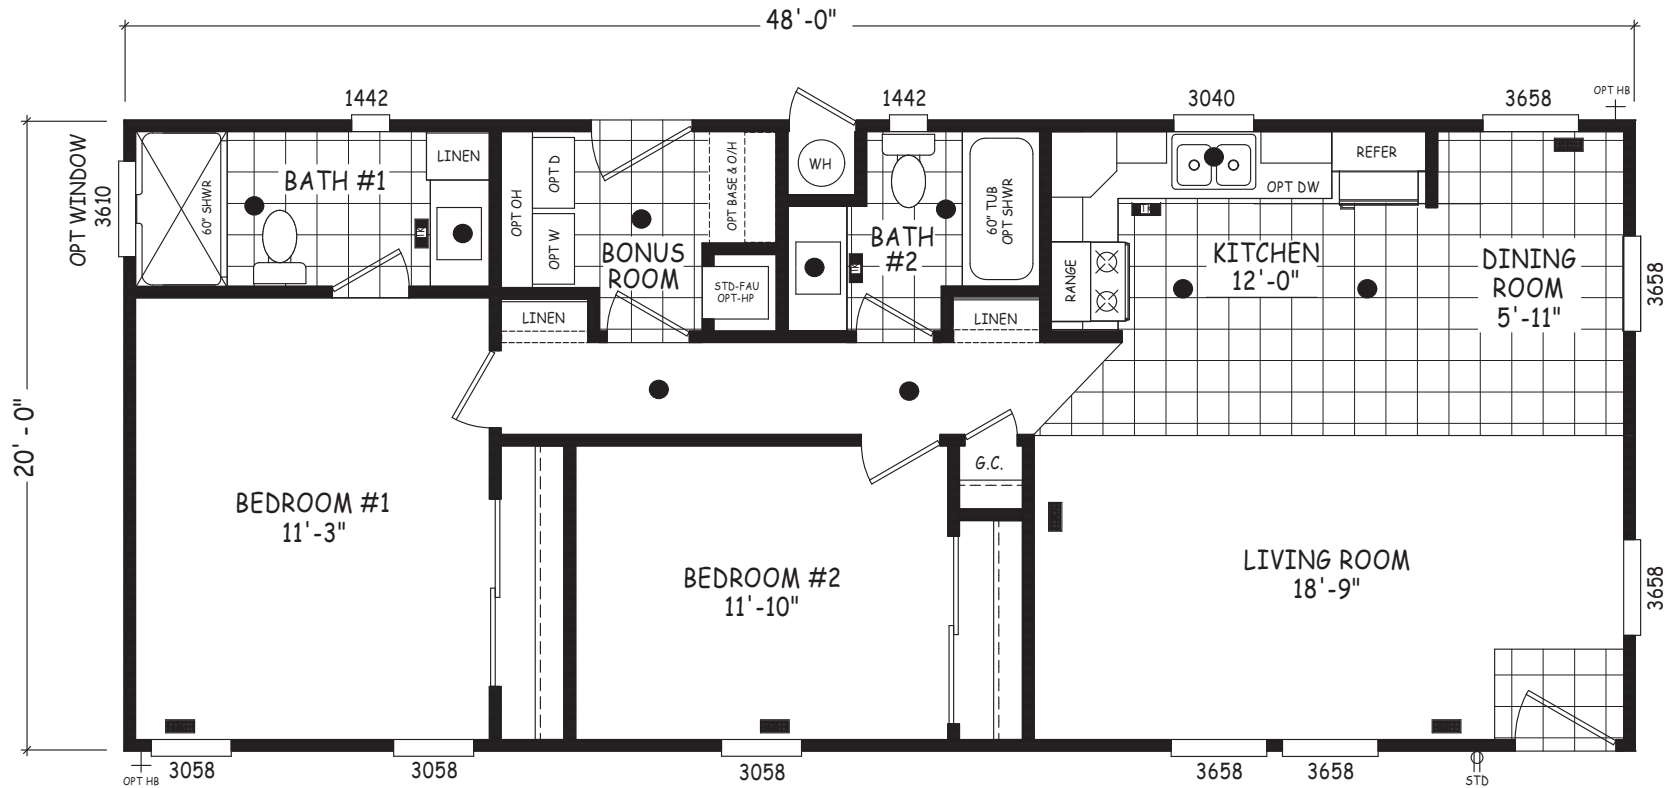

Los Altos

Edge Series

960 SQ. FT. (Approximate) 2 Bedroom, 2 Bath

Last Updated: 5-21-24

FACTORY SELECT HOMES
 4455 N. Stockton Hill Rd.
 Kingman, AZ 86409

FactorySelectMH.com | 1-800-965-3641

IMPORTANT: Alta Cima Corp reserves the right to modify, cancel or substitute products or features of this event at any time without prior notice or obligation. Pictures and other promotional materials are representative and may depict or contain floor plans, square footages, elevations, options, upgrades, extra design features, decorations, floor coverings, specialty light fixtures, custom paint and wall coverings, window treatments, landscaping, sound and alarm systems, furnishings, appliances, and other designer/decorator features and amenities that are not included as part of the home and/or may not be available at all locations. Home, pricing and community information is subject to change, and homes to prior sale, at any time without notice or obligation. ©2020 Alta Cima Corp. All rights reserved.