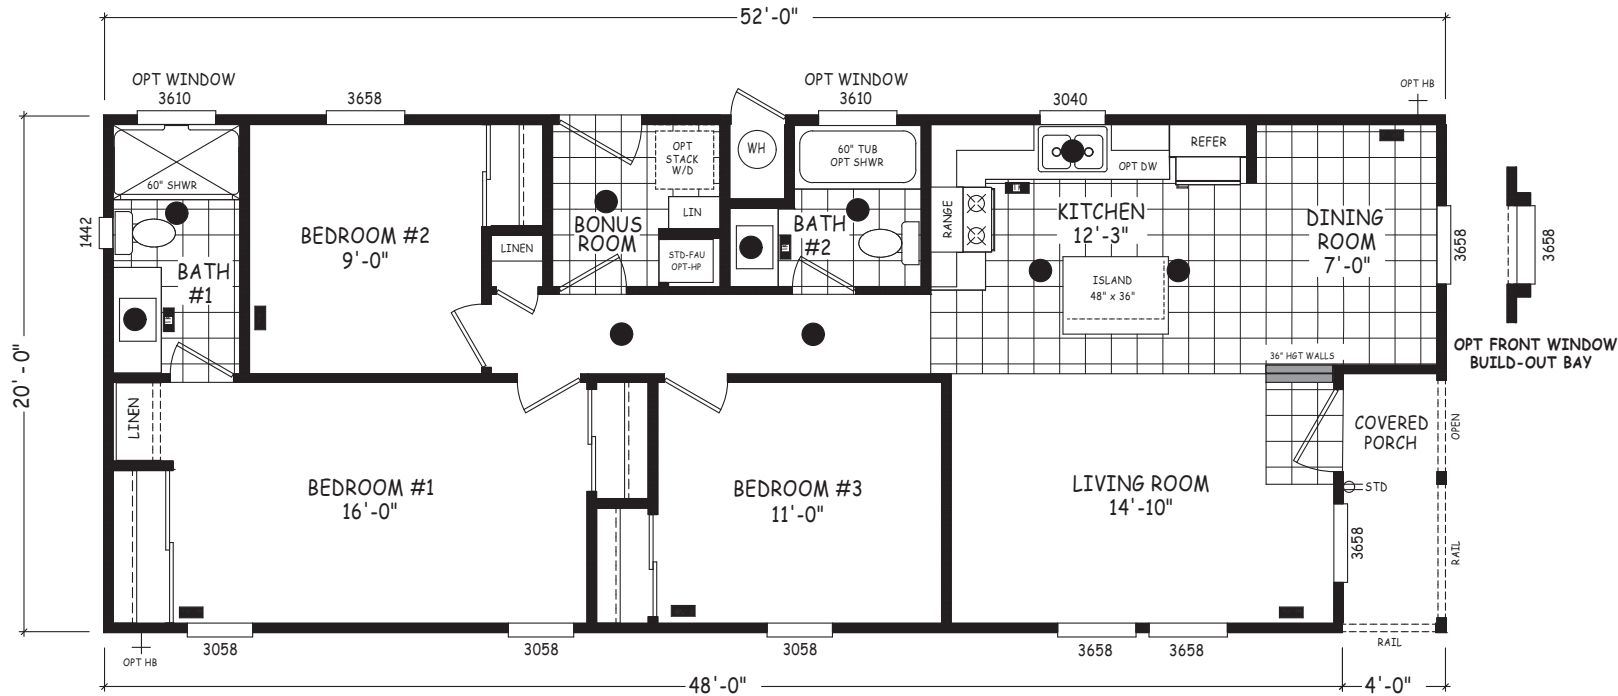

# Madera

Edge Series

1,040 SQ. FT. (Approximate) 3 Bedroom, 2 Bath

Last Updated: 5-21-24

3658  
OPT DEN  
(REPLACES BEDROOM #3)

**FACTORY SELECT HOMES**  
4455 N. Stockton Hill Rd.  
Kingman, AZ 86409

**FactorySelectMH.com | 1-800-965-3641**