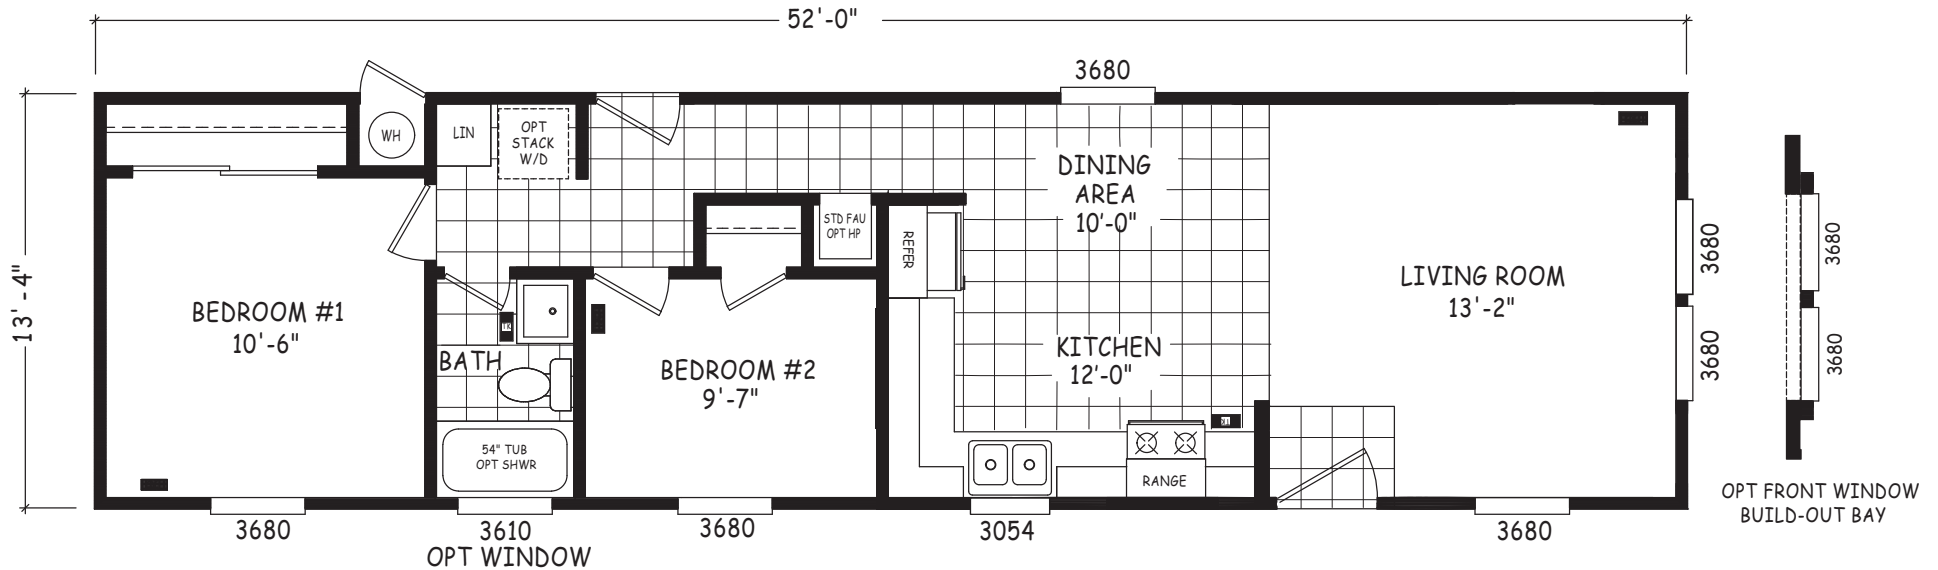

Magenta

Encore Single Wide Series

694 SQ. FT. (Approximate) 2 Bedroom, 2 Bath

Last Updated: 12-12-22

FACTORY SELECT HOMES

4455 N. Stockton Hill Rd.
Kingman, AZ 86409

FactorySelectMH.com | 1-800-965-3641

IMPORTANT: Alta Cima Corp reserves the right to modify, cancel or substitute products or features of this event at any time without prior notice or obligation. Pictures and other promotional materials are representative and may depict or contain floor plans, square footages, elevations, options, upgrades, extra design features, decorations, floor coverings, specialty light fixtures, custom paint and wall coverings, window treatments, landscaping, sound and alarm systems, furnishings, appliances, and other designer/decorator features and amenities that are not included as part of the home and/or may not be available at all locations. Home, pricing and community information is subject to change, and homes to prior sale, at any time without notice or obligation. ©2020 Alta Cima Corp. All rights reserved.