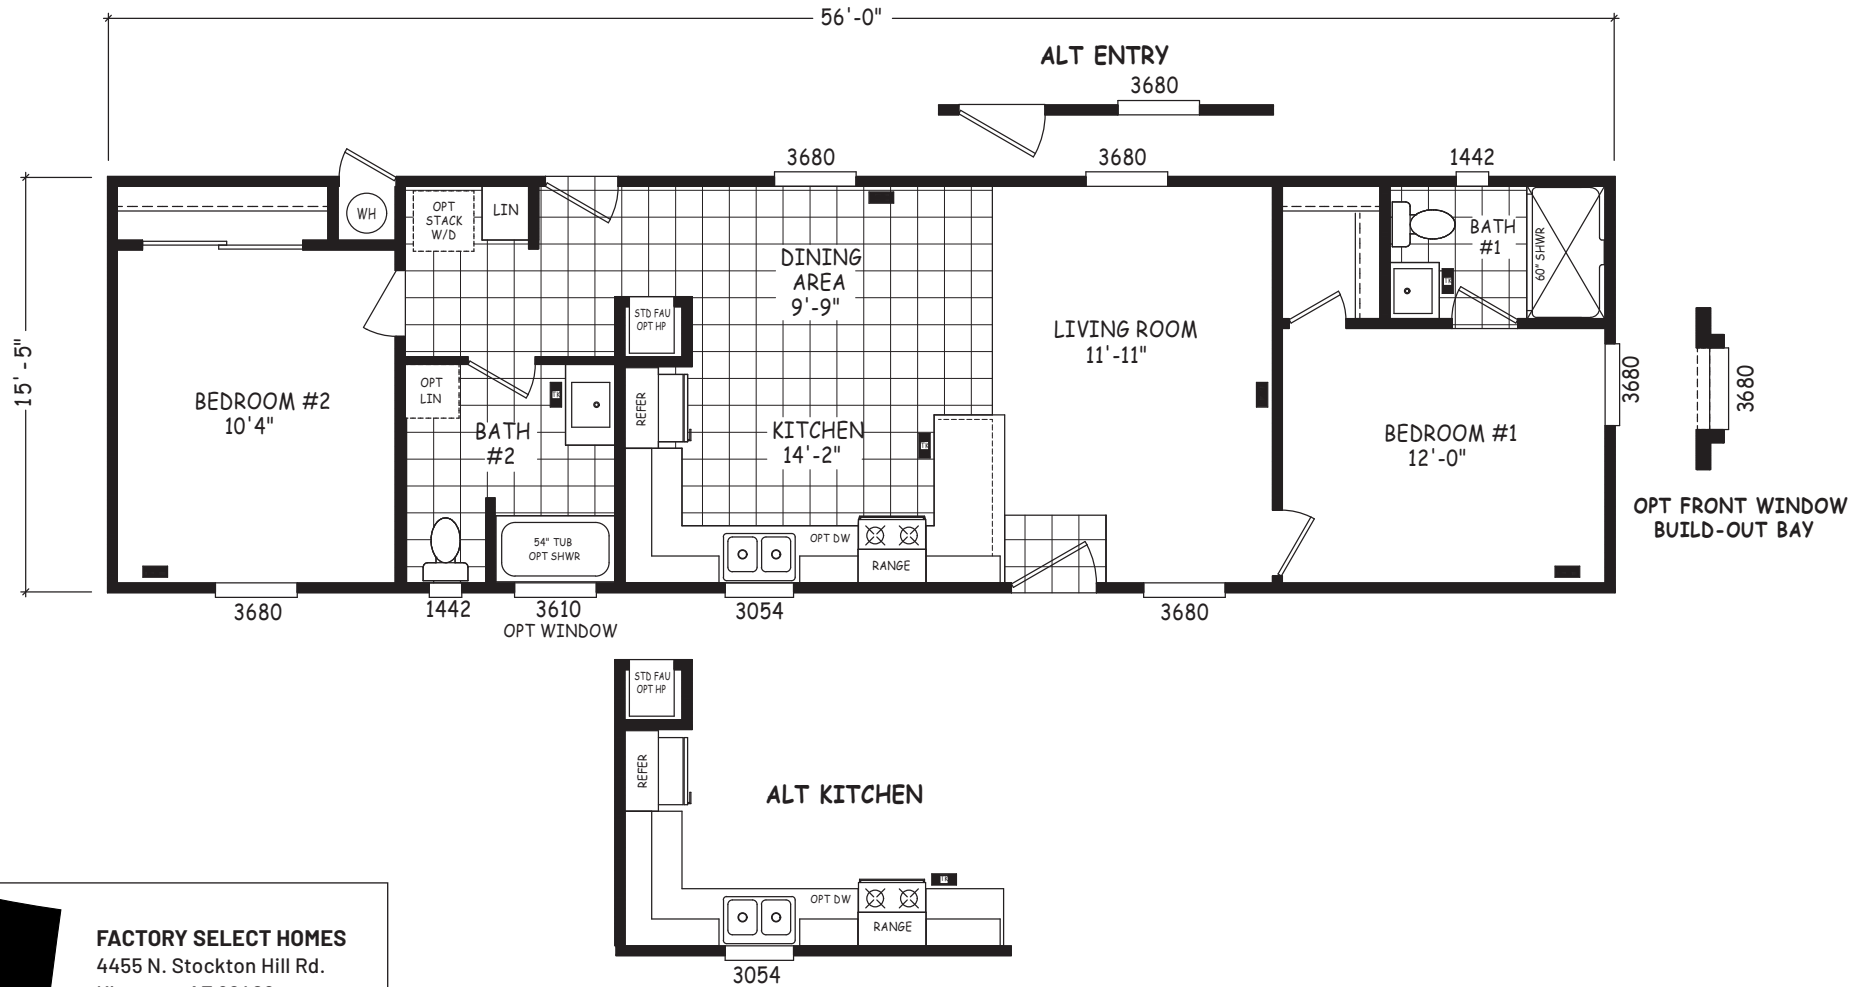

# Mauve

Encore Single Wide Series

864 SQ. FT. (Approximate) 2 Bedroom, 2 Bath

Last Updated: 12-12-22

**FACTORY SELECT HOMES**  
 4455 N. Stockton Hill Rd.  
 Kingman, AZ 86409

**FactorySelectMH.com | 1-800-965-3641**