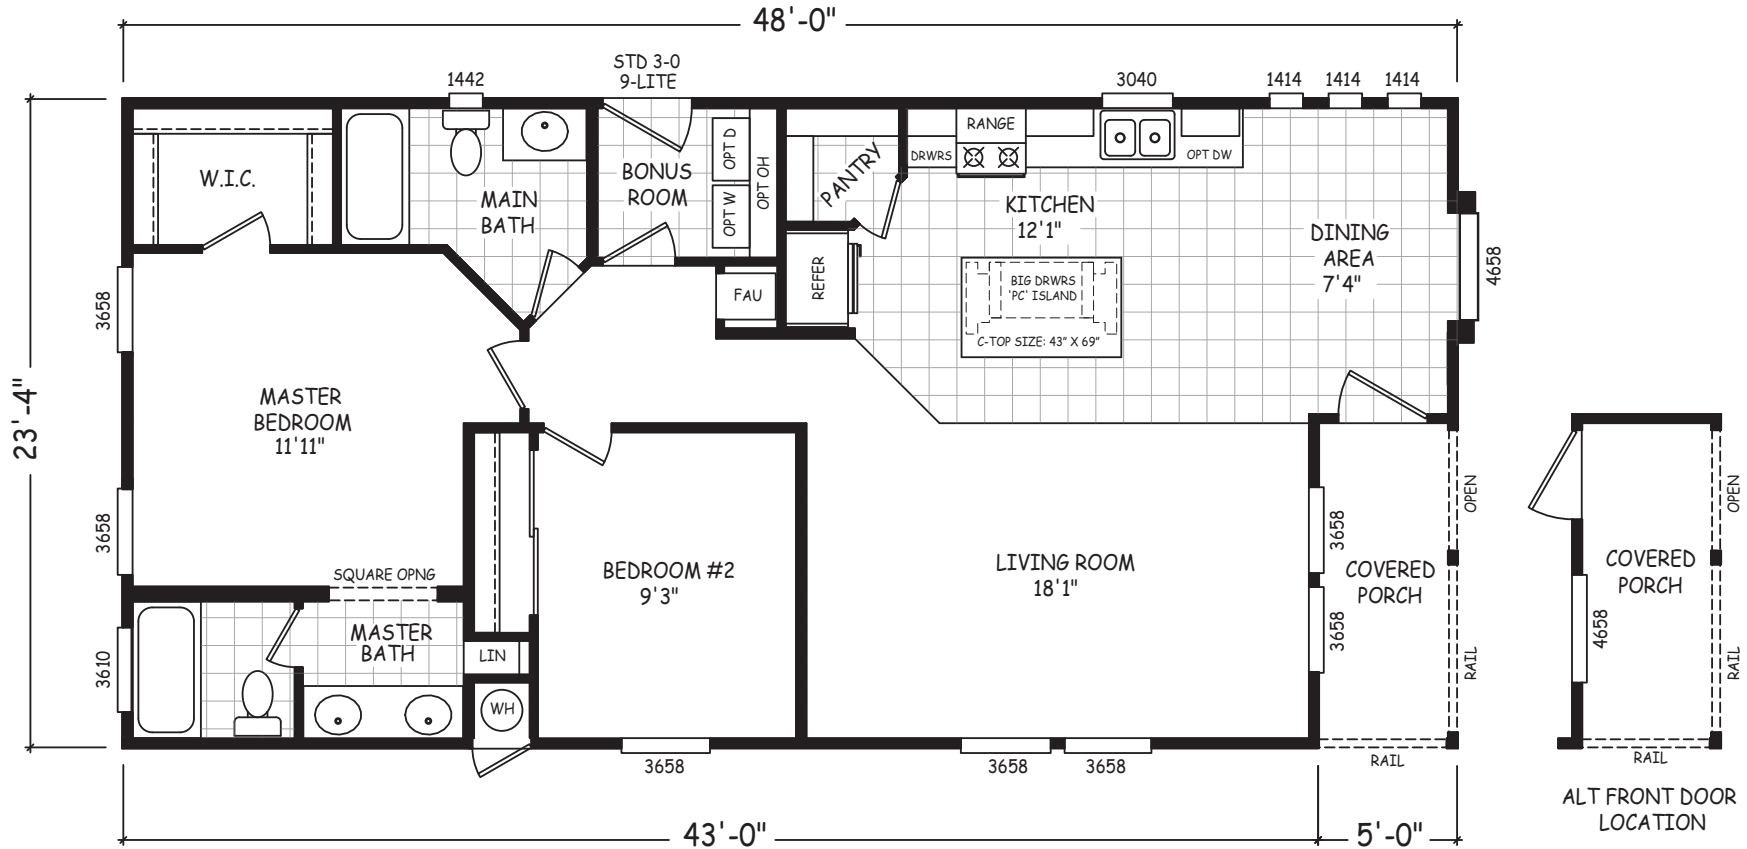

# Mazenod

Sedona Ridge Classic Series

1,120 SQ. FT. (Approximate) 2 Bedroom, 2 Bath

Last Updated: 2-2-23

**FACTORY SELECT HOMES**

4455 N. Stockton Hill Rd.  
Kingman, AZ 86409

**FactorySelectMH.com | 1-800-965-3641**