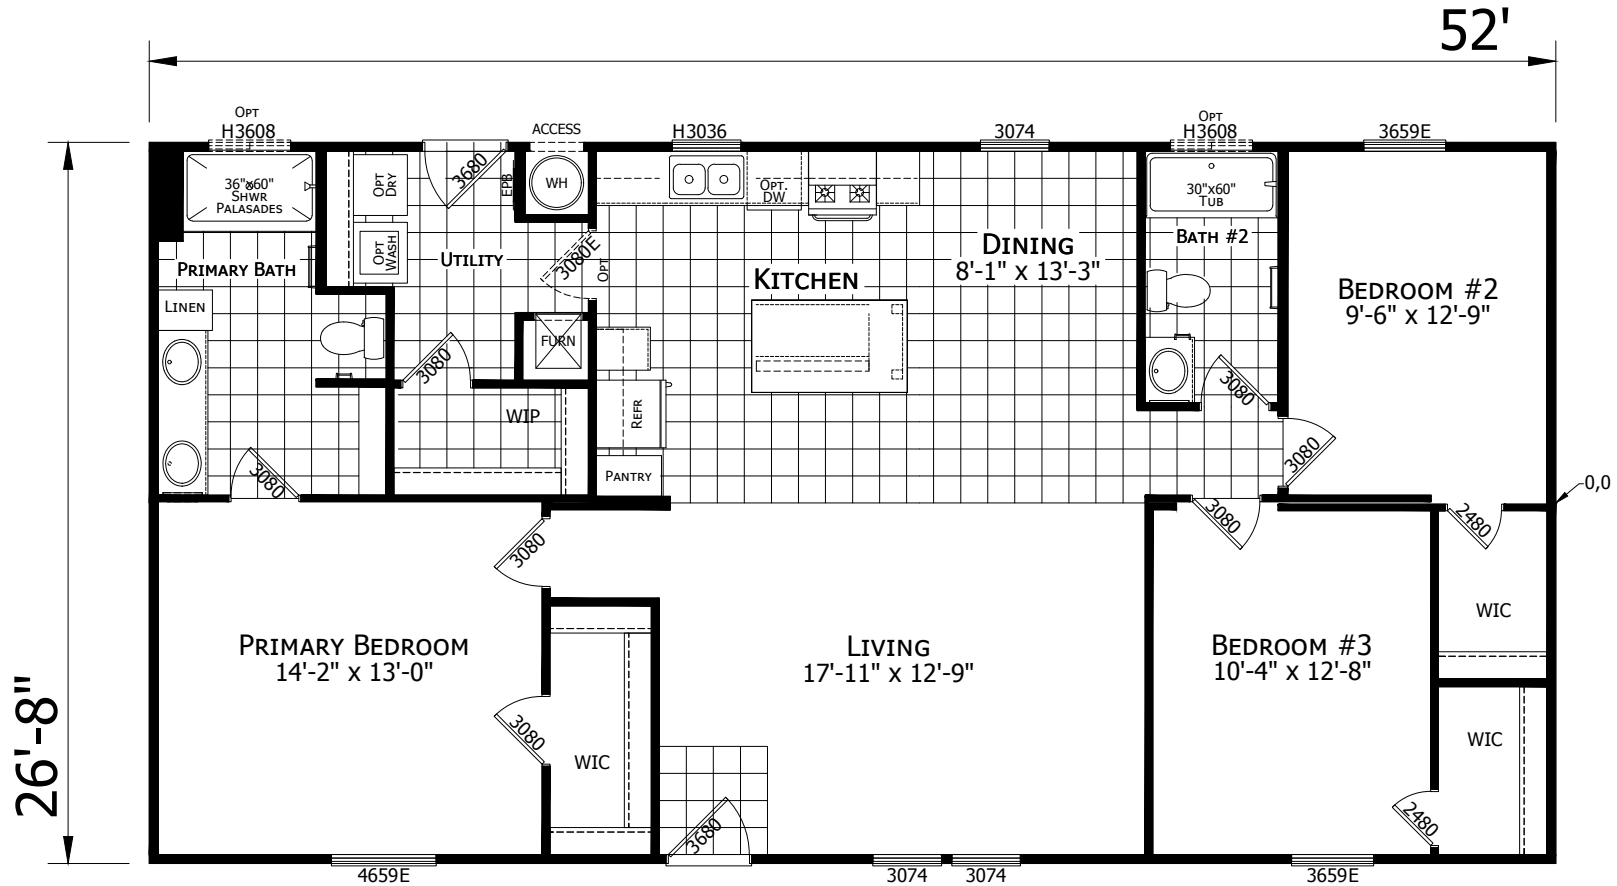

# McCull

Champion Select Series

1,387 SQ. FT. (Approximate) 3 Bedroom, 2 Bath

Last Updated: 3-17-25

**FACTORY SELECT HOMES**

4455 N. Stockton Hill Rd.  
Kingman, AZ 86409

**FactorySelectMH.com | 1-800-965-3641**