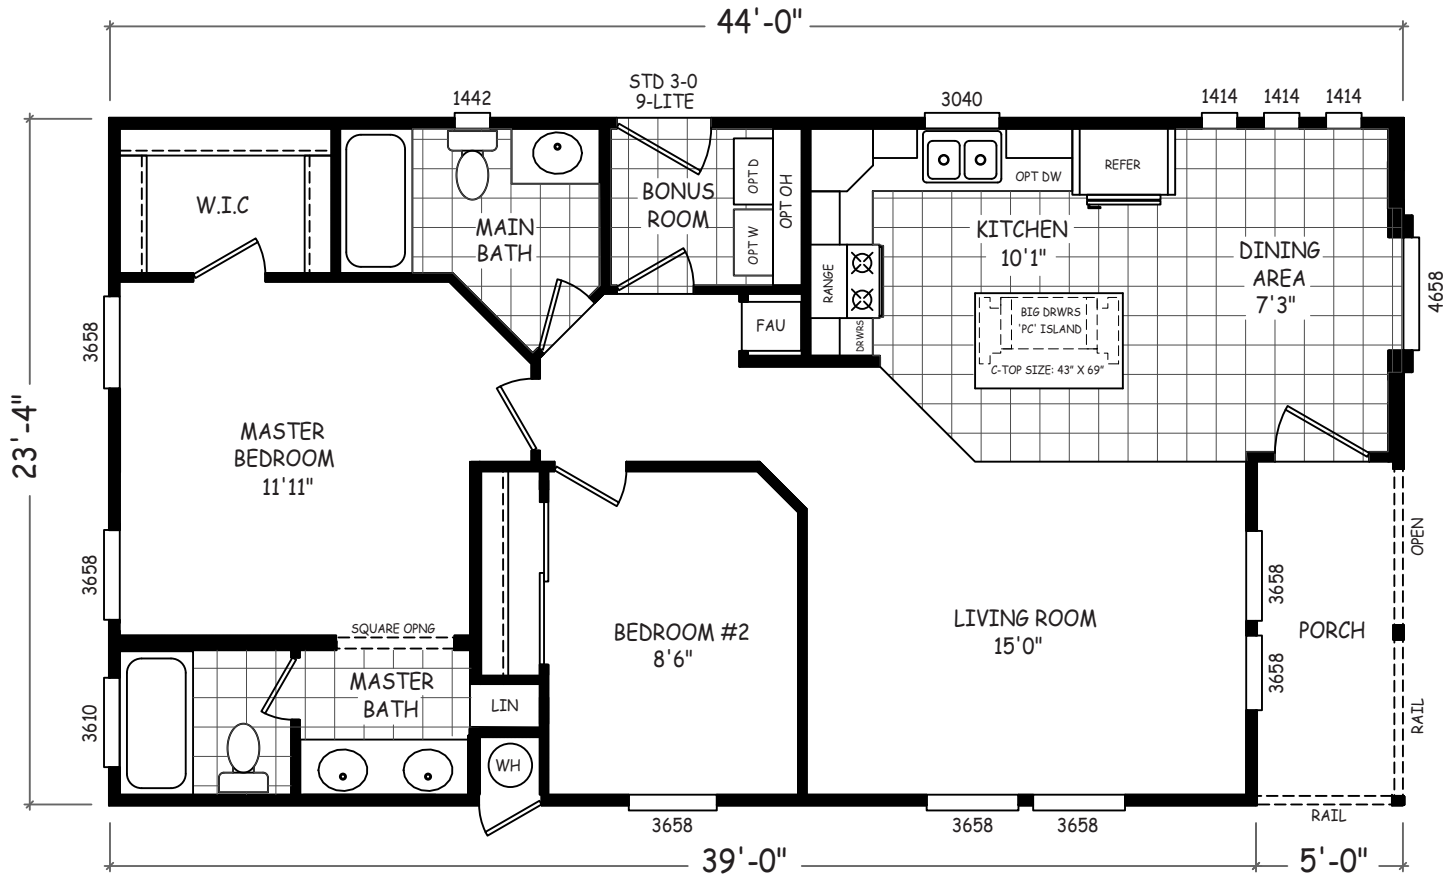

# Melaval

Sedona Ridge Classic Series

1,027 SQ. FT. (Approximate) 2 Bedroom, 2 Bath

Last Updated: 2-2-23

**FACTORY SELECT HOMES**

4455 N. Stockton Hill Rd.  
Kingman, AZ 86409

**FactorySelectMH.com | 1-800-965-3641**