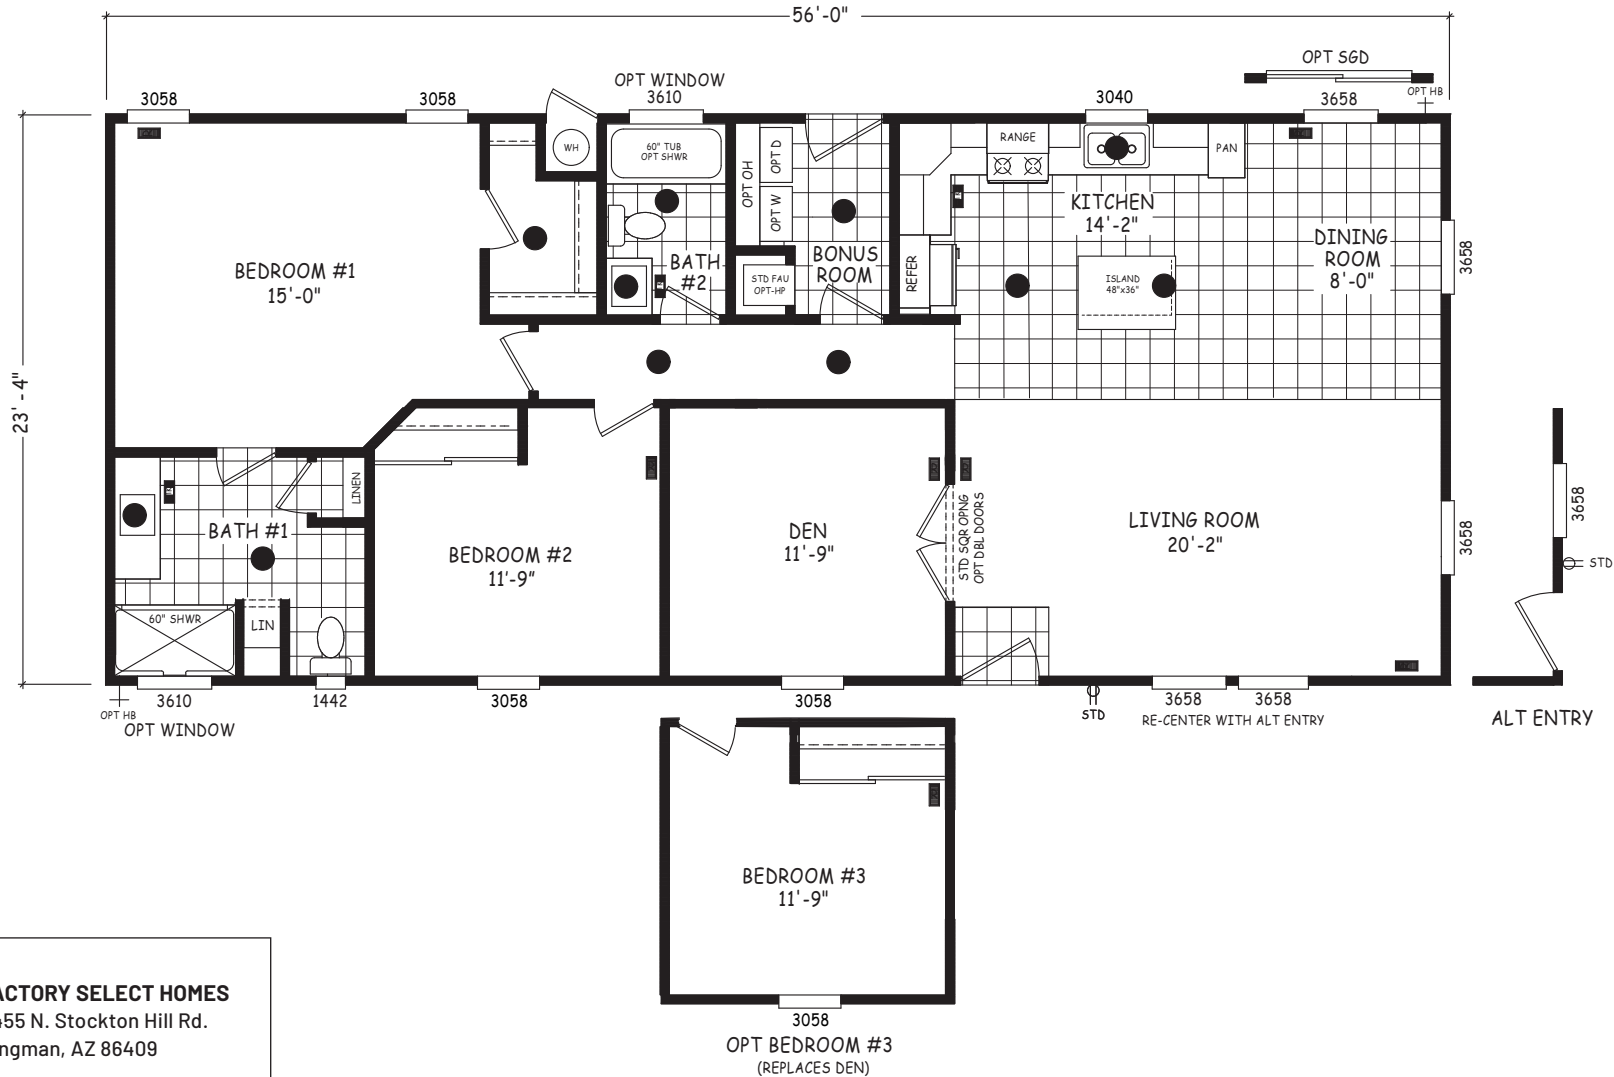

Milligan

Edge Series

1,307 SQ. FT. (Approximate) 2 Bedroom, 2 Bath

Last Updated: 5-21-24

FACTORY SELECT HOMES
 4455 N. Stockton Hill Rd.
 Kingman, AZ 86409

FactorySelectMH.com | 1-800-965-3641

IMPORTANT: Alta Cima Corp reserves the right to modify, cancel or substitute products or features of this event at any time without prior notice or obligation. Pictures and other promotional materials are representative and may depict or contain floor plans, square footages, elevations, options, upgrades, extra design features, decorations, floor coverings, specialty light fixtures, custom paint and wall coverings, window treatments, landscaping, sound and alarm systems, furnishings, appliances, and other designer/decorator features and amenities that are not included as part of the home and/or may not be available at all locations. Home, pricing and community information is subject to change, and homes to prior sale, at any time without notice or obligation. ©2020 Alta Cima Corp. All rights reserved.