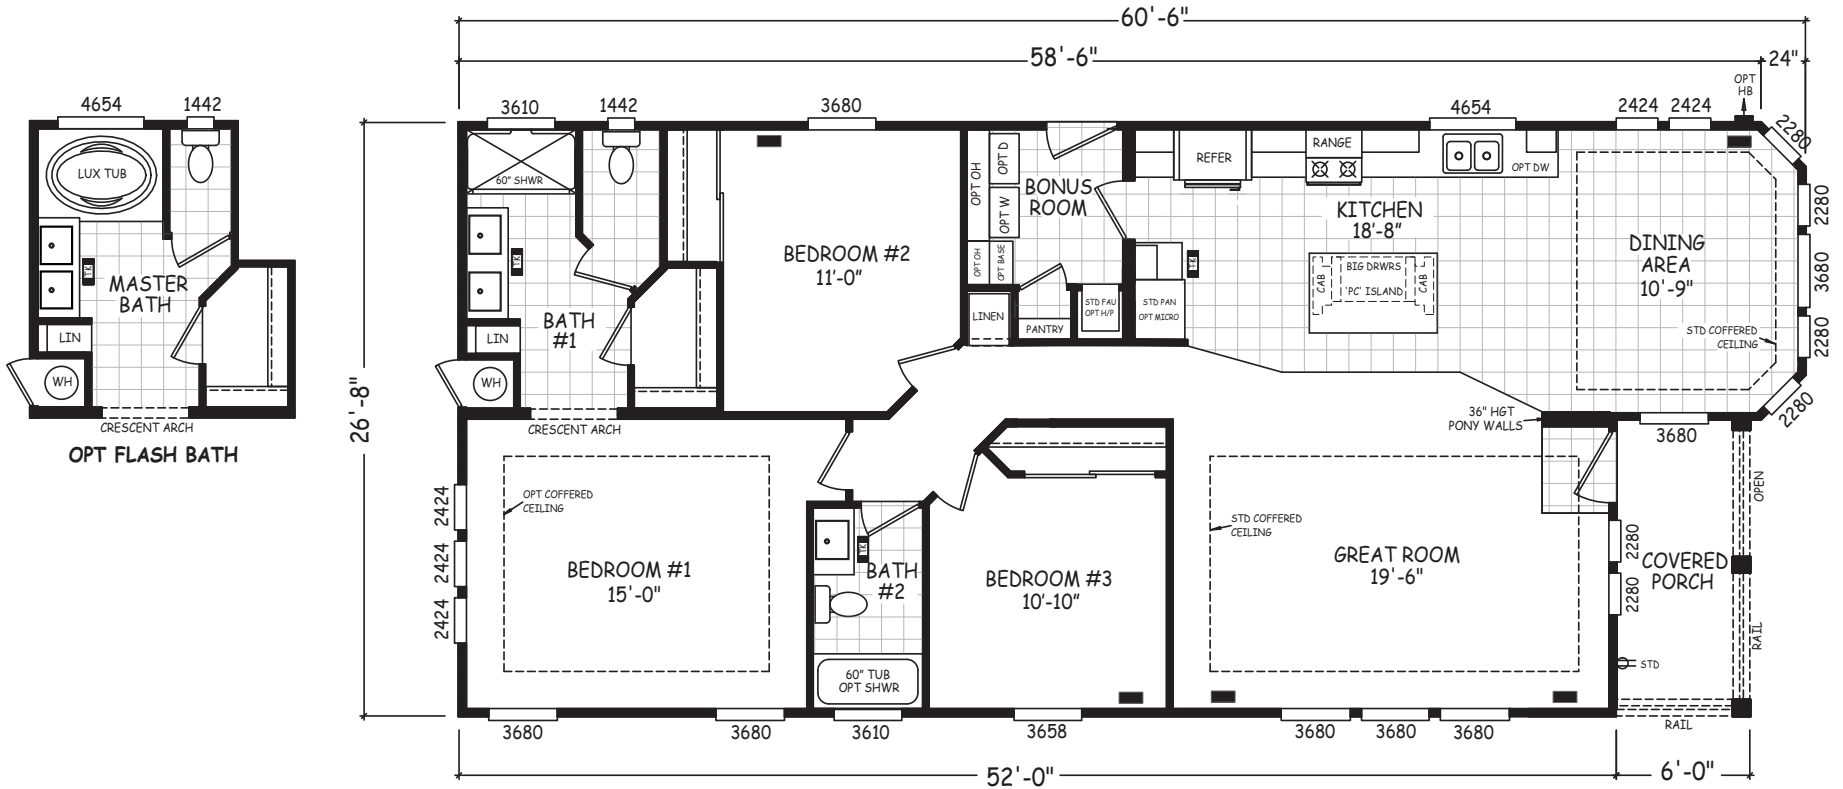

Myles

Pacifica Series

1,576 SQ. FT. (Approximate) 3 Bedroom, 2 Bath

Last Updated: 8-22-22

FACTORY SELECT HOMES
 4455 N. Stockton Hill Rd.
 Kingman, AZ 86409

FactorySelectMH.com | 1-800-965-3641

IMPORTANT: Alta Cima Corp reserves the right to modify, cancel or substitute products or features of this event at any time without prior notice or obligation. Pictures and other promotional materials are representative and may depict or contain floor plans, square footages, elevations, options, upgrades, extra design features, decorations, floor coverings, specialty light fixtures, custom paint and wall coverings, window treatments, landscaping, sound and alarm systems, furnishings, appliances, and other designer/decorator features and amenities that are not included as part of the home and/or may not be available at all locations. Home, pricing and community information is subject to change, and homes to prior sale, at any time without notice or obligation. ©2020 Alta Cima Corp. All rights reserved.