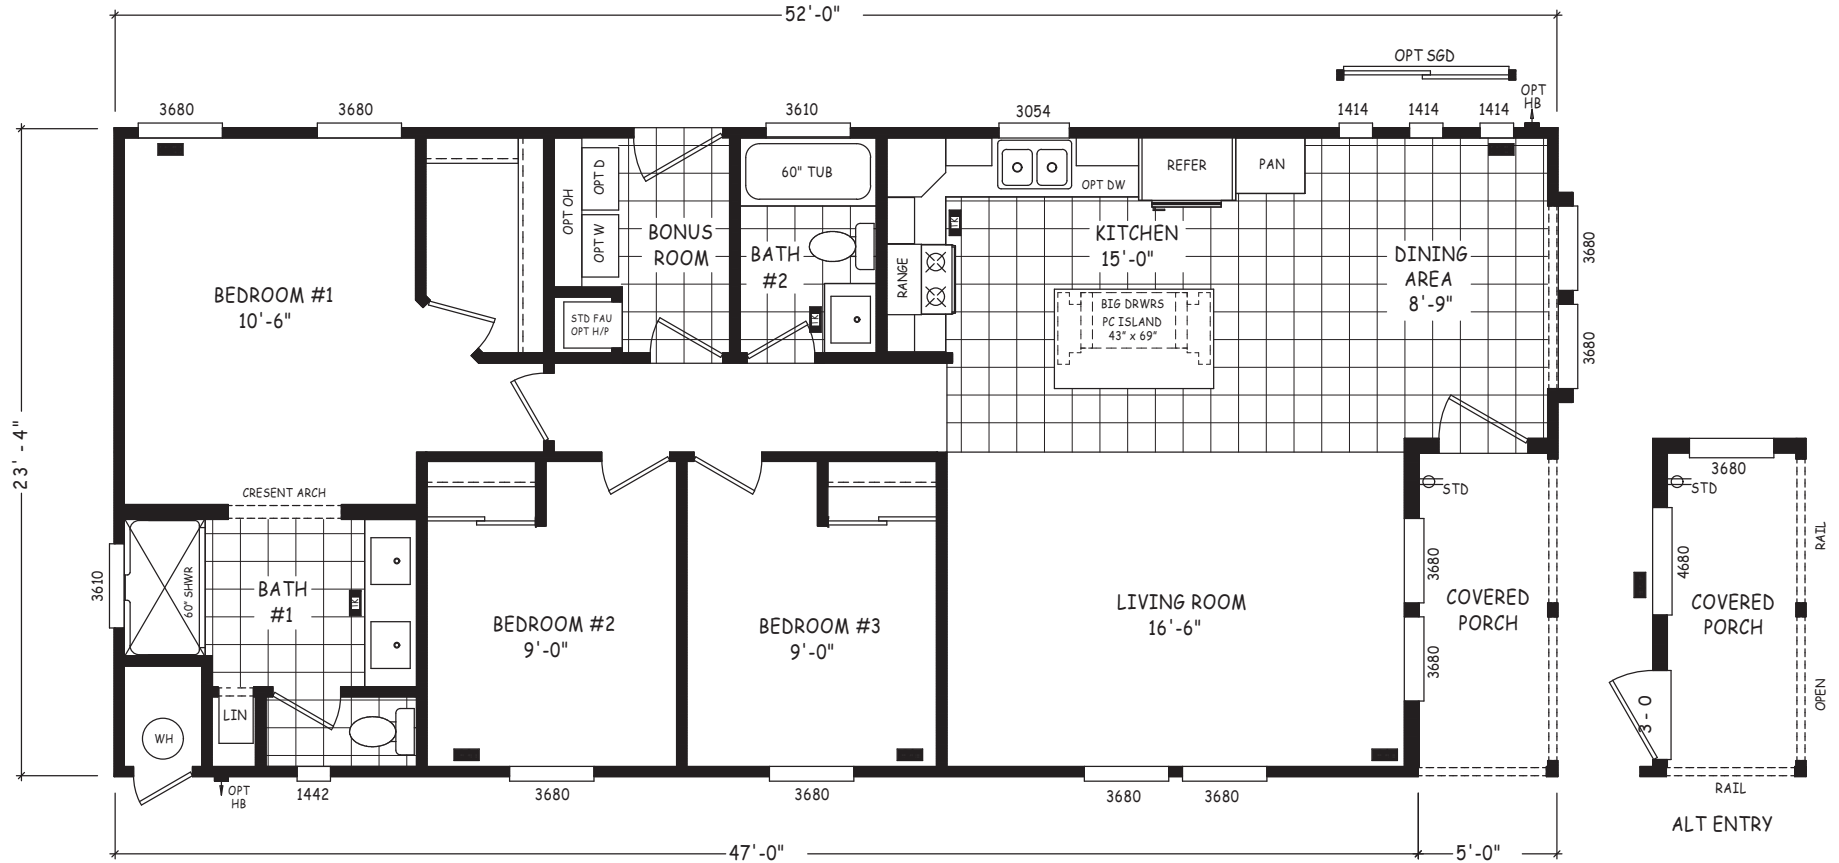

Ouray

Pinnacle Series

1,213 SQ. FT. (Approximate) 3 Bedroom, 2 Bath

Last Updated: 8-22-22

FACTORY SELECT HOMES
 4455 N. Stockton Hill Rd.
 Kingman, AZ 86409

FactorySelectMH.com | 1-800-965-3641

IMPORTANT: Alta Cima Corp reserves the right to modify, cancel or substitute products or features of this event at any time without prior notice or obligation. Pictures and other promotional materials are representative and may depict or contain floor plans, square footages, elevations, options, upgrades, extra design features, decorations, floor coverings, specialty light fixtures, custom paint and wall coverings, window treatments, landscaping, sound and alarm systems, furnishings, appliances, and other designer/decorator features and amenities that are not included as part of the home and/or may not be available at all locations. Home, pricing and community information is subject to change, and homes to prior sale, at any time without notice or obligation. ©2020 Alta Cima Corp. All rights reserved.