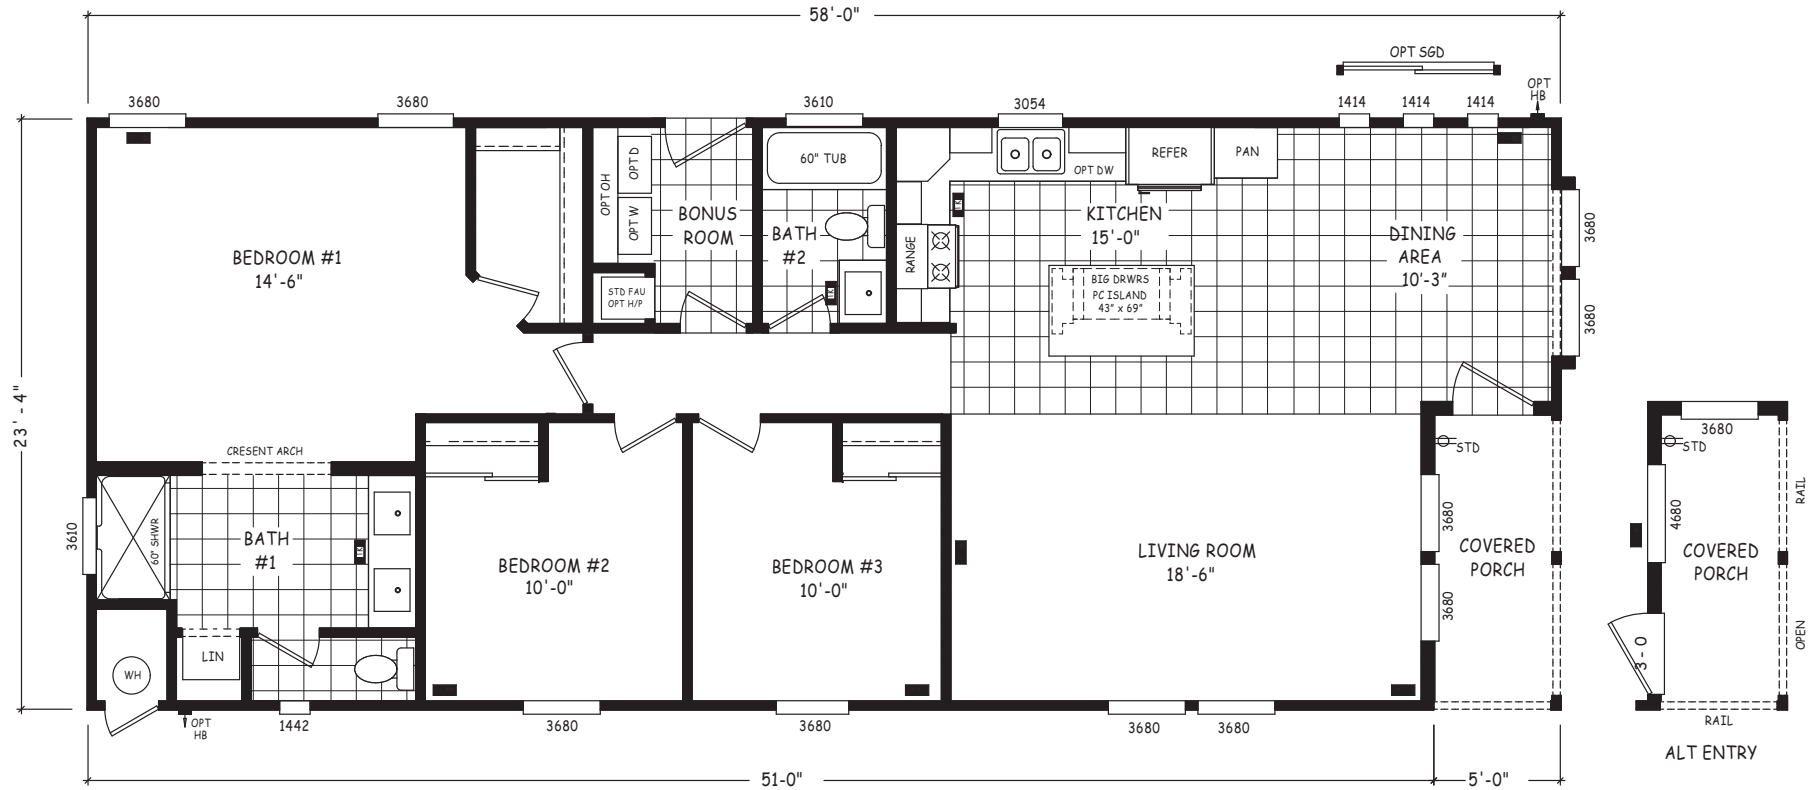

Pagosa

Pinnacle Series

1,353 SQ. FT. (Approximate) 3 Bedroom, 2 Bath

Last Updated: 8-22-22

FACTORY SELECT HOMES

4455 N. Stockton Hill Rd.
Kingman, AZ 86409

FactorySelectMH.com | 1-800-965-3641

IMPORTANT: Alta Cima Corp reserves the right to modify, cancel or substitute products or features of this event at any time without prior notice or obligation. Pictures and other promotional materials are representative and may depict or contain floor plans, square footages, elevations, options, upgrades, extra design features, decorations, floor coverings, specialty light fixtures, custom paint and wall coverings, window treatments, landscaping, sound and alarm systems, furnishings, appliances, and other designer/decorator features and amenities that are not included as part of the home and/or may not be available at all locations. Home, pricing and community information is subject to change, and homes to prior sale, at any time without notice or obligation. ©2020 Alta Cima Corp. All rights reserved.