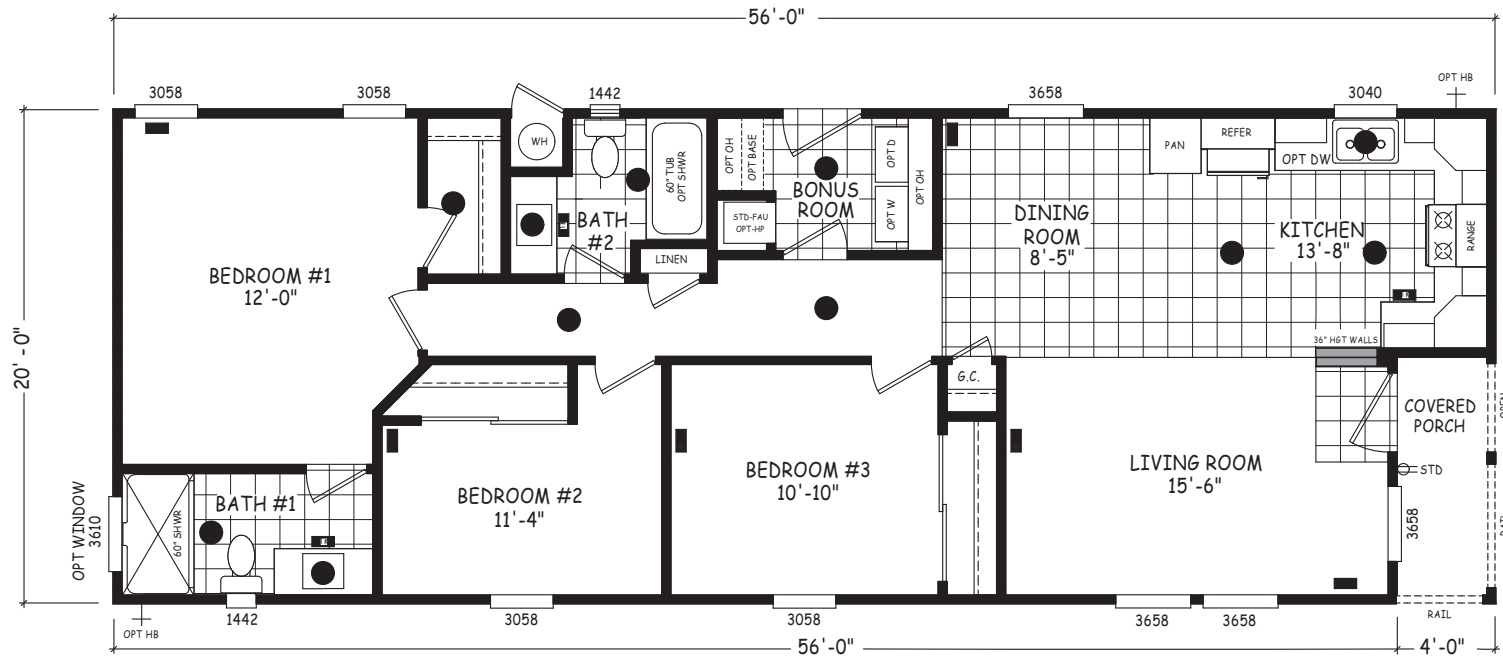

# Palomino

Edge Series

1,120 SQ. FT. (Approximate) 3 Bedroom, 2 Bath

Last Updated: 5-21-24

**OPT DEN**  
(REPLACES BEDROOM #3)

**FACTORY SELECT HOMES**  
4455 N. Stockton Hill Rd.  
Kingman, AZ 86409

**FactorySelectMH.com | 1-800-965-3641**