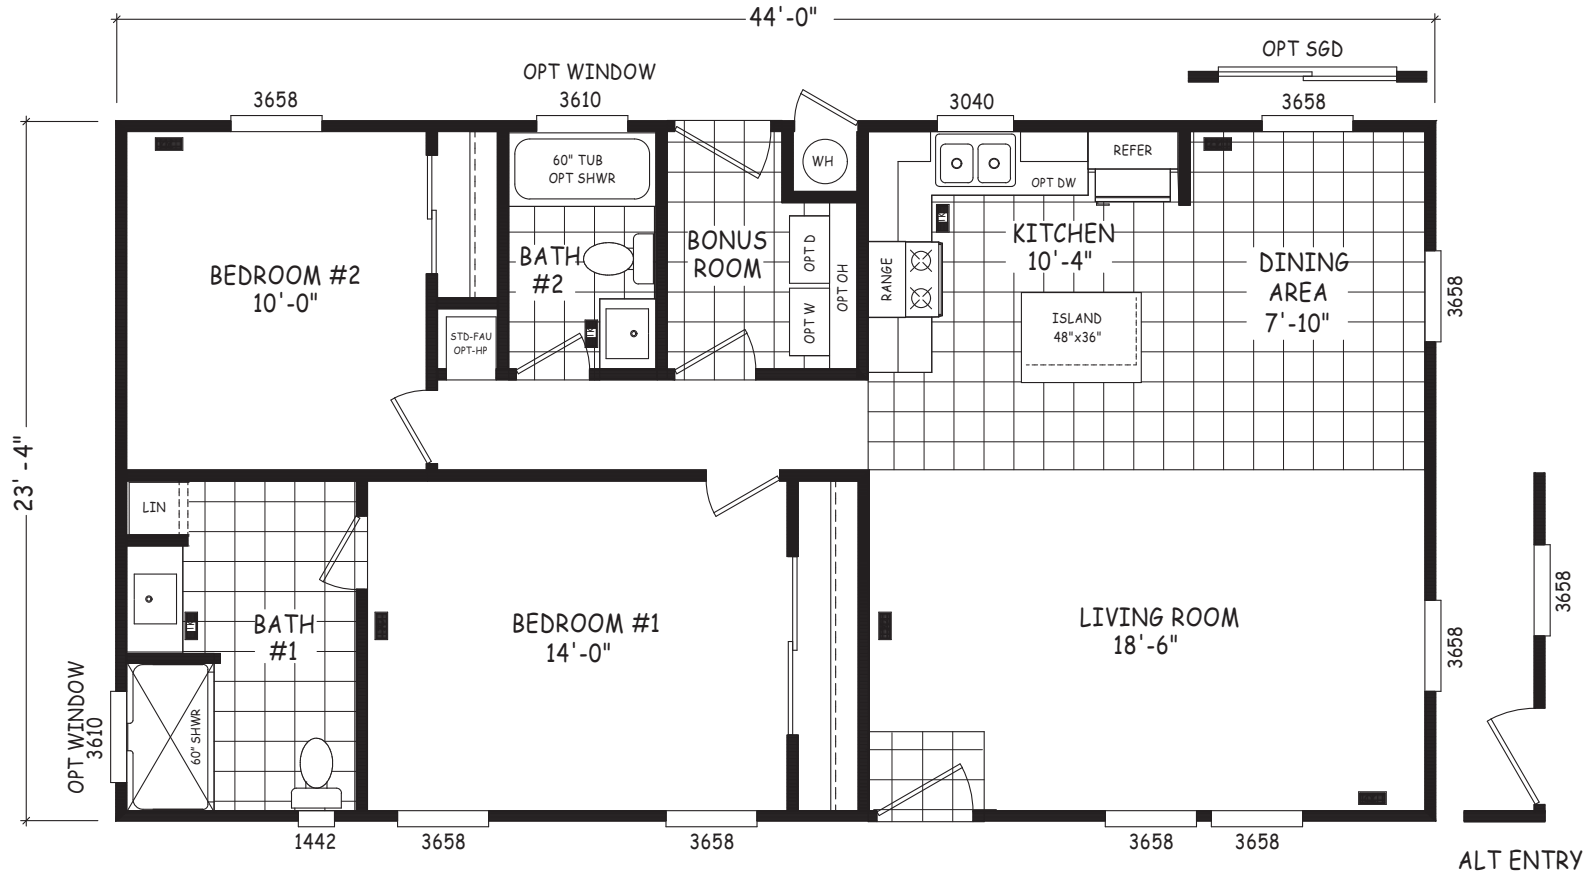

Parkview

Edge Series

1,027 SQ. FT. (Approximate) 2 Bedroom, 2 Bath

Last Updated: 8-22-22

FACTORY SELECT HOMES

4455 N. Stockton Hill Rd.
Kingman, AZ 86409

FactorySelectMH.com | 1-800-965-3641

IMPORTANT: Alta Cima Corp reserves the right to modify, cancel or substitute products or features of this event at any time without prior notice or obligation. Pictures and other promotional materials are representative and may depict or contain floor plans, square footages, elevations, options, upgrades, extra design features, decorations, floor coverings, specialty light fixtures, custom paint and wall coverings, window treatments, landscaping, sound and alarm systems, furnishings, appliances, and other designer/decorator features and amenities that are not included as part of the home and/or may not be available at all locations. Home, pricing and community information is subject to change, and homes to prior sale, at any time without notice or obligation. ©2020 Alta Cima Corp. All rights reserved.