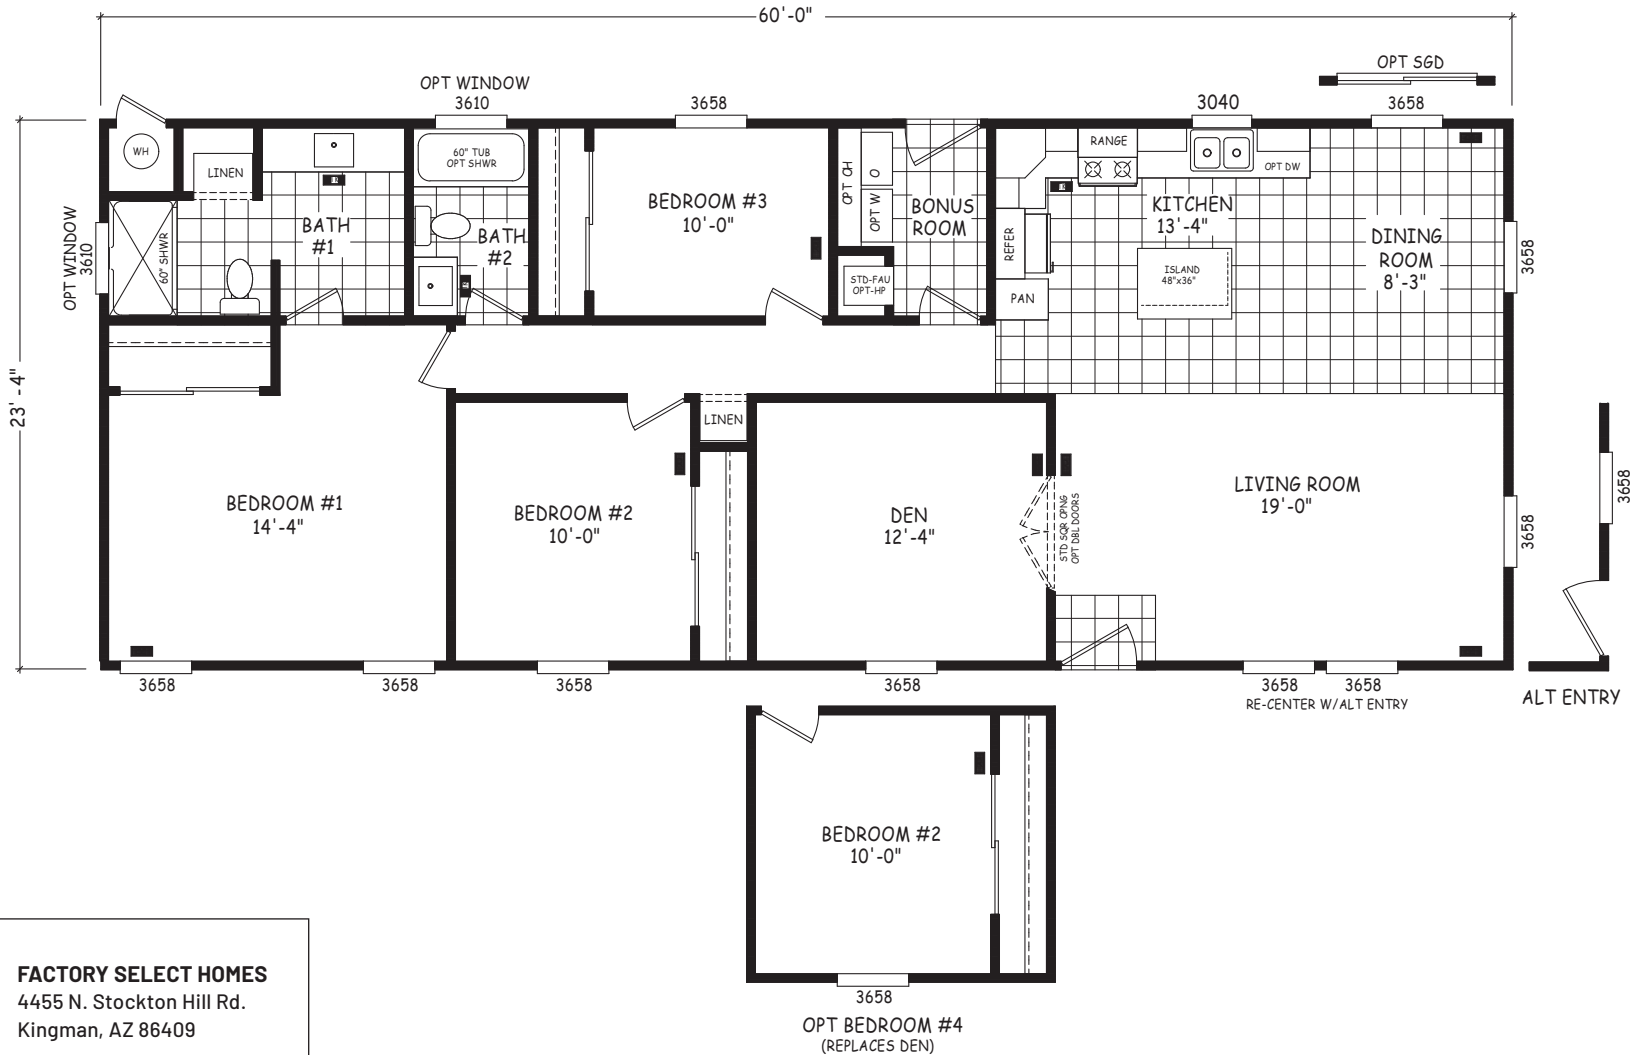

Ramon

Edge Series

1,400 SQ. FT. (Approximate) 3 Bedroom, 2 Bath

Last Updated: 8-22-22

FACTORY SELECT HOMES
 4455 N. Stockton Hill Rd.
 Kingman, AZ 86409

FactorySelectMH.com | 1-800-965-3641

IMPORTANT: Alta Cima Corp reserves the right to modify, cancel or substitute products or features of this event at any time without prior notice or obligation. Pictures and other promotional materials are representative and may depict or contain floor plans, square footages, elevations, options, upgrades, extra design features, decorations, floor coverings, specialty light fixtures, custom paint and wall coverings, window treatments, landscaping, sound and alarm systems, furnishings, appliances, and other designer/decorator features and amenities that are not included as part of the home and/or may not be available at all locations. Home, pricing and community information is subject to change, and homes to prior sale, at any time without notice or obligation. ©2020 Alta Cima Corp. All rights reserved.