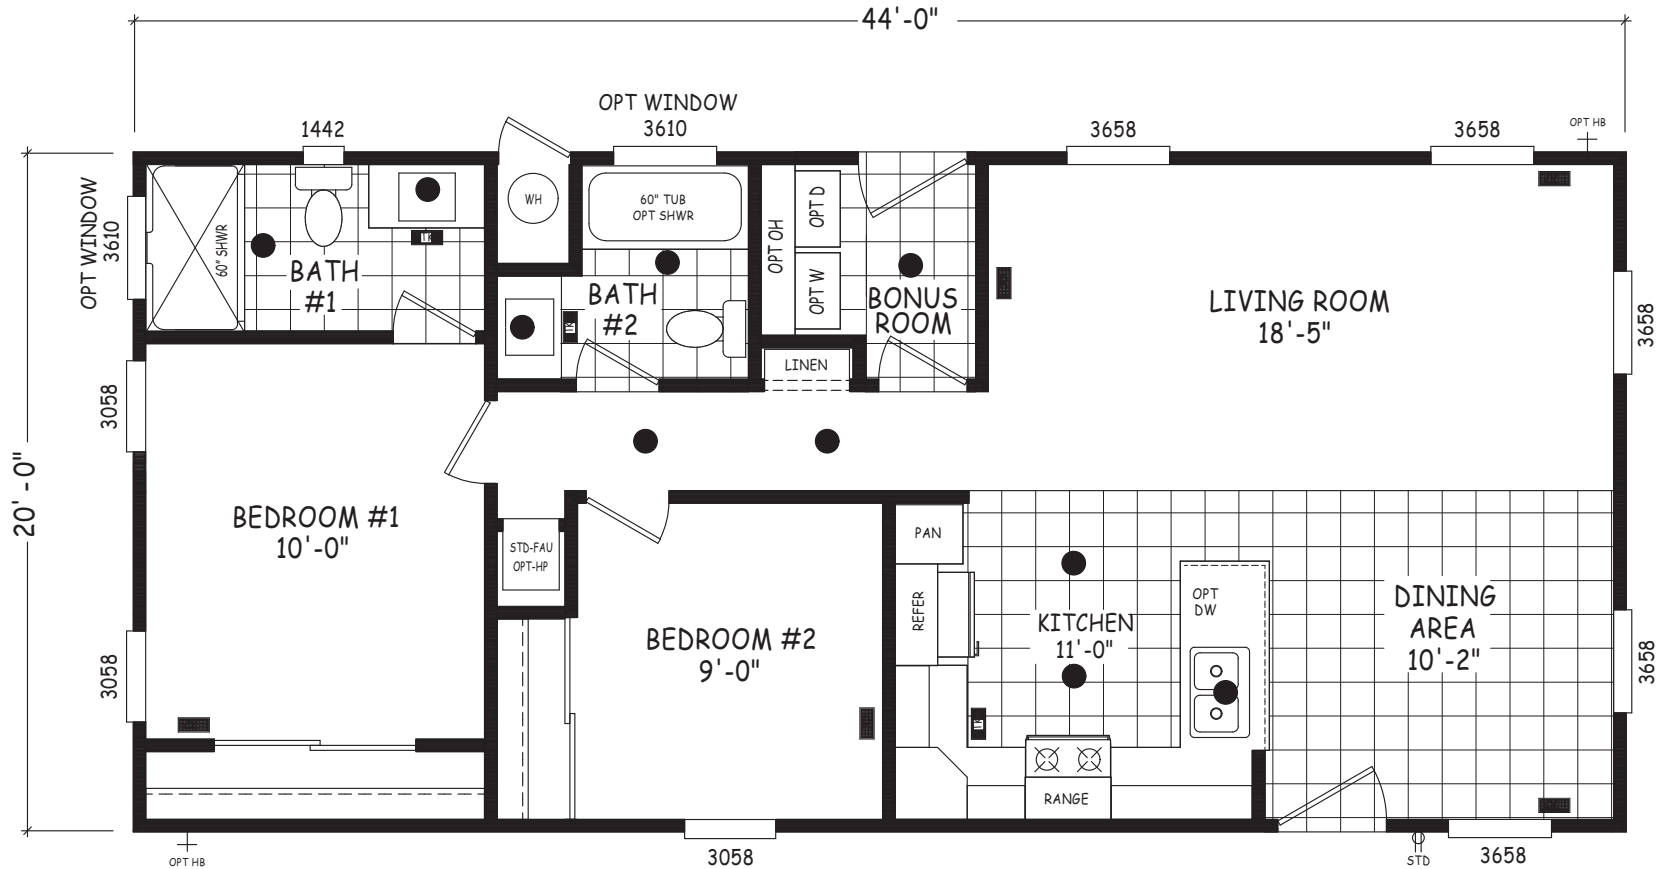

Ranchero

Edge Series

880 SQ. FT. (Approximate) 2 Bedroom, 2 Bath

Last Updated: 5-21-24

FACTORY SELECT HOMES
 4455 N. Stockton Hill Rd.
 Kingman, AZ 86409

FactorySelectMH.com | 1-800-965-3641

IMPORTANT: Alta Cima Corp reserves the right to modify, cancel or substitute products or features of this event at any time without prior notice or obligation. Pictures and other promotional materials are representative and may depict or contain floor plans, square footages, elevations, options, upgrades, extra design features, decorations, floor coverings, specialty light fixtures, custom paint and wall coverings, window treatments, landscaping, sound and alarm systems, furnishings, appliances, and other designer/decorator features and amenities that are not included as part of the home and/or may not be available at all locations. Home, pricing and community information is subject to change, and homes to prior sale, at any time without notice or obligation. ©2020 Alta Cima Corp. All rights reserved.