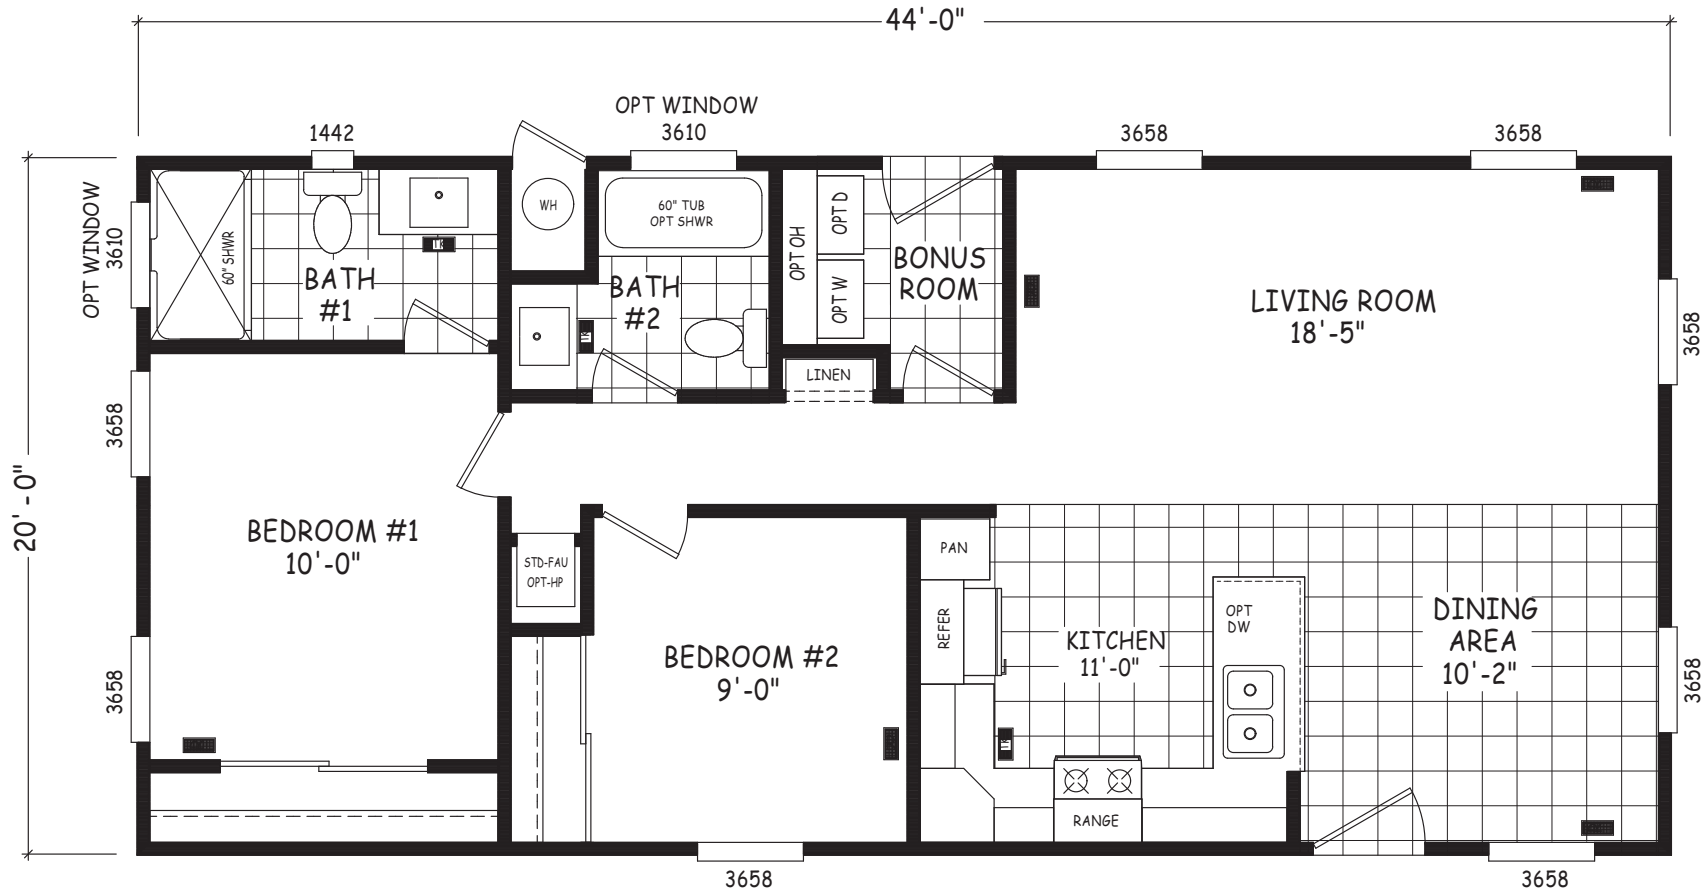

# Ranchero

Edge Series

880 SQ. FT. (Approximate) 2 Bedroom, 2 Bath

Last Updated: 8-22-22

**FACTORY SELECT HOMES**

4455 N. Stockton Hill Rd.  
Kingman, AZ 86409

**FactorySelectMH.com | 1-800-965-3641**

**IMPORTANT:** Alta Cima Corp reserves the right to modify, cancel or substitute products or features of this event at any time without prior notice or obligation. Pictures and other promotional materials are representative and may depict or contain floor plans, square footages, elevations, options, upgrades, extra design features, decorations, floor coverings, specialty light fixtures, custom paint and wall coverings, window treatments, landscaping, sound and alarm systems, furnishings, appliances, and other designer/decorator features and amenities that are not included as part of the home and/or may not be available at all locations. Home, pricing and community information is subject to change, and homes to prior sale, at any time without notice or obligation. ©2020 Alta Cima Corp. All rights reserved.