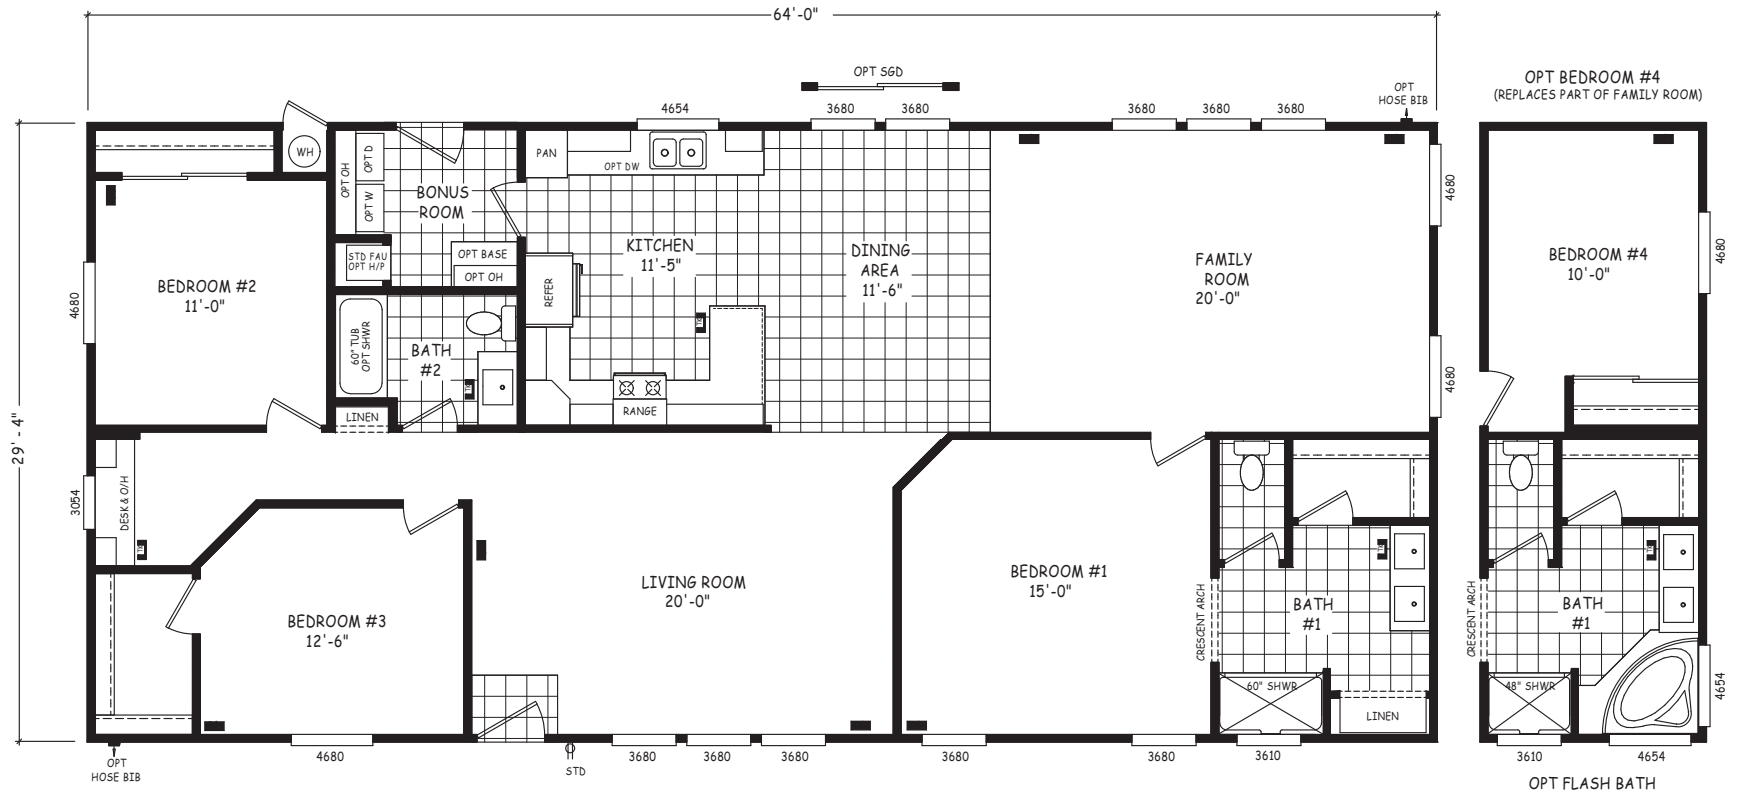

Rockvale

Pinnacle Series

1,877 SQ. FT. (Approximate) 3 Bedroom, 2 Bath

Last Updated: 8-22-22

FACTORY SELECT HOMES

4455 N. Stockton Hill Rd.
Kingman, AZ 86409

FactorySelectMH.com | 1-800-965-3641

IMPORTANT: Alta Cima Corp reserves the right to modify, cancel or substitute products or features of this event at any time without prior notice or obligation. Pictures and other promotional materials are representative and may depict or contain floor plans, square footages, elevations, options, upgrades, extra design features, decorations, floor coverings, specialty light fixtures, custom paint and wall coverings, window treatments, landscaping, sound and alarm systems, furnishings, appliances, and other designer/decorator features and amenities that are not included as part of the home and/or may not be available at all locations. Home, pricing and community information is subject to change, and homes to prior sale, at any time without notice or obligation. ©2020 Alta Cima Corp. All rights reserved.