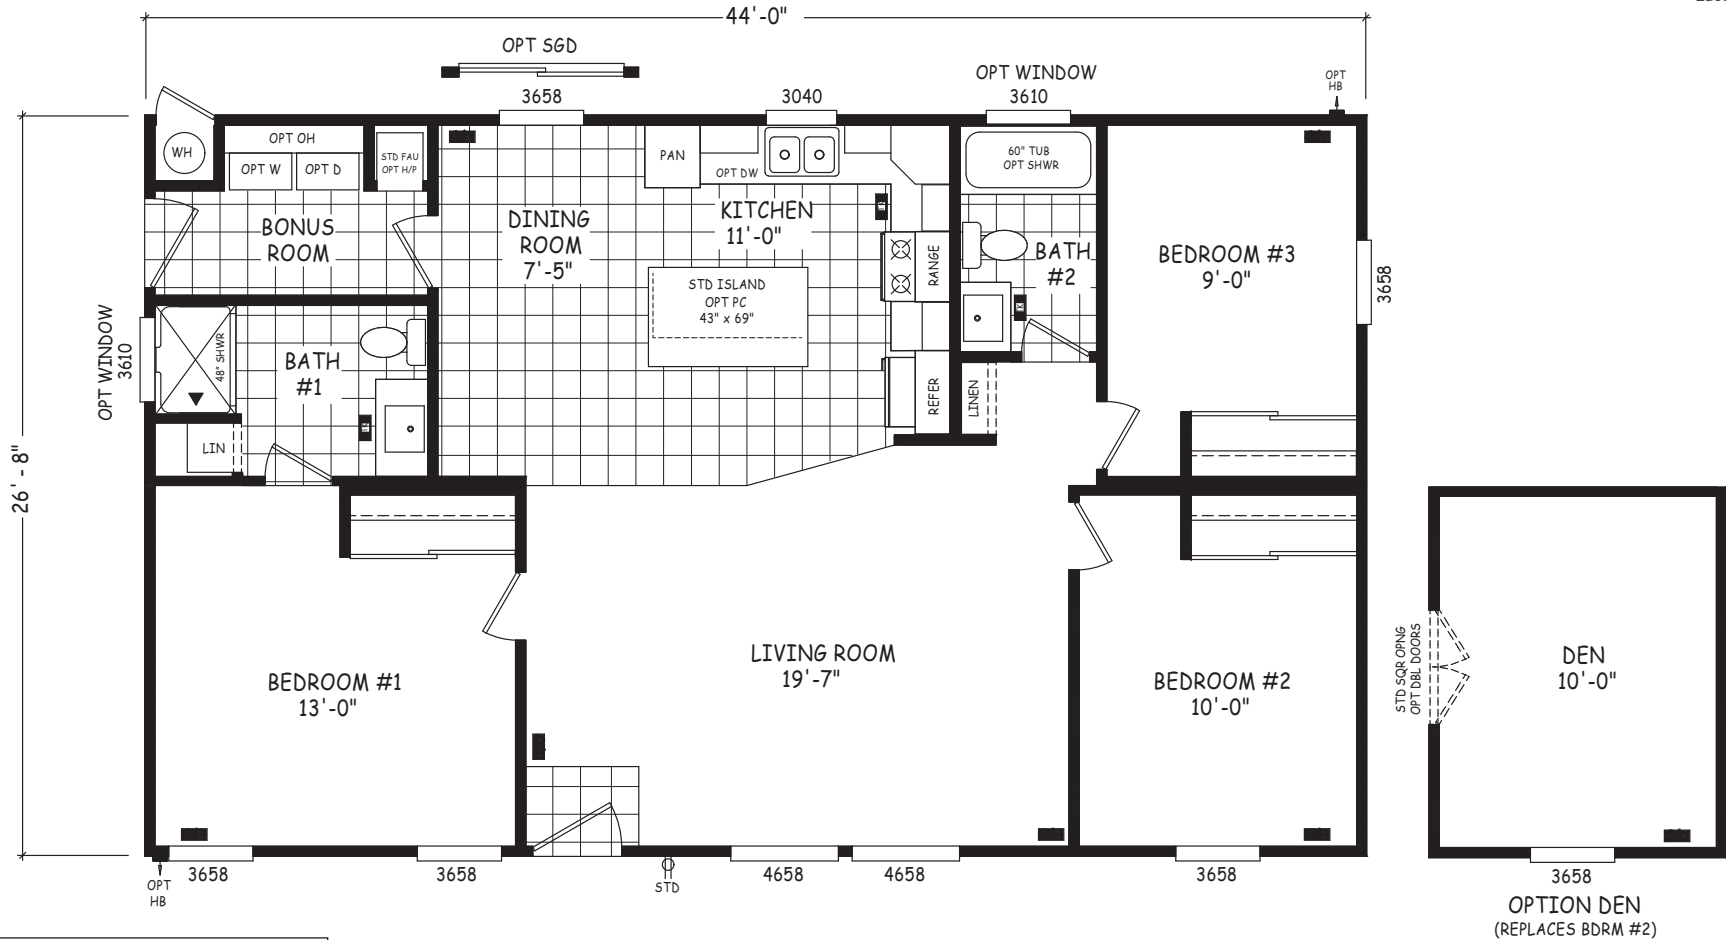

Ryland

Edge Series

1,174 SQ. FT. (Approximate) 3 Bedroom, 2 Bath

Last Updated: 8-22-22

FACTORY SELECT HOMES

4455 N. Stockton Hill Rd.
Kingman, AZ 86409

FactorySelectMH.com | 1-800-965-3641

IMPORTANT: Alta Cima Corp reserves the right to modify, cancel or substitute products or features of this event at any time without prior notice or obligation. Pictures and other promotional materials are representative and may depict or contain floor plans, square footages, elevations, options, upgrades, extra design features, decorations, floor coverings, specialty light fixtures, custom paint and wall coverings, window treatments, landscaping, sound and alarm systems, furnishings, appliances, and other designer/decorator features and amenities that are not included as part of the home and/or may not be available at all locations. Home, pricing and community information is subject to change, and homes to prior sale, at any time without notice or obligation. ©2020 Alta Cima Corp. All rights reserved.