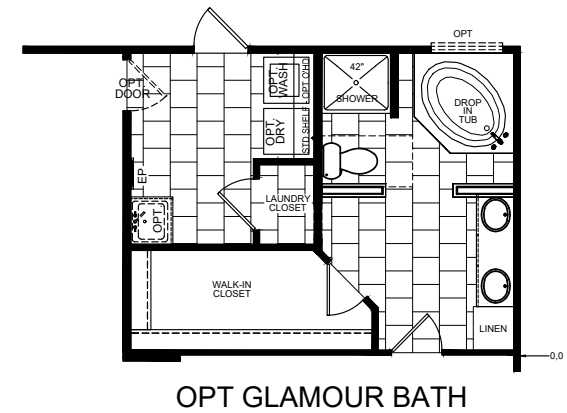

Sandi

Sunrise Series

2,063 SQ. FT. (Approximate) 4 Bedroom, 2 Bath

Last Updated: 11-9-20

FACTORY SELECT HOMES
4455 N. Stockton Hill Rd.
Kingman, AZ 86409

FactorySelectMH.com | 1-800-965-3641

IMPORTANT: Alta Cima Corp reserves the right to modify, cancel or substitute products or features of this event at any time without prior notice or obligation. Pictures and other promotional materials are representative and may depict or contain floor plans, square footages, elevations, options, upgrades, extra design features, decorations, floor coverings, specialty light fixtures, custom paint and wall coverings, window treatments, landscaping, sound and alarm systems, furnishings, appliances, and other designer/decorator features and amenities that are not included as part of the home and/or may not be available at all locations. Home, pricing and community information is subject to change, and homes to prior sale, at any time without notice or obligation. ©2020 Alta Cima Corp. All rights reserved.