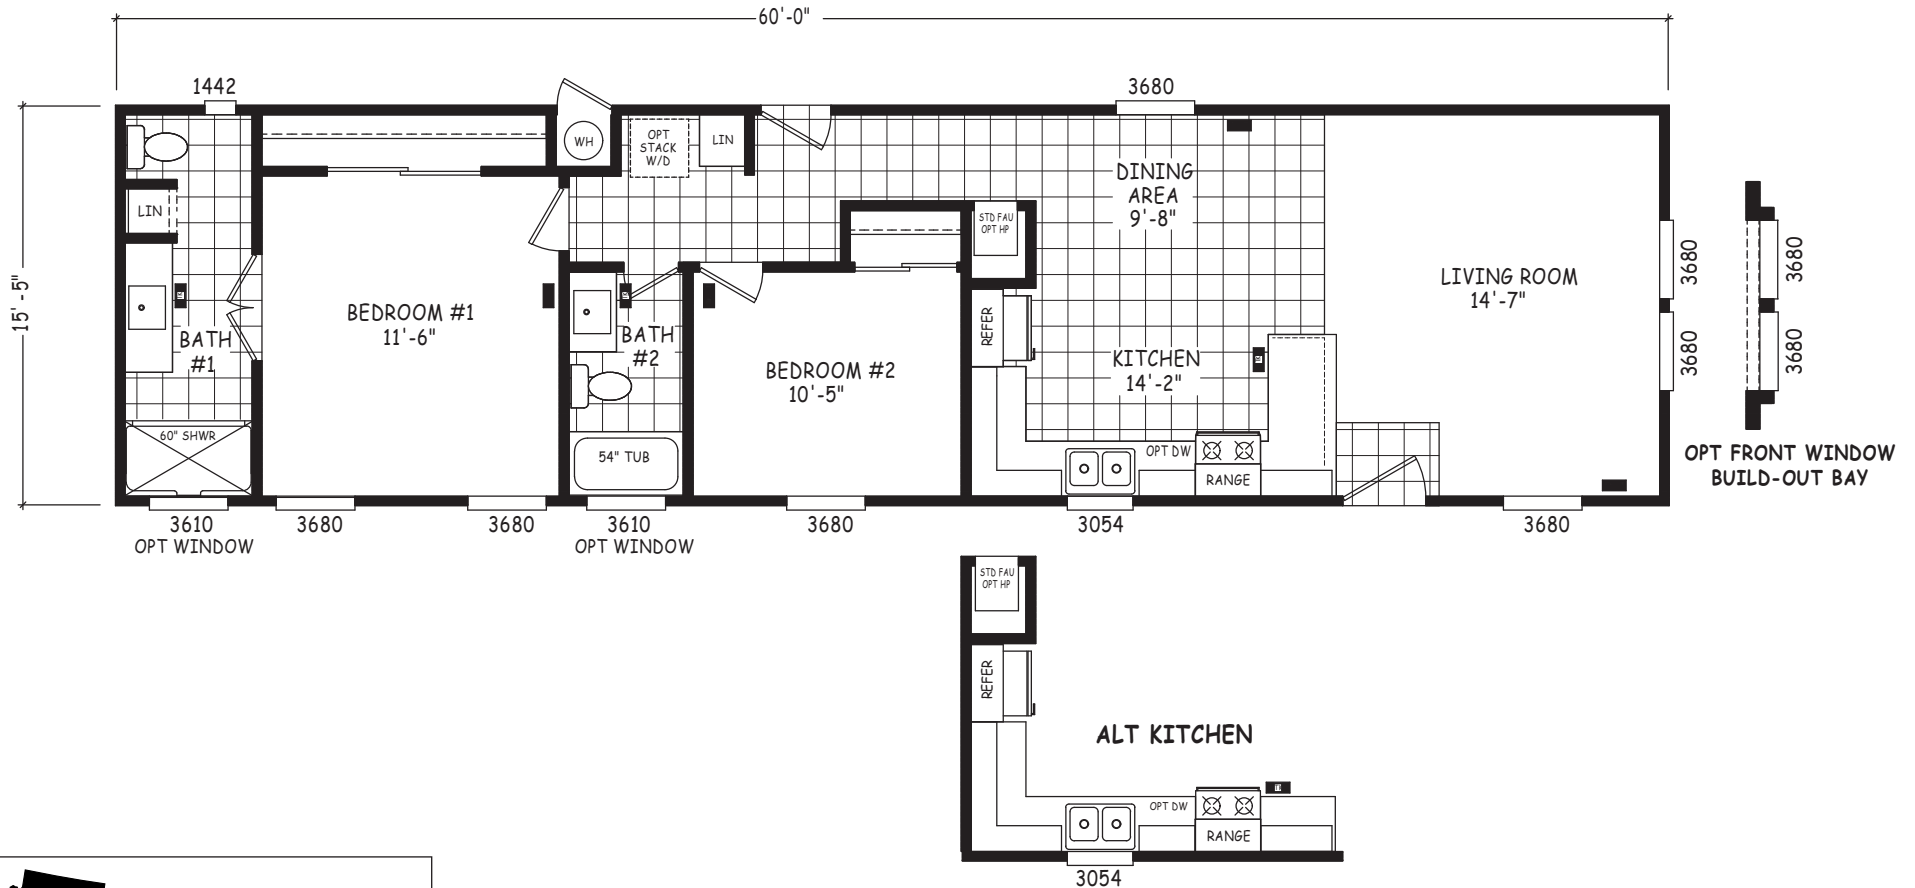

# Sandstone

Encore Single Wide Series

925 SQ. FT. (Approximate) 2 Bedroom, 2 Bath

Last Updated: 12-12-22

**FACTORY SELECT HOMES**

4455 N. Stockton Hill Rd.  
Kingman, AZ 86409

**FactorySelectMH.com | 1-800-965-3641**